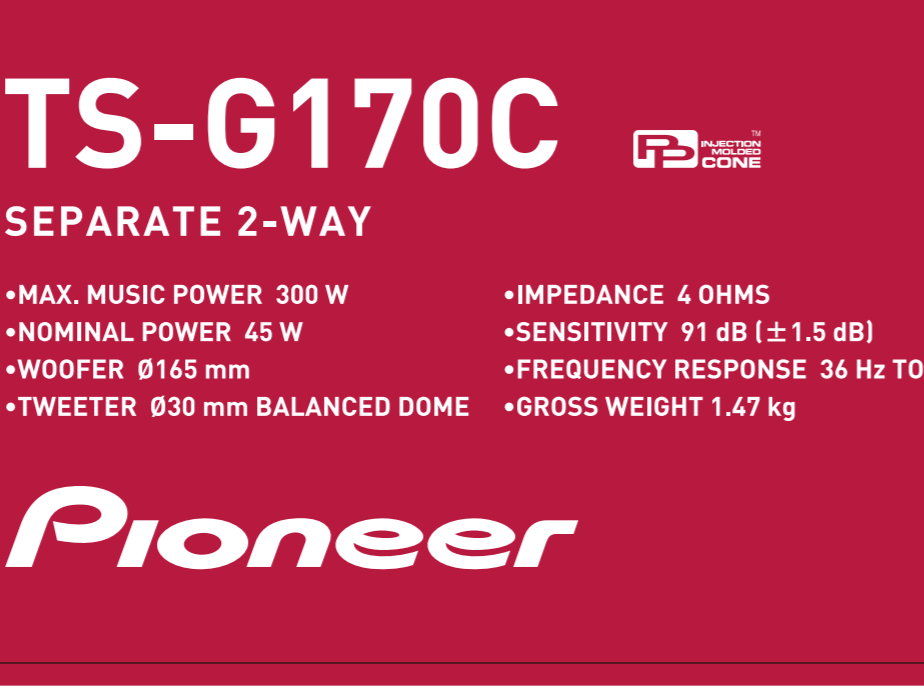

CAUTION: Do not touch the speaker's terminals when the power is on. An open terminal causes sparks. There is a risk of fire. Do not touch the speaker's terminals when the power is on. An open terminal causes sparks. There is a risk of fire. Do not touch the speaker's terminals when the power is on. An open terminal causes sparks. There is a risk of fire.

CAUTION: Do not touch the speaker's terminals when the power is on. An open terminal causes sparks. There is a risk of fire. Do not touch the speaker's terminals when the power is on. An open terminal causes sparks. There is a risk of fire.

CAUTION: Do not touch the speaker's terminals when the power is on. An open terminal causes sparks. There is a risk of fire. Do not touch the speaker's terminals when the power is on. An open terminal causes sparks. There is a risk of fire.

CAUTION: Do not touch the speaker's terminals when the power is on. An open terminal causes sparks. There is a risk of fire. Do not touch the speaker's terminals when the power is on. An open terminal causes sparks. There is a risk of fire.

CAUTION: Do not touch the speaker's terminals when the power is on. An open terminal causes sparks. There is a risk of fire. Do not touch the speaker's terminals when the power is on. An open terminal causes sparks. There is a risk of fire.

CAUTION: Do not touch the speaker's terminals when the power is on. An open terminal causes sparks. There is a risk of fire. Do not touch the speaker's terminals when the power is on. An open terminal causes sparks. There is a risk of fire.

CAUTION: Do not touch the speaker's terminals when the power is on. An open terminal causes sparks. There is a risk of fire. Do not touch the speaker's terminals when the power is on. An open terminal causes sparks. There is a risk of fire.

CAUTION: Do not touch the speaker's terminals when the power is on. An open terminal causes sparks. There is a risk of fire. Do not touch the speaker's terminals when the power is on. An open terminal causes sparks. There is a risk of fire.

CAUTION: Do not touch the speaker's terminals when the power is on. An open terminal causes sparks. There is a risk of fire. Do not touch the speaker's terminals when the power is on. An open terminal causes sparks. There is a risk of fire.

CAUTION: Do not touch the speaker's terminals when the power is on. An open terminal causes sparks. There is a risk of fire. Do not touch the speaker's terminals when the power is on. An open terminal causes sparks. There is a risk of fire.

CAUTION: Do not touch the speaker's terminals when the power is on. An open terminal causes sparks. There is a risk of fire. Do not touch the speaker's terminals when the power is on. An open terminal causes sparks. There is a risk of fire.

CAUTION: Do not touch the speaker's terminals when the power is on. An open terminal causes sparks. There is a risk of fire. Do not touch the speaker's terminals when the power is on. An open terminal causes sparks. There is a risk of fire.