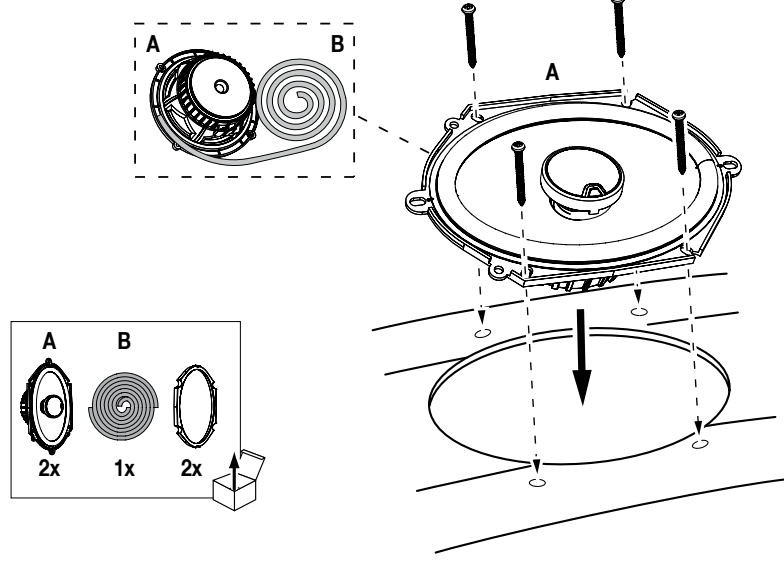

GTO 329

GTO 8629

GTO 329

**GTO 429/GTO 529/
GTO 629/GTO 6429/
GTO 8629/GTO 939**

GTO 429/GTO 529

GTO 939

GTO 629

GTO 6429

GTO SERIES

GTO 329/GTO 429/GTO 529/GTO 629/
GTO 6429/GTO 8629/GTO 939

OWNER'S MANUAL

HARMAN International Industries, Incorporated
8500 Balboa Boulevard, Northridge, CA 91329 USA
© 2012 HARMAN International Industries, Incorporated. All rights reserved.
JBL and Grand Touring are trademarks of HARMAN International Industries, Incorporated.
JBL and Grand Touring are trademarks of HARMAN International Industries, Incorporated.
registered in the United States and/or other countries.
Features, specifications and appearance are subject to change without notice.
Part No. 950-0423-001 Rev. A