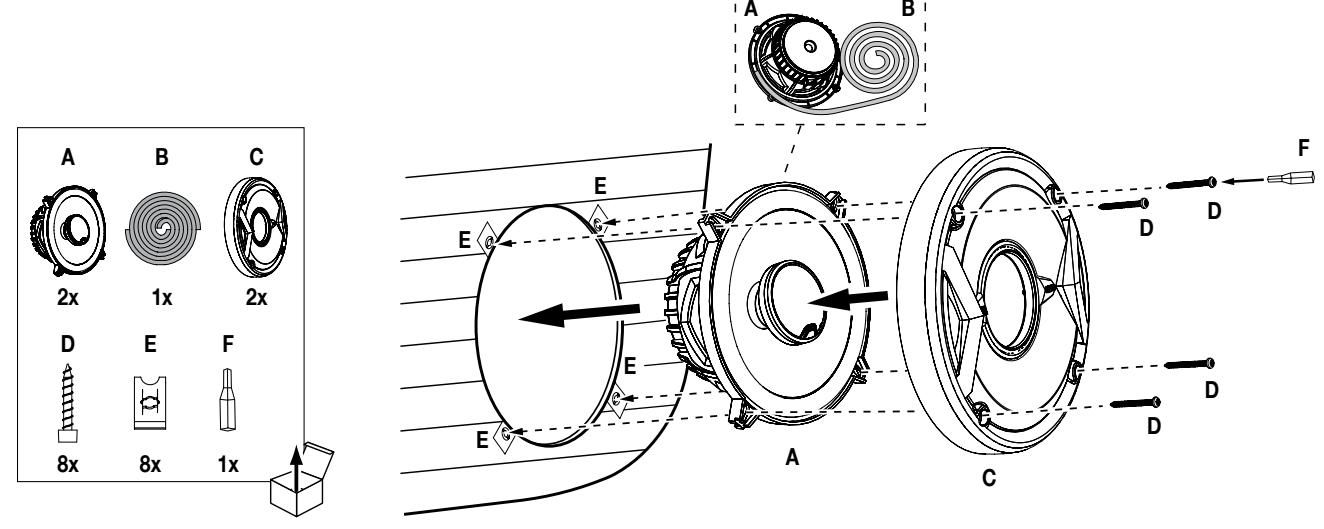

GTO 429/GTO 529