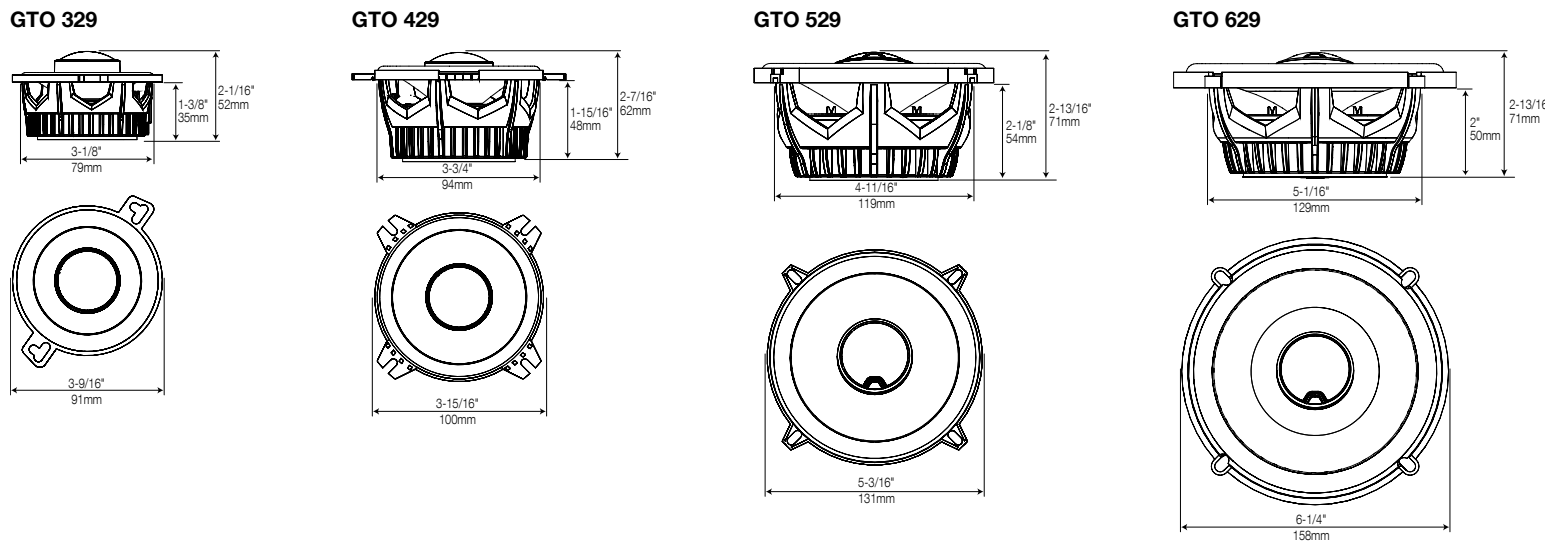

GTO 329	GTO 429	GTO 529	GTO 629	GTO 6429	GTO 8629	GTO 939
BL (Tm)	3.09	3.31	3.81	3.36	3.57	4.29	4.45
DCR (ohms)	2.25	2.24	2.71	2.45	2.31	2.34	2.37
Mms (g)	4.17	5.40	9.61	8.92	7.93	17.45	19.08
Sd (cm²)	46.57	50.30	86.60	138.93	80.00	163.00	224.00
Cms (µm/N)	0.263	0.245	0.294	0.475	0.192	0.280	0.457
Vas (l)	0.80	0.87	3.10	12.86	1.72	10.46	32.17
Fs (Hz)	151.88	138.52	94.65	77.35	129.15	71.95	53.93
Qes	0.94	0.96	1.07	0.94	1.17	1.00	0.77
Qms	3.68	4.81	5.73	6.56	6.44	7.41	7.24
Qts	0.75	0.80	0.90	0.82	0.99	0.88	0.70

SPECIFICATIONS	GTO 329	GTO 429	GTO 529	GTO 629	GTO 6429	GTO 8629	GTO 939
Type:	3-1/2" two-way car audio loudspeaker	4" two-way car audio loudspeaker	5-1/4" two-way car audio loudspeaker	6-1/2" two-way car audio loudspeaker	4" x 6" two-way car audio loudspeaker	6" x 8" / 5" x 7" two-way car audio loudspeaker	6" x 9" three-way car audio loudspeaker
Peak power handling:	75W	105W	135W	180W	135W	180W	300W
Power handling, continuous average:	25W RMS	35W RMS	45W RMS	60W RMS	45W RMS	60W RMS	100W RMS
Recommended amplifier RMS power range:	5W - 50W	5W - 50W	5W - 75W	5W - 125W	5W - 50W	5W - 125W	5W - 200W
Frequency response:	85Hz - 21kHz	75Hz - 21kHz	67Hz - 21kHz	53Hz - 21kHz	75Hz - 21kHz	49Hz - 21kHz	46Hz - 21kHz
Nominal impedance:	3 ohms	3 ohms	3 ohms	3 ohms	3 ohms	3 ohms	3 ohms
Sensitivity (2.83V/1m):	91dB	92dB	92dB	93dB	92dB	93dB	94dB

GENERAL CARE: Clean the speaker grilles with a damp cloth. Do not use any cleaners or solvents on the grilles or on the speaker units.
WARRANTY: Grand Touring series speakers are warranted against defects. The duration of the speaker's warranty depends on the laws in the country in which it was purchased. Your local JBL® car audio retailer can help you determine the length of your warranty. To register your product, please go to www.jbl.com.

SPECIFIKATIONER	GTO 329	GTO 429	GTO 529	GTO 629	GTO 6429	GTO 8629	GTO 939
Type:	3-1/2" bihøjttaler med to højttalerenheder	4" bihøjttaler med to højttalerenheder	5-1/4" bihøjttaler med to højttalerenheder	6-1/2" bihøjttaler med to højttalerenheder	4" x 6" bihøjttaler med to højttalerenheder	6" x 8" / 5" x 7" two-way car audio loudspeaker	6" x 9" bihøjttaler med to højttalerenheder
Spidsbelastning:	75 W	105 W	135 W	180 W	135 W	180 W	300 W
Effektstyring, kontinuerligt gns.:	25 W RMS	35 W RMS	45 W RMS	60 W RMS	45 W RMS	60 W RMS	100 W RMS
Anbefalet forstærkereffekt, RMS:	5 W - 50 W	5 W - 50 W	5 W - 75 W	5 W - 125 W	5 W - 50 W	5 W - 125 W	5 W - 200 W
Frekvensområde:	85 Hz - 21 kHz	75 Hz - 21 kHz	67 Hz - 21 kHz	53 Hz - 21 kHz	75 Hz - 21 kHz	49 Hz - 21 kHz	46 Hz - 21 kHz
Nominal impedans:	3 Ohm	3 Ohm	3 Ohm	3 Ohm	3 Ohm	3 Ohm	3 Ohm
Følsomhed (2,83 V/1 m):	91 dB	92 dB	92 dB	93 dB	92 dB	93 dB	94 dB