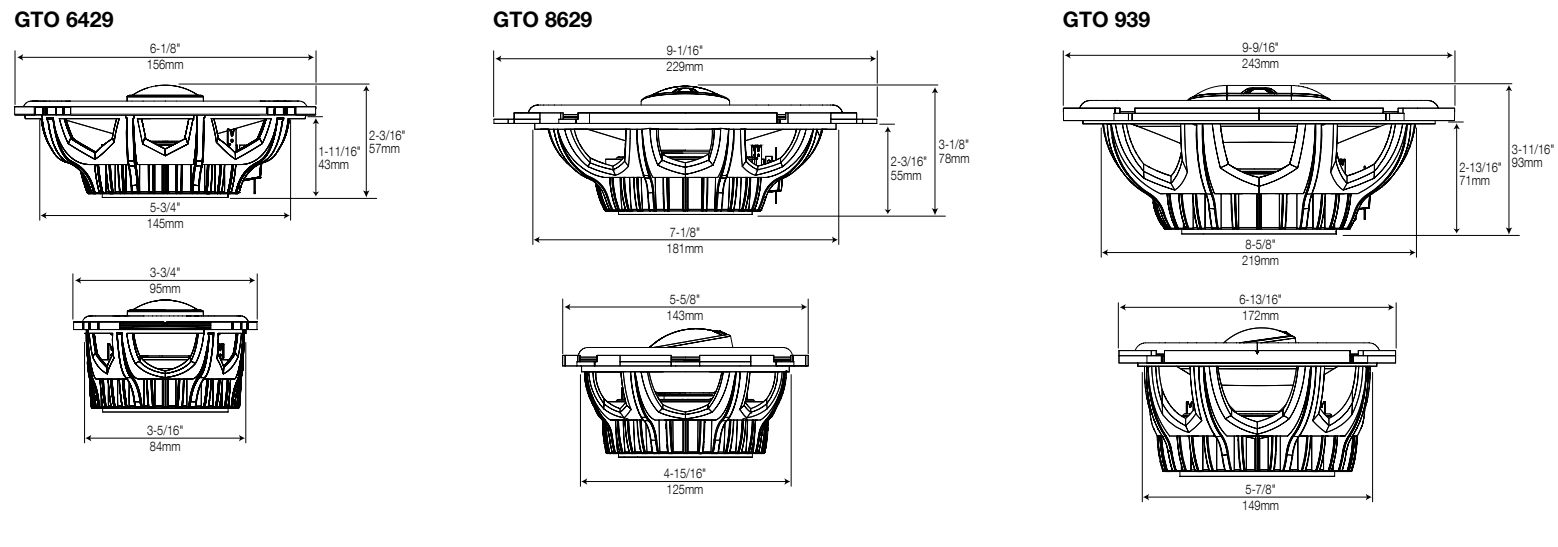

GTO 329	GTO 429	GTO 529	GTO 629	GTO 6429	GTO 8629	GTO 939
BL (Tm)	3.09	3.31	3.81	3.36	3.57	4.29	4.45
DCR (ohms)	2.25	2.24	2.71	2.45	2.31	2.34	2.37
Mms (g)	4.17	5.40	9.61	8.92	7.93	17.45	19.08
Sd (cm²)	46.57	50.30	86.60	138.93	80.00	163.00	224.00
Cms (µm/N)	0.263	0.245	0.294	0.475	0.192	0.280	0.457
Vas (l)	0.80	0.87	3.10	12.86	1.72	10.46	32.17
Fs (Hz)	151.88	138.52	94.65	77.35	129.15	71.95	53.93
Qes	0.94	0.96	1.07	0.94	1.17	1.00	0.77
Qms	3.68	4.81	5.73	6.56	6.44	7.41	7.24
Qts	0.75	0.80	0.90	0.82	0.99	0.88	0.70

SPECIFICATIONS	GTO 329	GTO 429	GTO 529	GTO 629	GTO 6429	GTO 8629	GTO 939
Type:	3-1/2" two-way car audio loudspeaker	4" two-way car audio loudspeaker	5-1/4" two-way car audio loudspeaker	6-1/2" two-way car audio loudspeaker	4" x 6" two-way car audio loudspeaker	6" x 8" / 5" x 7" two-way car audio loudspeaker	6" x 9" three-way car audio loudspeaker
Peak power handling:	75W	105W	135W	180W	135W	180W	300W
Power handling, continuous average:	25W RMS	35W RMS	45W RMS	60W RMS	45W RMS	60W RMS	100W RMS
Recommended amplifier RMS power range:	5W - 50W	5W - 50W	5W - 75W	5W - 125W	5W - 50W	5W - 125W	5W - 200W
Frequency response:	85Hz - 21kHz	75Hz - 21kHz	67Hz - 21kHz	53Hz - 21kHz	75Hz - 21kHz	49Hz - 21kHz	46Hz - 21kHz
Nominal impedance:	3 ohms	3 ohms	3 ohms	3 ohms	3 ohms	3 ohms	3 ohms
Sensitivity (2.83V/1m):	91dB	92dB	92dB	93dB	92dB	93dB	94dB

GENERAL CARE: Clean the speaker grilles with a damp cloth. Do not use any cleaners or solvents on the grilles or on the speaker units.
WARRANTY: Grand Touring series speakers are warranted against defects. The duration of the speaker's warranty depends on the laws in the country in which it was purchased. Your local JBL® car audio retailer can help you determine the length of your warranty. To register your product, please go to www.jbl.com.

SPECIFIKATIONER	GTO 329	GTO 429	GTO 529	GTO 629	GTO 6429	GTO 8629	GTO 939
Type:	3-1/2" bihøjttaler med to højttalerenheder	4" bihøjttaler med to højttalerenheder	5-1/4" bihøjttaler med to højttalerenheder	6-1/2" bihøjttaler med to højttalerenheder	4" x 6" bihøjttaler med to højttalerenheder	6" x 8" / 5" x 7" two-way car audio loudspeaker	6" x 9" bihøjttaler med to højttalerenheder
Spidsbelastning:	75 W	105 W	135 W	180 W	135 W	180 W	300 W
Effektstyring, kontinuerligt gns.:	25 W RMS	35 W RMS	45 W RMS	60 W RMS	45 W RMS	60 W RMS	100 W RMS
Anbefalet forstærkereffekt, RMS:	5 W - 50 W	5 W - 50 W	5 W - 75 W	5 W - 125 W	5 W - 50 W	5 W - 125 W	5 W - 200 W
Frekvensområde:	85 Hz - 21 kHz	75 Hz - 21 kHz	67 Hz - 21 kHz	53 Hz - 21 kHz	75 Hz - 21 kHz	49 Hz - 21 kHz	46 Hz - 21 kHz
Nominal impedans:	3 Ohm	3 Ohm	3 Ohm	3 Ohm	3 Ohm	3 Ohm	3 Ohm
Følsomhed (2,83 V/1 m):	91 dB	92 dB	92 dB	93 dB	92 dB	93 dB	94 dB