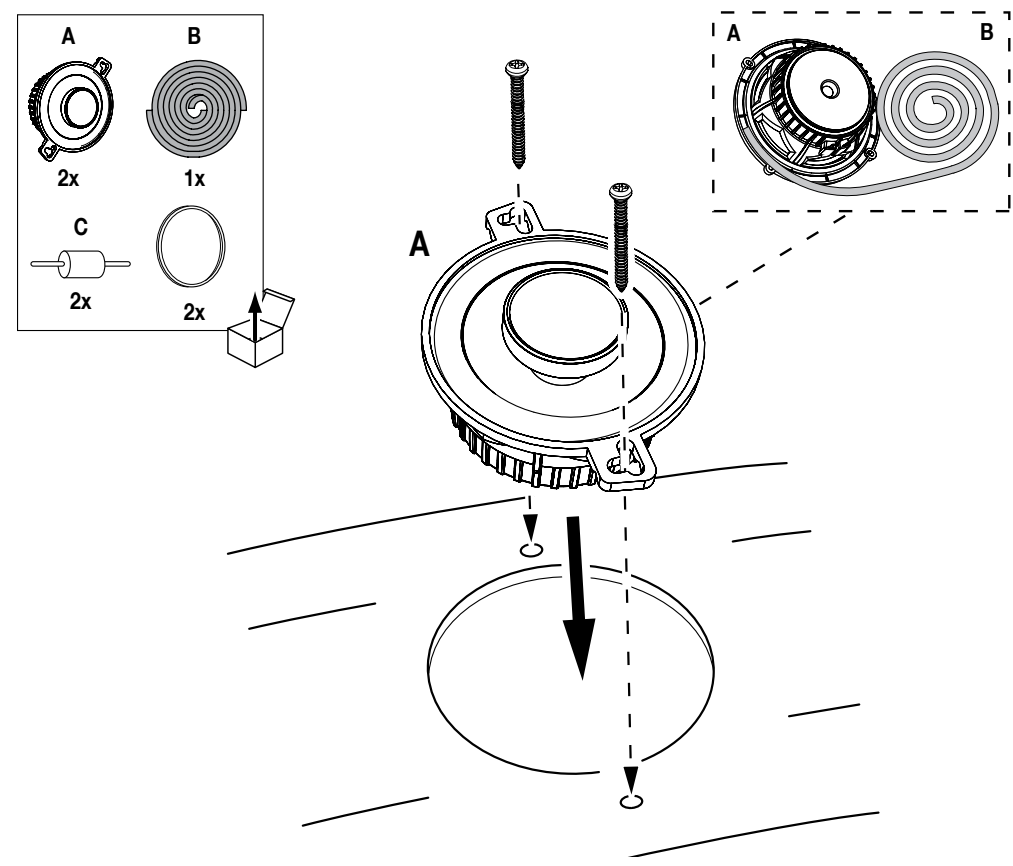

GTO 329

GTO 8629

GTO 329

**GTO 429/GTO 529/
GTO 629/GTO 6429/
GTO 8629/GTO 939**

GTO 429/GTO 529

GTO 939

GTO 629

GTO 6429

GTO SERIES

GTO 329/GTO 429/GTO 529/GTO 629/
GTO 6429/GTO 8629/GTO 939

OWNER'S MANUAL

HARMAN International Industries, Incorporated
8500 Balboa Boulevard, Northridge, CA 91329 USA
© 2012 HARMAN International Industries, Incorporated. All rights reserved.
JBL and Grand Touring are trademarks of HARMAN International Industries, Incorporated.
JBL and Grand Touring are trademarks of HARMAN International Industries, Incorporated.
registered in the United States and/or other countries.
Features, specifications and appearance are subject to change without notice.
Part No. 950-0423-001 Rev. A