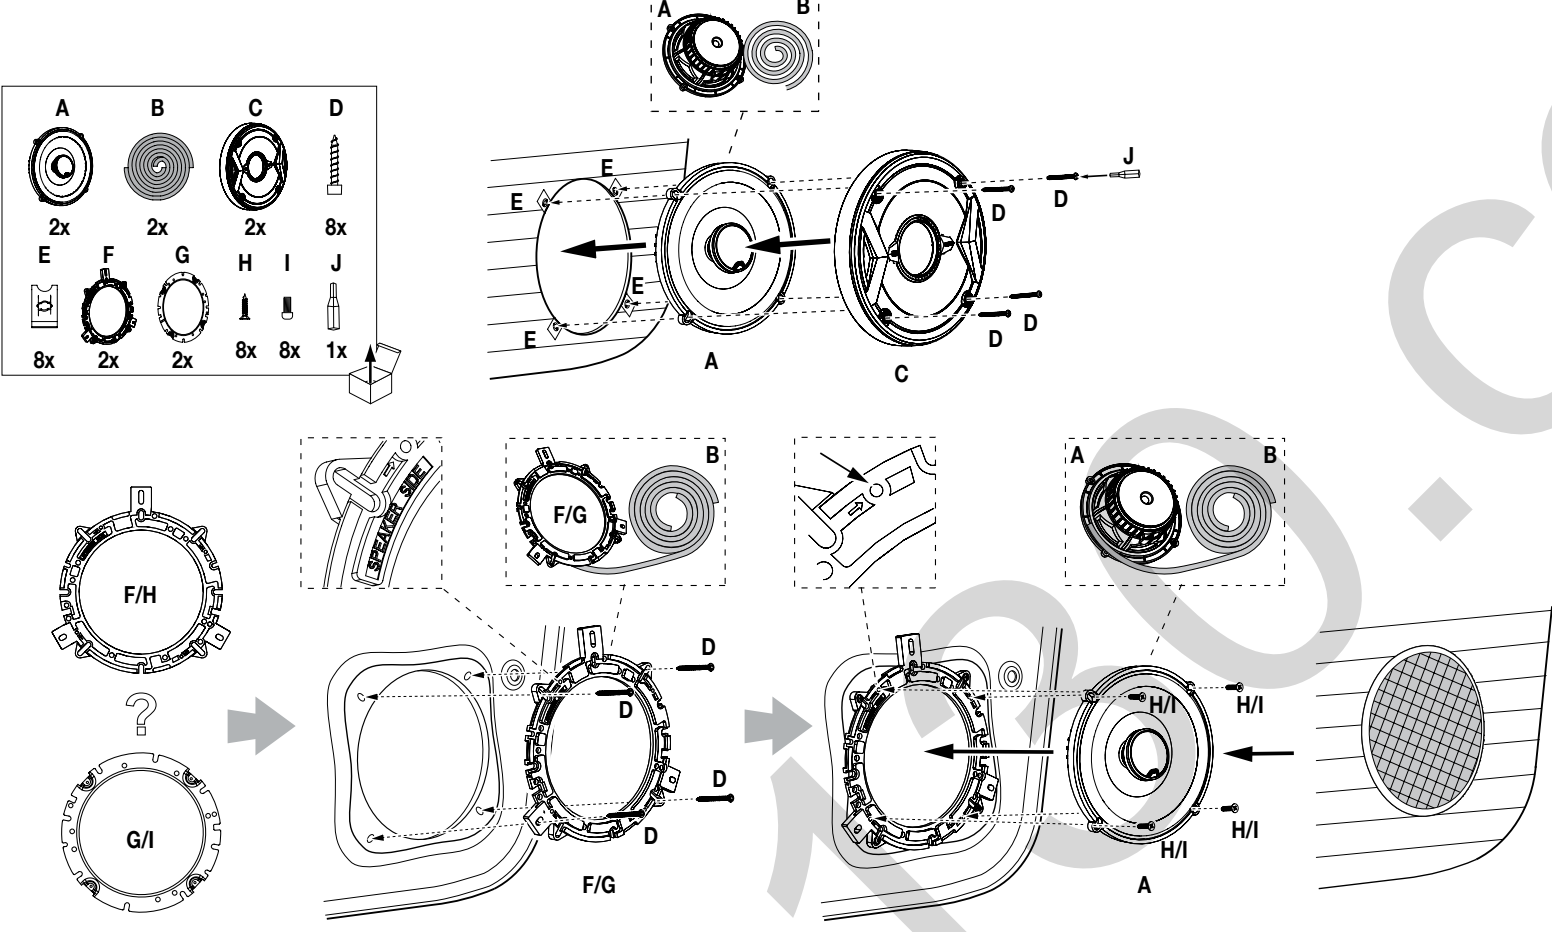

GTO 329

GTO 8629

GTO 329

**GTO 429/GTO 529/
GTO 629/GTO 6429/
GTO 8629/GTO 939**

GTO 429/GTO 529

GTO 939

GTO 629

GTO 6429

GTO SERIES

GTO 329/GTO 429/GTO 529/GTO 629/
GTO 6429/GTO 8629/GTO 939

OWNER'S MANUAL

HARMAN International Industries, Incorporated
8500 Balboa Boulevard, Northridge, CA 91329 USA
© 2012 HARMAN International Industries, Incorporated. All rights reserved.
JBL and Grand Touring are trademarks of HARMAN International Industries, Incorporated.
JBL and Grand Touring are trademarks of HARMAN International Industries, Incorporated.
registered in the United States and/or other countries.
Features, specifications and appearance are subject to change without notice.
Part No. 950-0423-001 Rev. A