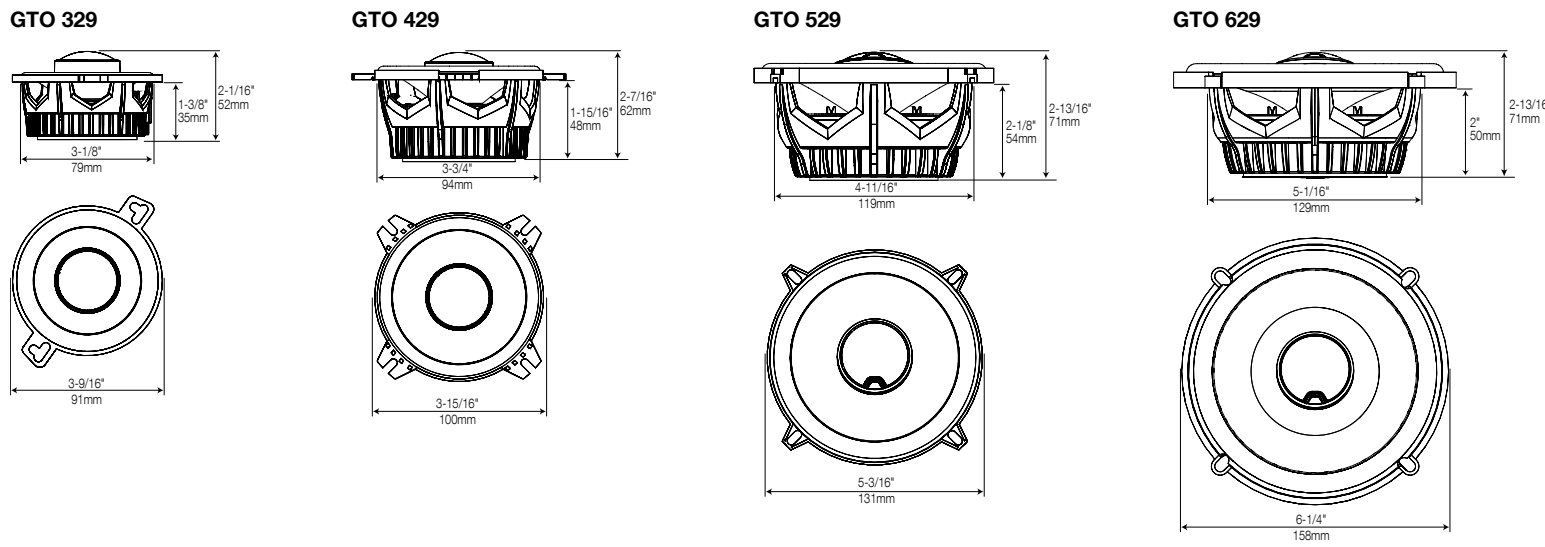

GTO 329	GTO 429	GTO 529	GTO 629	GTO 6429	GTO 8629	GTO 939
BL (Tm)	3.09	3.31	3.81	3.36	3.57	4.29	4.45
DCR (ohms)	2.25	2.24	2.71	2.45	2.31	2.34	2.37
Mms (g)	4.17	5.40	9.61	8.92	7.93	17.45	19.08
Sd (cm²)	46.57	50.30	86.60	138.93	80.00	163.00	224.00
Cms (µm/N)	0.263	0.245	0.294	0.475	0.192	0.280	0.457
Vas (l)	0.80	0.87	3.10	12.86	1.72	10.46	32.17
Fs (Hz)	151.88	138.52	94.65	77.35	129.15	71.95	53.93
Qes	0.94	0.96	1.07	0.94	1.17	1.00	0.77
Qms	3.68	4.81	5.73	6.56	6.44	7.41	7.24
Qts	0.75	0.80	0.90	0.82	0.99	0.88	0.70

SPECIFICATIONS	GTO 329	GTO 429	GTO 529	GTO 629	GTO 6429	GTO 8629	GTO 939
Type:	3-1/2" two-way car audio loudspeaker	4" two-way car audio loudspeaker	5-1/4" two-way car audio loudspeaker	6-1/2" two-way car audio loudspeaker	4" x 6" two-way car audio loudspeaker	6" x 8" / 5" x 7" two-way car audio loudspeaker	6" x 9" three-way car audio loudspeaker
Peak power handling:	75W	105W	135W	180W	135W	180W	300W
Power handling, continuous average:	25W RMS	35W RMS	45W RMS	60W RMS	45W RMS	60W RMS	100W RMS
Recommended amplifier RMS power range:	5W – 50W	5W – 50W	5W – 75W	5W – 125W	5W – 50W	5W – 125W	5W – 200W
Frequency response:	85Hz – 21kHz	75Hz – 21kHz	67Hz – 21kHz	53Hz – 21kHz	75Hz – 21kHz	49Hz – 21kHz	46Hz – 21kHz
Nominal impedance:	3 ohms	3 ohms	3 ohms	3 ohms	3 ohms	3 ohms	3 ohms
Sensitivity (2.83V/1m):	91dB	92dB	92dB	93dB	92dB	93dB	94dB

GENERAL CARE: Clean the speaker grilles with a damp cloth. Do not use any cleaners or solvents on the grilles or on the speaker units.
WARRANTY: Grand Touring series speakers are warranted against defects. The duration of the speaker's warranty depends on the laws in the country in which it was purchased. Your local JBL® car audio retailer can help you determine the length of your warranty. To register your product, please go to www.jbl.com.

SPESIFIKATIONER	GTO 329	GTO 429	GTO 529	GTO 629	GTO 6429	GTO 8629	GTO 939
Type:	3-1/2" bihøjttaler med to højttalerenheder	4" bihøjttaler med to højttalerenheder	5-1/4" bihøjttaler med to højttalerenheder	6-1/2" bihøjttaler med to højttalerenheder	4" x 6" bihøjttaler med to højttalerenheder	6" x 8" / 5" x 7" two-way car audio loudspeaker	6" x 9" bihøjttaler med to højttalerenheder
Spidsbelastning:	75 W	105 W	135 W	180 W	135 W	180 W	300 W
Effektstyring, kontinuerligt gns.:	25 W RMS	35 W RMS	45 W RMS	60 W RMS	45 W RMS	60 W RMS	100 W RMS
Anbefalet forstærkereffekt, RMS:	5 W – 50 W	5 W – 50 W	5 W – 75 W	5 W – 125 W	5 W – 50 W	5 W – 125 W	5 W – 200 W
Frekvensområde:	85 Hz – 21 kHz	75 Hz – 21 kHz	67 Hz – 21 kHz	53 Hz – 21 kHz	75 Hz – 21 kHz	49 Hz – 21 kHz	46 Hz – 21 kHz
Nominal impedans:	3 ohm	3 ohm	3 ohm	3 ohm	3 ohm	3 ohm	3 ohm
Følsomhed (2,83 V/1 m):	91 dB	92 dB	92 dB	93 dB	92 dB	93 dB	94 dB