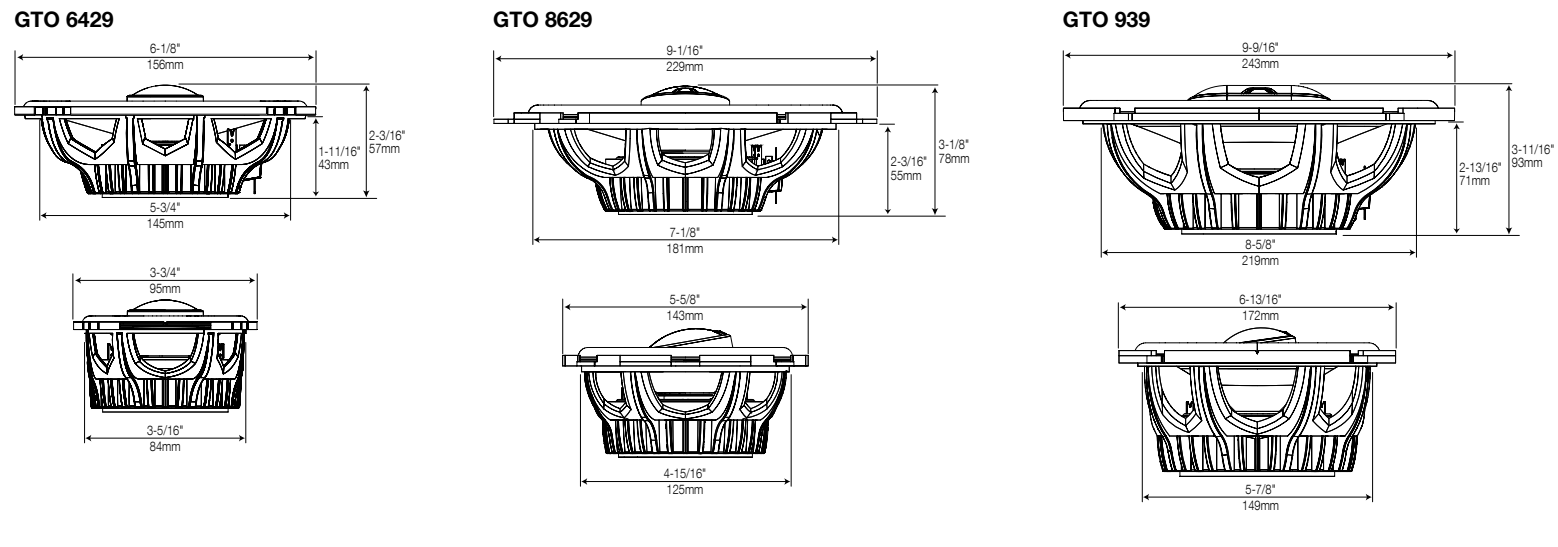

GTO 329	GTO 429	GTO 529	GTO 629	GTO 6429	GTO 8629	GTO 939
BL (Tm)	3.09	3.31	3.81	3.36	3.57	4.29	4.45
DCR (ohms)	2.25	2.24	2.71	2.45	2.31	2.34	2.37
Mms (g)	4.17	5.40	9.61	8.92	7.93	17.45	19.08
Sd (cm²)	46.57	50.30	86.60	138.93	80.00	163.00	224.00
Cms (µm/N)	0.263	0.245	0.294	0.475	0.192	0.280	0.457
Vas (l)	0.80	0.87	3.10	12.86	1.72	10.46	32.17
Fs (Hz)	151.88	138.52	94.65	77.35	129.15	71.95	53.93
Qes	0.94	0.96	1.07	0.94	1.17	1.00	0.77
Qms	3.68	4.81	5.73	6.56	6.44	7.41	7.24
Qts	0.75	0.80	0.90	0.82	0.99	0.88	0.70

SPECIFICATIONS	GTO 329	GTO 429	GTO 529	GTO 629	GTO 6429	GTO 8629	GTO 939
Type:	3-1/2" two-way car audio loudspeaker	4" two-way car audio loudspeaker	5-1/4" two-way car audio loudspeaker	6-1/2" two-way car audio loudspeaker	4" x 6" two-way car audio loudspeaker	6" x 8" / 5" x 7" two-way car audio loudspeaker	6" x 9" three-way car audio loudspeaker
Peak power handling:	75W	105W	135W	180W	135W	180W	300W
Power handling, continuous average:	25W RMS	35W RMS	45W RMS	60W RMS	45W RMS	60W RMS	100W RMS
Recommended amplifier RMS power range:	5W – 50W	5W – 50W	5W – 75W	5W – 125W	5W – 50W	5W – 125W	5W – 200W
Frequency response:	85Hz – 21kHz	75Hz – 21kHz	67Hz – 21kHz	53Hz – 21kHz	75Hz – 21kHz	49Hz – 21kHz	46Hz – 21kHz
Nominal impedance:	3 ohms	3 ohms	3 ohms	3 ohms	3 ohms	3 ohms	3 ohms
Sensitivity (2.83V/1m):	91dB	92dB	92dB	93dB	92dB	93dB	94dB

GENERAL CARE: Clean the speaker grilles with a damp cloth. Do not use any cleaners or solvents on the grilles or on the speaker units.
WARRANTY: Grand Touring series speakers are warranted against defects. The duration of the speaker's warranty depends on the laws in the country in which it was purchased. Your local JBL® car audio retailer can help you determine the length of your warranty. To register your product, please go to www.jbl.com.

SPESIFIKATIONER	GTO 329	GTO 429	GTO 529	GTO 629	GTO 6429	GTO 8629	GTO 939
Type:	3-1/2" bihøjttaler med to højttalerenheder	4" bihøjttaler med to højttalerenheder	5-1/4" bihøjttaler med to højttalerenheder	6-1/2" bihøjttaler med to højttalerenheder	4" x 6" bihøjttaler med to højttalerenheder	6" x 8" / 5" x 7" two-way car audio loudspeaker	6" x 9" bihøjttaler med to højttalerenheder
Spidsbelastning:	75 W	105 W	135 W	180 W	135 W	180 W	300 W
Effektstyring, kontinuerligt gns.:	25 W RMS	35 W RMS	45 W RMS	60 W RMS	45 W RMS	60 W RMS	100 W RMS
Anbefalet forstærkereffekt, RMS:	5 W – 50 W	5 W – 50 W	5 W – 75 W	5 W – 125 W	5 W – 50 W	5 W – 125 W	5 W – 200 W
Frekvensområde:	85 Hz – 21 kHz	75 Hz – 21 kHz	67 Hz – 21 kHz	53 Hz – 21 kHz	75 Hz – 21 kHz	49 Hz – 21 kHz	46 Hz – 21 kHz
Nominal impedans:	3 ohm	3 ohm	3 ohm	3 ohm	3 ohm	3 ohm	3 ohm
Følsomhed (2,83 V/1 m):	91 dB	92 dB	92 dB	93 dB	92 dB	93 dB	94 dB