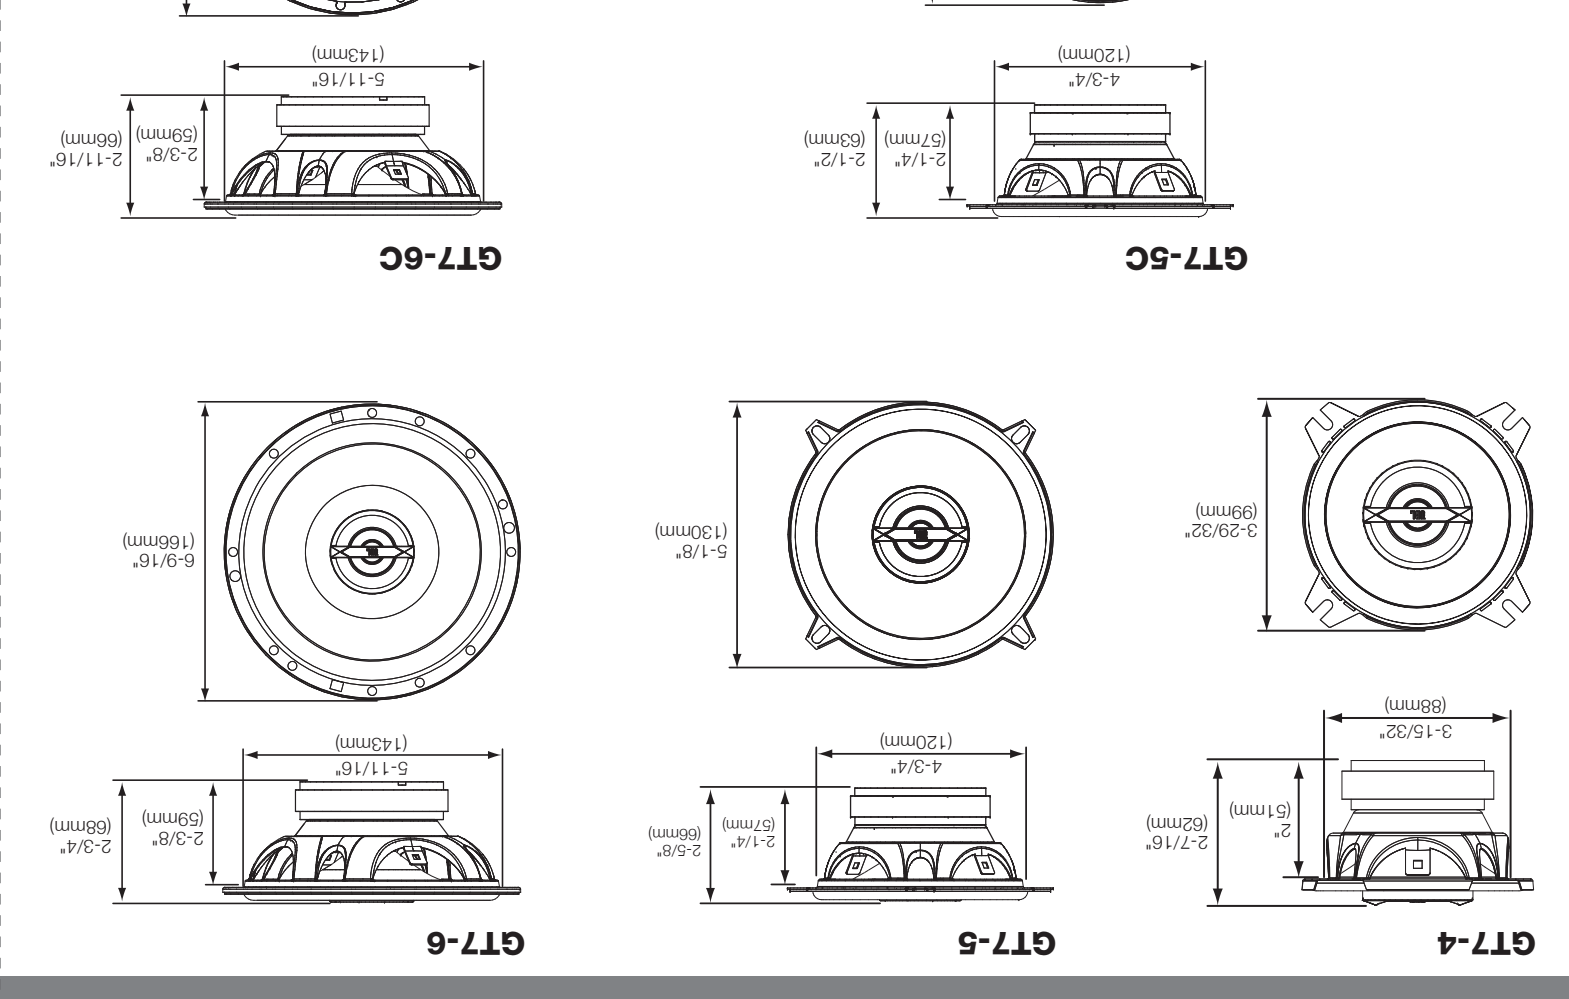

TEKNIK ÖZELLİKLER	ТЕХНИЧЕСКИЕ ДАННЫЕ	СПЕЦИФИКАЦИИ	ESPECIFICACIONES	TECHNISCHE DATEN
Typ Continuous power handling	4 6-1/2 (160mm x 280mm)	4 6-1/2 (160mm x 280mm)	4 6-1/2 (160mm x 280mm)	4 6-1/2 (160mm x 280mm)
Peak power handling	30W	30W	30W	30W
Frequency response	75Hz - 20kHz	75Hz - 20kHz	75Hz - 20kHz	75Hz - 20kHz
Sensitivity 2.83V/1m	90dB	90dB	90dB	90dB
External diameter	5-1/8" (130mm)	5-1/8" (130mm)	5-1/8" (130mm)	5-1/8" (130mm)
Mounting depth	2" (51mm)	2" (51mm)	2" (51mm)	2" (51mm)

TEKNIK ÖZELLİKLER	ТЕХНИЧЕСКИЕ ДАННЫЕ	СПЕЦИФИКАЦИИ	ESPECIFICACIONES	TECHNISCHE DATEN
Typ Continuous power handling	4 6-1/2 (160mm x 280mm)	4 6-1/2 (160mm x 280mm)	4 6-1/2 (160mm x 280mm)	4 6-1/2 (160mm x 280mm)
Peak power handling	30W	30W	30W	30W
Frequency response	75Hz - 20kHz	75Hz - 20kHz	75Hz - 20kHz	75Hz - 20kHz
Sensitivity 2.83V/1m	90dB	90dB	90dB	90dB
External diameter	5-1/8" (130mm)	5-1/8" (130mm)	5-1/8" (130mm)	5-1/8" (130mm)
Mounting depth	2" (51mm)	2" (51mm)	2" (51mm)	2" (51mm)