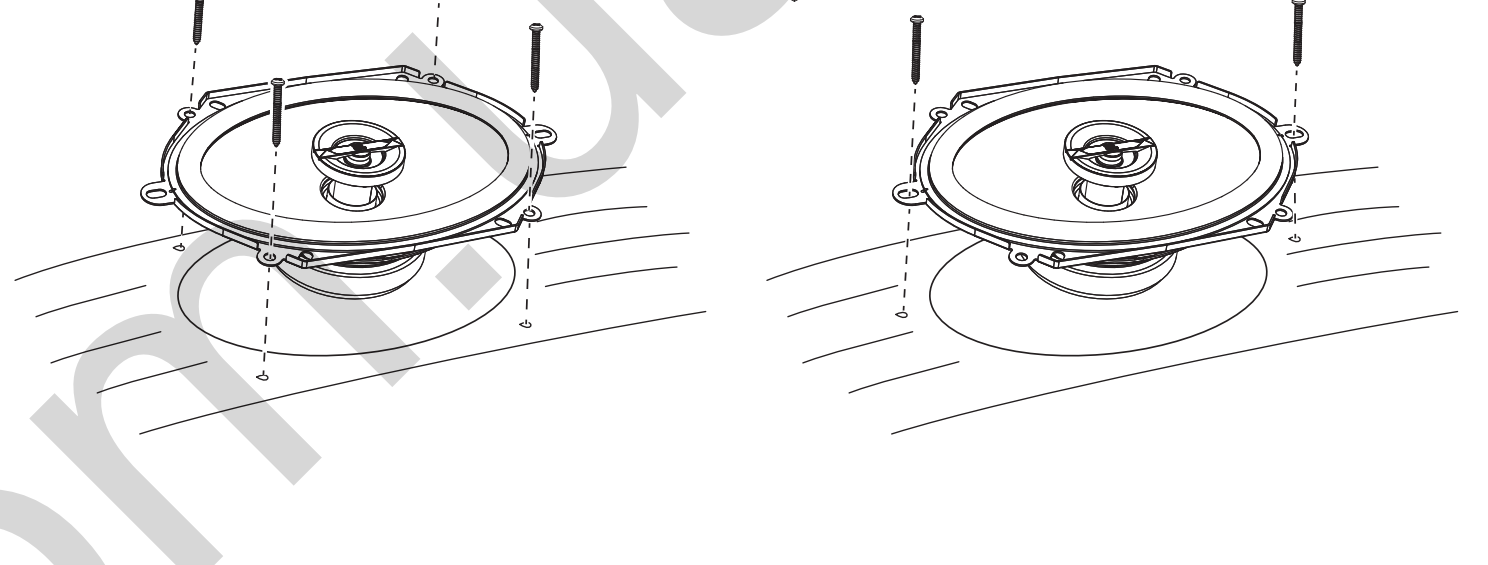

© 2014 JBL, Inc. All rights reserved. JBL is a trademark of JBL, Inc. JBL is registered in the United States and other countries.

© 2014 JBL, Inc. JBL is a registered trademark of JBL, Inc. in the USA and other countries. All other trademarks are the property of their respective owners.

© 2014 JBL, Inc. JBL is a registered trademark of JBL, Inc. in the USA and other countries. All other trademarks are the property of their respective owners.

© 2014 JBL, Inc. JBL is a registered trademark of JBL, Inc. in the USA and other countries. All other trademarks are the property of their respective owners.

JBL® GT7 SERIES

INSTALLATION MANUAL
EINBAUANLEITUNG
GUIDE D'INSTALLATION
MANUAL DE INSTALACIÓN
MONTAGEHANDLEIDING
INSTALLATIONSANWAL
INSTALLATIONSVELEIDNING
ASENNUSOHJE
取付説明書
PYKOBOTCTBO HO
YCTAHOBKE
PODĚCZNIK INSTALACJI
MANUAL DE INSTALAÇÃO
安設手冊
KURULUM KILAVUZU

car audio speaker
car-audio lautspreker
haut-parleur pour voiture
altavoz de audio para auto-
movil
audiolidspreker voor in de
auto
diffusore audio per auto-
mobile
bilstörelare
bilhöjtaler
autokattin
automobilnyy
гłośnik samochodowy
columna de som para automó-
vel
арач hoparırtı
автомобильный
аутомобилни

GT7-4