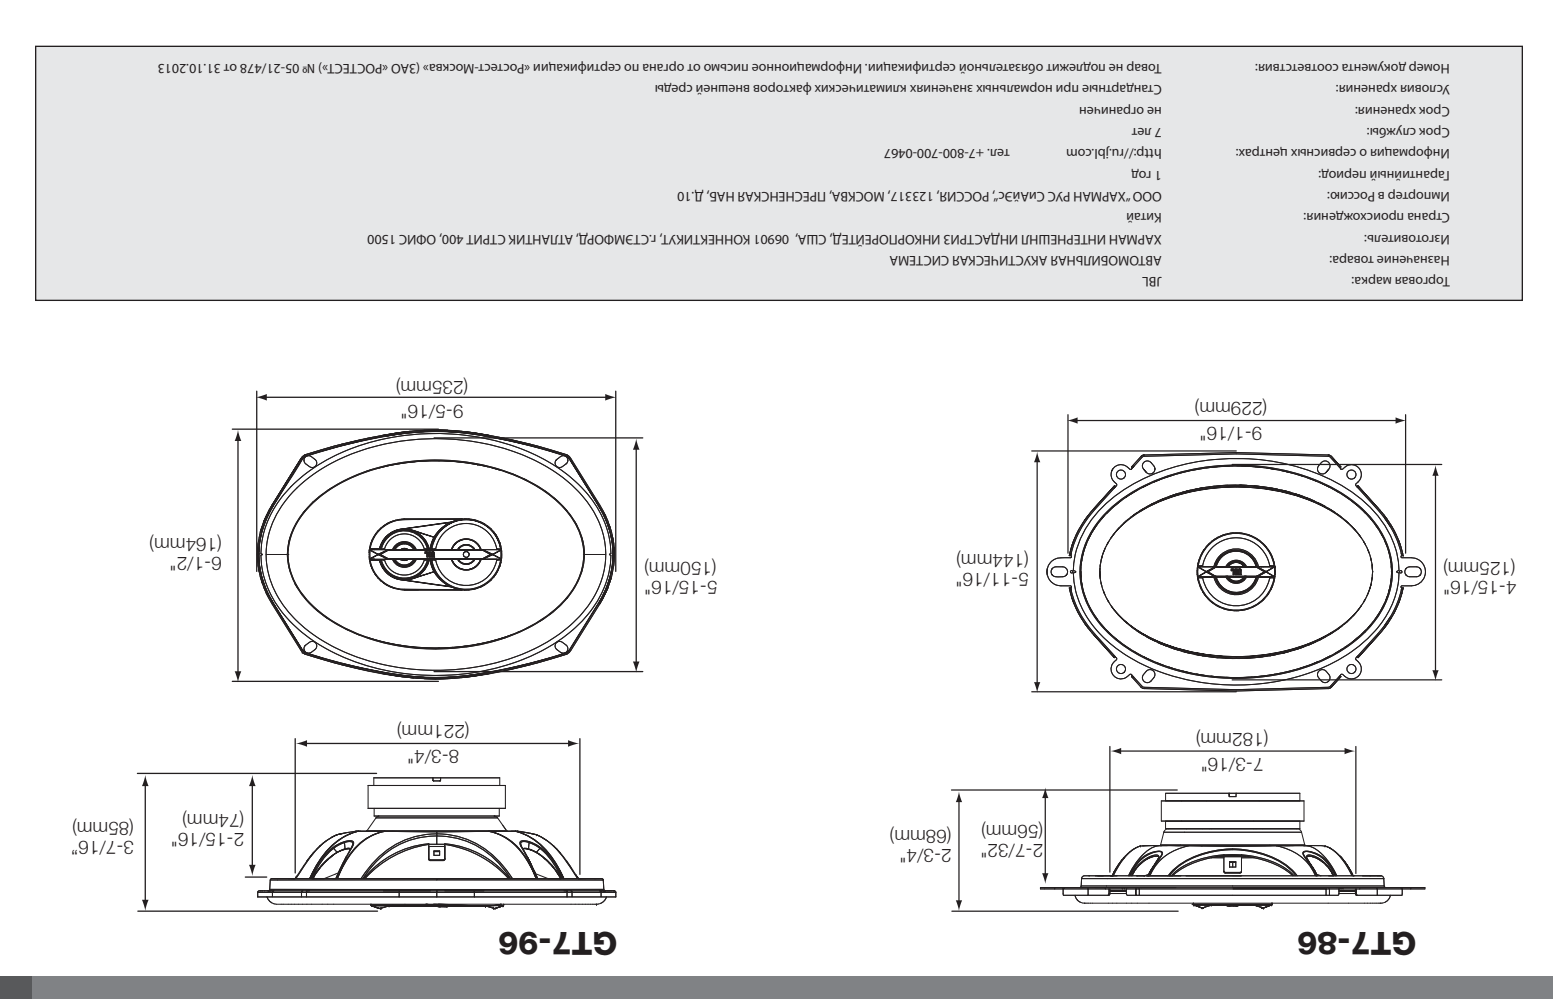

TEKNIK ÖZELLİKLER	ТЕХНИЧЕСКИЕ ДАННЫЕ	СПЕЦИФИКАЦИИ	ESPECIFICACIONES	TECHNISCHE DATEN
Typ Continuous power handling	4 6-1/2 (160mm x 280mm)	4 6-1/2 (160mm x 280mm)	4 6-1/2 (160mm x 280mm)	4 6-1/2 (160mm x 280mm)
Peak power handling	30W	30W	30W	30W
Frequency response	75Hz - 20kHz	75Hz - 20kHz	75Hz - 20kHz	75Hz - 20kHz
Sensitivity 2.83V/1m	90dB	90dB	90dB	90dB
External diameter	5-1/8" (130mm)	5-1/8" (130mm)	5-1/8" (130mm)	5-1/8" (130mm)
Mounting depth	2" (51mm)	2" (51mm)	2" (51mm)	2" (51mm)

TEKNIK ÖZELLİKLER	ТЕХНИЧЕСКИЕ ДАННЫЕ	СПЕЦИФИКАЦИИ	ESPECIFICACIONES	TECHNISCHE DATEN
Typ Continuous power handling	4 6-1/2 (160mm x 280mm)	4 6-1/2 (160mm x 280mm)	4 6-1/2 (160mm x 280mm)	4 6-1/2 (160mm x 280mm)
Peak power handling	30W	30W	30W	30W
Frequency response	75Hz - 20kHz	75Hz - 20kHz	75Hz - 20kHz	75Hz - 20kHz
Sensitivity 2.83V/1m	90dB	90dB	90dB	90dB
External diameter	5-1/8" (130mm)	5-1/8" (130mm)	5-1/8" (130mm)	5-1/8" (130mm)
Mounting depth	2" (51mm)	2" (51mm)	2" (51mm)	2" (51mm)

Торговая марка: JL
Назначение товара: Автомобильная аудиосистемная система
Страна происхождения: Китай
Артикул в России: 000 ХУАННА РИС СМАЙЛС ПОСЛЕД. ПОСЛЕД. 12317, МОСКВА, ПРЕССКАЯ НАБ. Д.10
Информация о сервисных центрах: <http://jbl.com> тел: +7 800 700 0667
Срок службы: 7 лет
Страна происхождения: не определена
Условия хранения: хранить в оригинале
Номер документа соответствия: 000 ХУАННА РИС СМАЙЛС ПОСЛЕД. ПОСЛЕД. 12317 от 09.11.2013