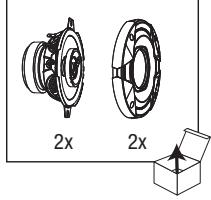

© 2014 JBL, Inc. All rights reserved. JBL is a trademark of JBL, Inc. JBL is registered in the United States and other countries.

© 2014 JBL, Inc. JBL is a registered trademark of JBL, Inc. in the USA and other countries. All other trademarks are the property of their respective owners.

© 2014 JBL, Inc. JBL is a registered trademark of JBL, Inc. in the USA and other countries. All other trademarks are the property of their respective owners.

© 2014 JBL, Inc. JBL is a registered trademark of JBL, Inc. in the USA and other countries. All other trademarks are the property of their respective owners.

JBL® GT7 SERIES

INSTALLATION MANUAL
EINBAUANLEITUNG
GUIDE D'INSTALLATION
MANUAL DE INSTALACIÓN
MONTAGEHANDLEIDING
INSTALLATIONSANWAL
INSTALLATIONSVELEIDNING
ASENNUSOHJE
取付説明書
PYKOBOTCTBO HO
YCTAHOBKE
PODĚCZNIK INSTALACJI
MANUAL DE INSTALAÇÃO
安設手冊
KURULUM KILAVUZU

car audio speaker
car-audio lautspreker
haut-parleur pour voiture
altavoz de audio para auto-
movil
audiolidspreker voor in de
auto
diffusore audio per auto-
mobile
bilstörelare
bilhöjtaler
autokattin
automobilnyy
гłośnik samochodowy
columna de som para automó-
vel
арач hoparırtı
автомобильный
аутомобилни

GT7-4