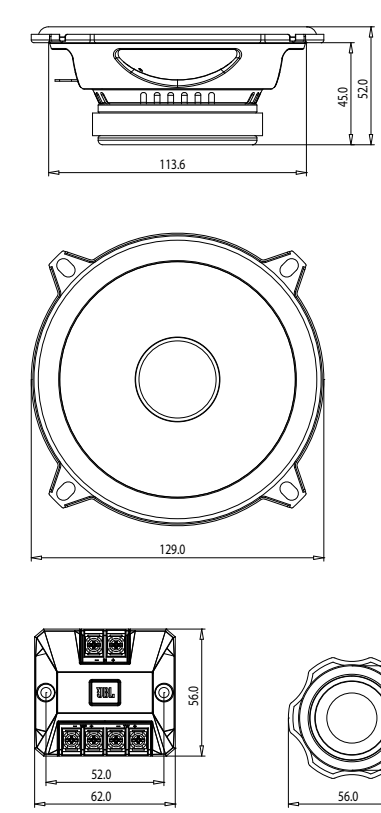

CLUB 9600C

CLUB 6500C

CLUB 5000C

CLUB 9630

CLUB 8620

CLUB 6420

CLUB 6520

CLUB 5020

CLUB 4020

CLUB 3020

Table with 11 columns (CLUB 6520, CLUB 9630, CLUB 3020, CLUB 4020, CLUB 5020, CLUB 6420, CLUB 8620, CLUB 5000C, CLUB 6500C, CLUB 9600C, CLUB 750T) and 15 rows of specifications in Spanish.

Table with 11 columns (CLUB 6520, CLUB 9630, CLUB 3020, CLUB 4020, CLUB 5020, CLUB 6420, CLUB 8620, CLUB 5000C, CLUB 6500C, CLUB 9600C, CLUB 750T) and 15 rows of specifications in Spanish.

Table with 11 columns (CLUB 6520, CLUB 9630, CLUB 3020, CLUB 4020, CLUB 5020, CLUB 6420, CLUB 8620, CLUB 5000C, CLUB 6500C, CLUB 9600C, CLUB 750T) and 15 rows of specifications in French.

Table with 11 columns (CLUB 6520, CLUB 9630, CLUB 3020, CLUB 4020, CLUB 5020, CLUB 6420, CLUB 8620, CLUB 5000C, CLUB 6500C, CLUB 9600C, CLUB 750T) and 15 rows of specifications in Portuguese.

Table with 11 columns (CLUB 6520, CLUB 9630, CLUB 3020, CLUB 4020, CLUB 5020, CLUB 6420, CLUB 8620, CLUB 5000C, CLUB 6500C, CLUB 9600C, CLUB 750T) and 15 rows of specifications in German.

Table with 11 columns (CLUB 6520, CLUB 9630, CLUB 3020, CLUB 4020, CLUB 5020, CLUB 6420, CLUB 8620, CLUB 5000C, CLUB 6500C, CLUB 9600C, CLUB 750T) and 15 rows of specifications in Dutch.

Table with 11 columns (CLUB 6520, CLUB 9630, CLUB 3020, CLUB 4020, CLUB 5020, CLUB 6420, CLUB 8620, CLUB 5000C, CLUB 6500C, CLUB 9600C, CLUB 750T) and 15 rows of specifications in Italian.

Table with 11 columns (CLUB 6520, CLUB 9630, CLUB 3020, CLUB 4020, CLUB 5020, CLUB 6420, CLUB 8620, CLUB 5000C, CLUB 6500C, CLUB 9600C, CLUB 750T) and 15 rows of specifications in Norwegian.

Table with 11 columns (CLUB 6520, CLUB 9630, CLUB 3020, CLUB 4020, CLUB 5020, CLUB 6420, CLUB 8620, CLUB 5000C, CLUB 6500C, CLUB 9600C, CLUB 750T) and 15 rows of specifications in Finnish.