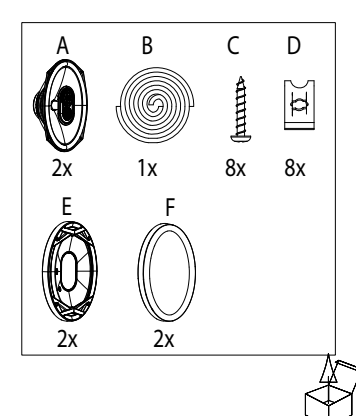

JBL® CLUB SPEAKERS

by HARMAN

Car Audio Speaker
Haut-parleur audio automobile
Altavoz de audio para automóvil
Alto-falante automotivo
Fahrzeuglautsprecher
Diffusore Car Audio
Autoluidspreker
Bilstereohøytaler
Autokaiutin
Автомобильный динамик
Bilhögtalare
Bilhöjtaler
カーオーディオ・スピーカー
Głośnik samochodowy
카오디오 스피커
车载扬声器
汽車音響喇叭
Speaker Audio Mobil
Araba Ses Hoparlörü

Installation manual
Manuel d'installation
Manual de instalación
Manual de instalação
Installationshandbuch
Manuale d'installazione
Installatiehandleiding
Installasjonsveiledning
Asennusopas
Руководство по установке
Installationsanvisning
Installationsmanual
設置マニュアル
Instrukcja instalacji
설치 설명서
安裝手冊
安裝手冊
Panduan instalasi
Kurulum kılavuzu

CLUB 6520

CLUB 9630

Club 3020