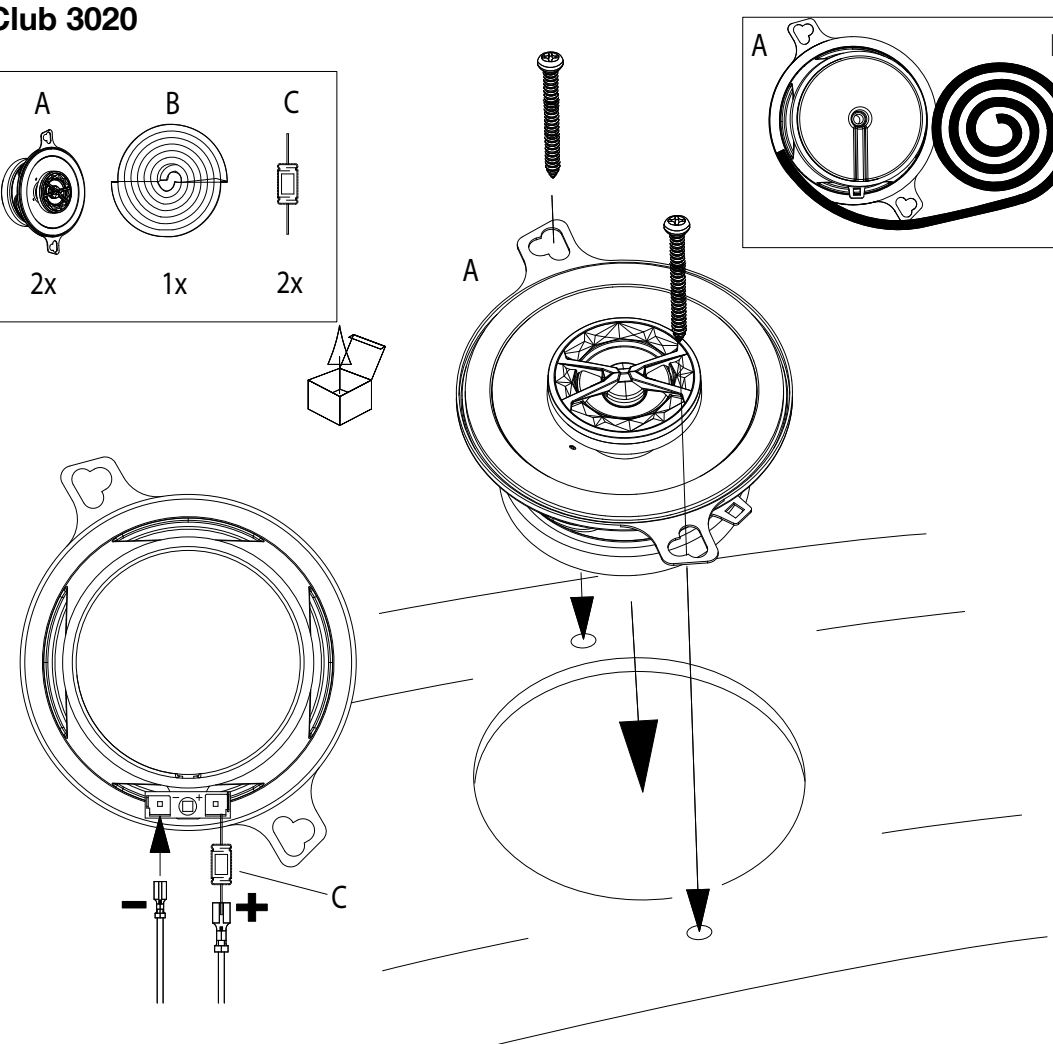

JBL® CLUB SPEAKERS

by HARMAN

Car Audio Speaker
Haut-parleur audio automobile
Altavoz de audio para automóvil
Alto-falante automotivo
Fahrzeuglautsprecher
Diffusore Car Audio
Autoluidspreker
Bilstereohøytaler
Autokaiutin
Автомобильный динамик
Bilhögtalare
Bilhöjtaler
カーオーディオ・スピーカー
Głośnik samochodowy
카오디오 스피커
车载扬声器
汽車音響喇叭
Speaker Audio Mobil
Araba Ses Hoparlörü

Installation manual
Manuel d'installation
Manual de instalación
Manual de instalação
Installationshandbuch
Manuale d'installazione
Installatiehandleiding
Installasjonsveiledning
Asennusopas
Руководство по установке
Installationsanvisning
Installationsmanual
設置マニュアル
Instrukcja instalacji
설치 설명서
安裝手冊
安裝手冊
Panduan instalasi
Kurulum kılavuzu

CLUB 6520

CLUB 9630

Club 3020