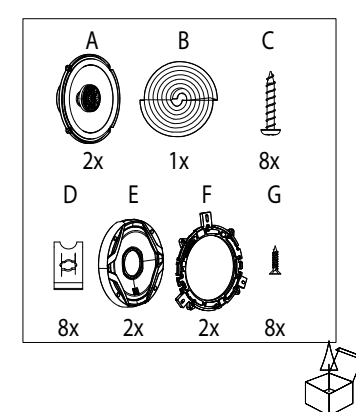

JBL® CLUB SPEAKERS

by HARMAN

Car Audio Speaker
Haut-parleur audio automobile
Altavoz de audio para automóvil
Alto-falante automotivo
Fahrzeuglautsprecher
Diffusore Car Audio
Autoluidspreker
Bilstereohøytaler
Autokaiutin
Автомобильный динамик
Bilhögtalare
Bilhöjtaler
カーオーディオ・スピーカー
Głośnik samochodowy
카오디오 스피커
车载扬声器
汽車音響喇叭
Speaker Audio Mobil
Araba Ses Hoparlörü

Installation manual
Manuel d'installation
Manual de instalación
Manual de instalação
Installationshandbuch
Manuale d'installazione
Installatiehandleiding
Installasjonsveiledning
Asennusopas
Руководство по установке
Installationsanvisning
Installationsmanual
設置マニュアル
Instrukcja instalacji
설치 설명서
安裝手冊
安裝手冊
Panduan instalasi
Kurulum kılavuzu

CLUB 6520

CLUB 9630

Club 3020