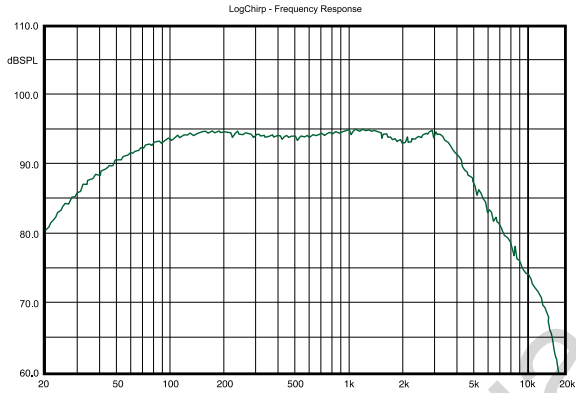

Midwoofer speaker HGC-2.28W (Fig.5.1)