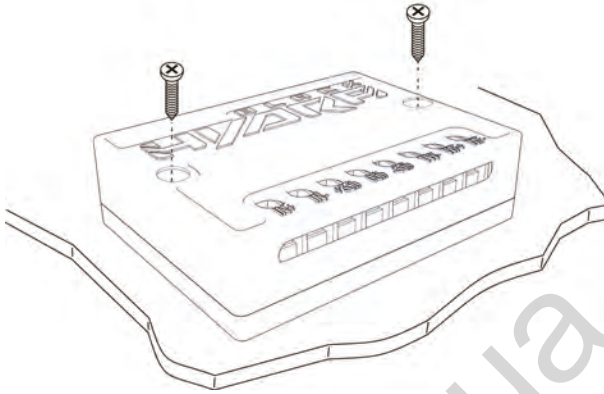

Installation of the midwoofer speaker with using of spacers

* Spacers are not included (to be purchased separately)

Tweeter installation with using of universal mounting cup

Step 1

Step 2

Tweeter installation with using of external mounting cup

Step 2

Step 1

Tweeter installation with using of external angled mounting cup

Tweeter installation with using of cups set for recessed installation

Crossover installation

Do not install crossover in the places exposed to moisture condensation, for example - under the carpet floor of the passenger's compartment, or near the air conditioner, etc. Also keep in mind that placing the crossover next to the high-current circuits of the on-board network can lead to interferences in the audio path.

Midwoofer speaker HDC-2.23W

Tweeter HDC-2.23T

Mounting cups

Crossover HDC-2.23C

Option 1

Option 2

Option 3

It should be noted that the various arrangement of places for installing speakers in different models of the vehicles, does not allow us to provide you with accurate recommendations for adjusting the crossover. We recommend you to use only authorized installation service centers or professional car audio studios for installing of our speakers.