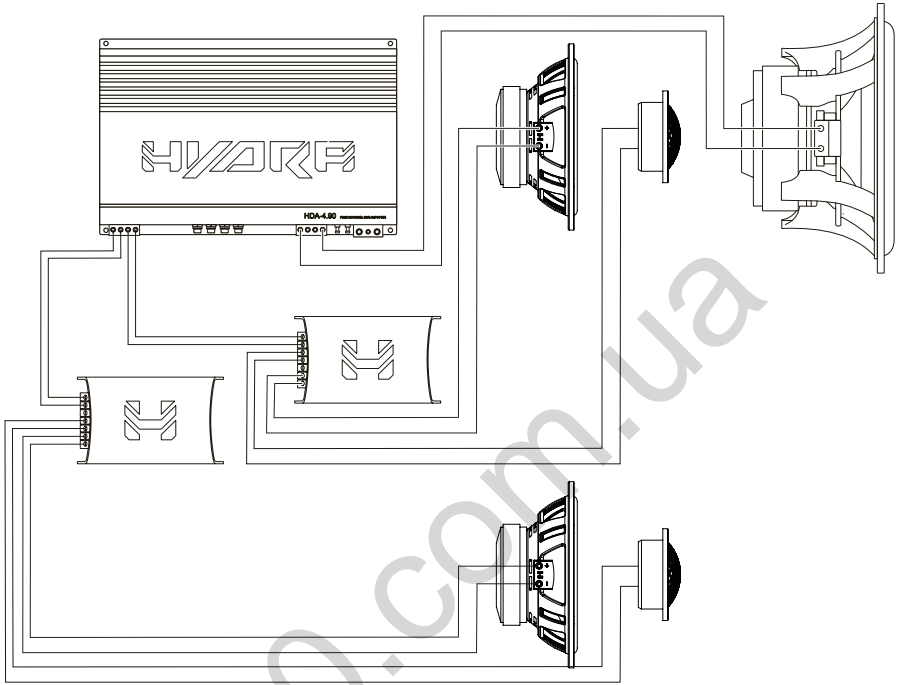

Midwoofer speaker HDC-2.23W

Tweeter HDC-2.23T

Mounting cups

Crossover HDC-2.23C

Option 1

Option 2

Option 3

It should be noted that the various arrangement of places for installing speakers in different models of the vehicles, does not allow us to provide you with accurate recommendations for adjusting the crossover. We recommend you to use only authorized installation service centers or professional car audio studios for installing of our speakers.