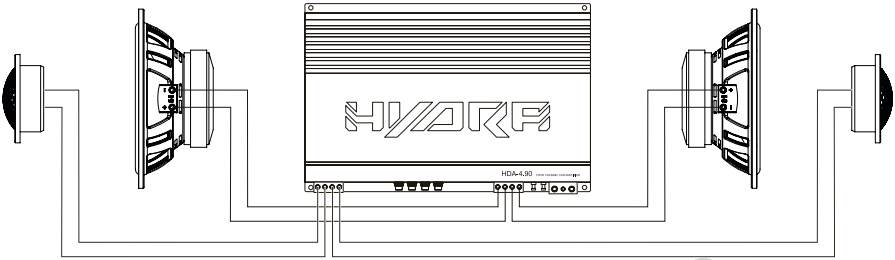

Midwoofer speaker HDC-2.23W

Tweeter HDC-2.23T

Mounting cups

Crossover HDC-2.23C

Option 1

Option 2

Option 3

It should be noted that the various arrangement of places for installing speakers in different models of the vehicles, does not allow us to provide you with accurate recommendations for adjusting the crossover. We recommend you to use only authorized installation service centers or professional car audio studios for installing of our speakers.