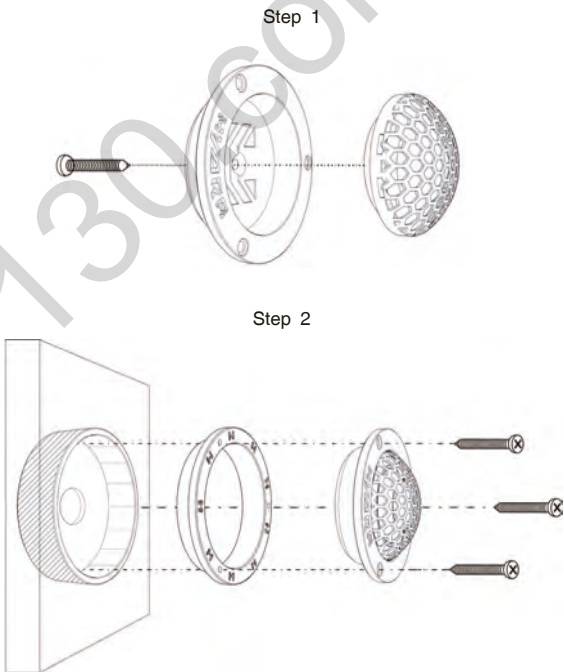

Installation of the midwoofer speaker with using of spacers

* Spacers are not included (to be purchased separately)

Tweeter installation with using of universal mounting cup

Step 1

Step 2

Tweeter installation with using of external mounting cup

Step 2

Step 1

Tweeter installation with using of external angled mounting cup

Tweeter installation with using of cups set for recessed installation

Crossover installation

Do not install crossover in the places exposed to moisture condensation, for example - under the carpet floor of the passenger's compartment, or near the air conditioner, etc. Also keep in mind that placing the crossover next to the high-current circuits of the on-board network can lead to interferences in the audio path.