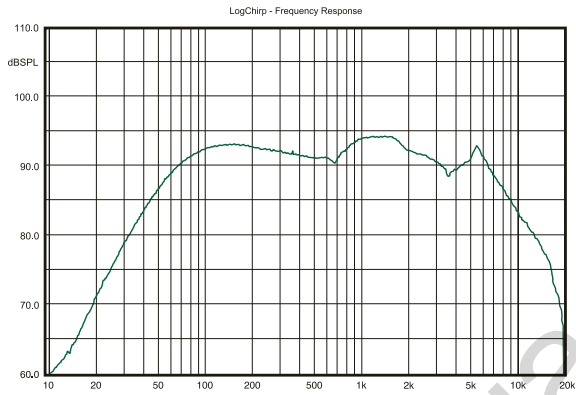

Midwoofer speaker HDC-2.23W