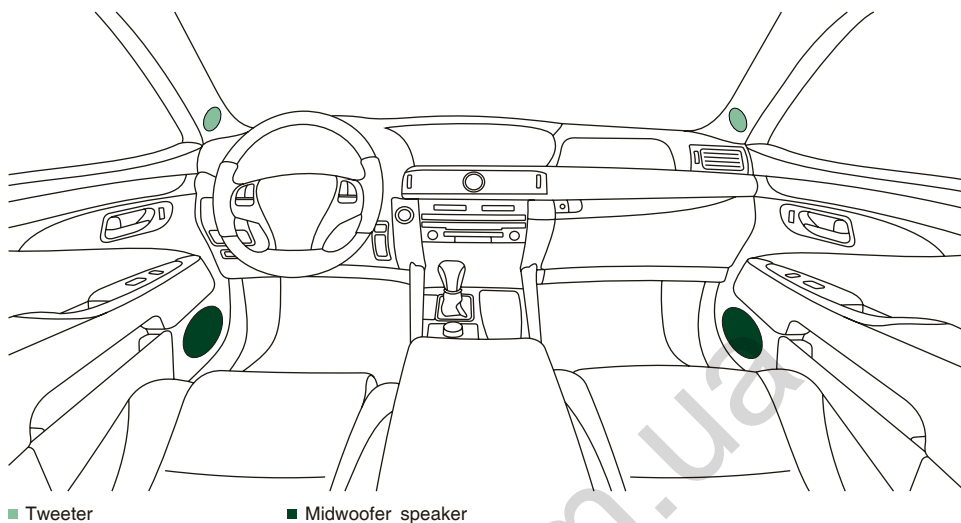

Midwoofer speaker HDC-2.23W

Tweeter HDC-2.23T

Mounting cups

Crossover HDC-2.23C

Option 1

Option 2

Option 3

It should be noted that the various arrangement of places for installing speakers in different models of the vehicles, does not allow us to provide you with accurate recommendations for adjusting the crossover. We recommend you to use only authorized installation service centers or professional car audio studios for installing of our speakers.