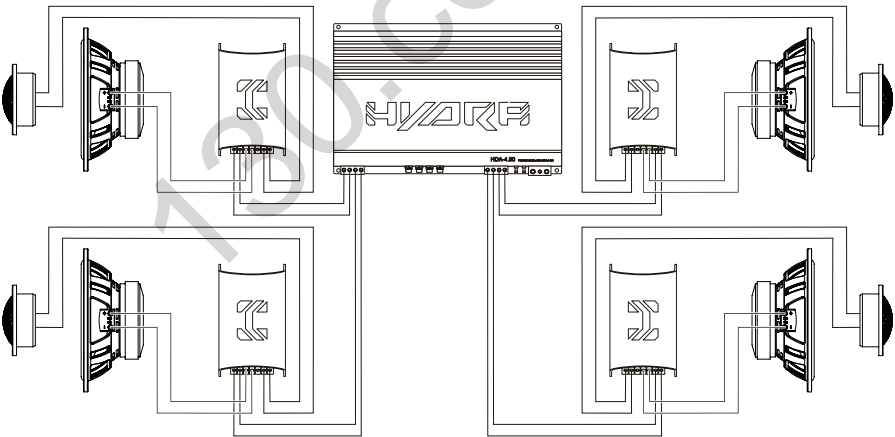

Midwoofer speaker HDC-2.23W

Tweeter HDC-2.23T

Mounting cups

Crossover HDC-2.23C

Option 1

Option 2

Option 3

It should be noted that the various arrangement of places for installing speakers in different models of the vehicles, does not allow us to provide you with accurate recommendations for adjusting the crossover. We recommend you to use only authorized installation service centers or professional car audio studios for installing of our speakers.