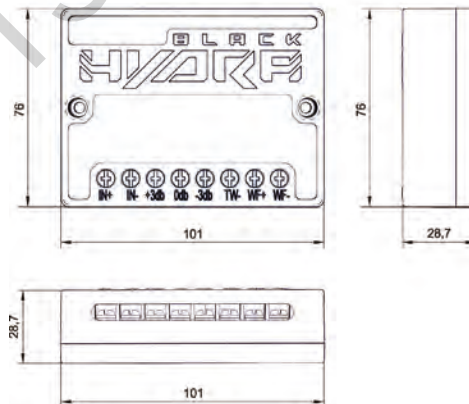

Midwoofer speaker HDC-2.23W

Tweeter HDC-2.23T

Mounting cups

Crossover HDC-2.23C

Option 1

Option 2

Option 3

It should be noted that the various arrangement of places for installing speakers in different models of the vehicles, does not allow us to provide you with accurate recommendations for adjusting the crossover. We recommend you to use only authorized installation service centers or professional car audio studios for installing of our speakers.