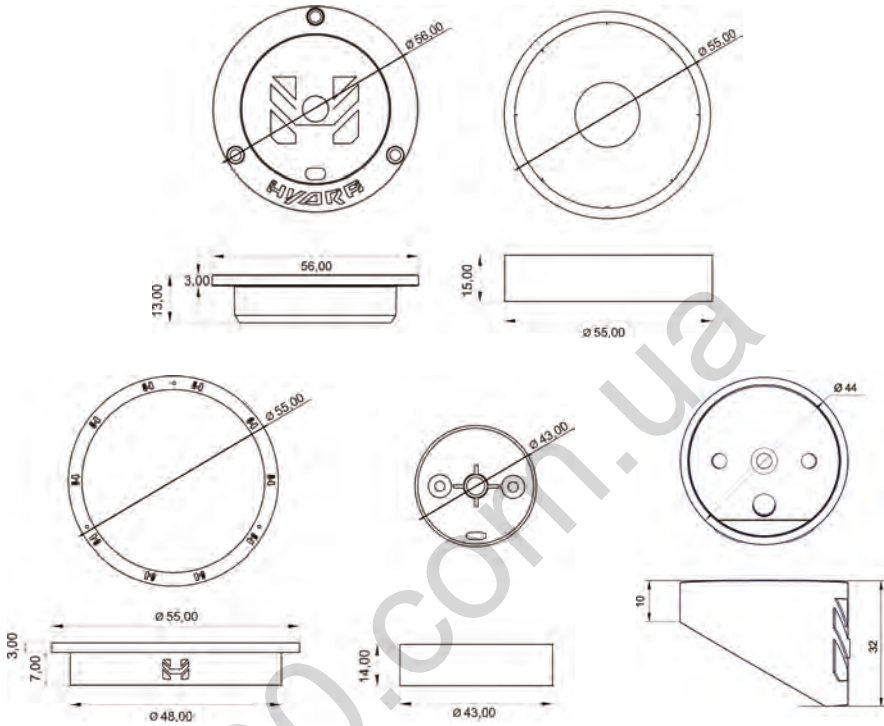

Mounting cups