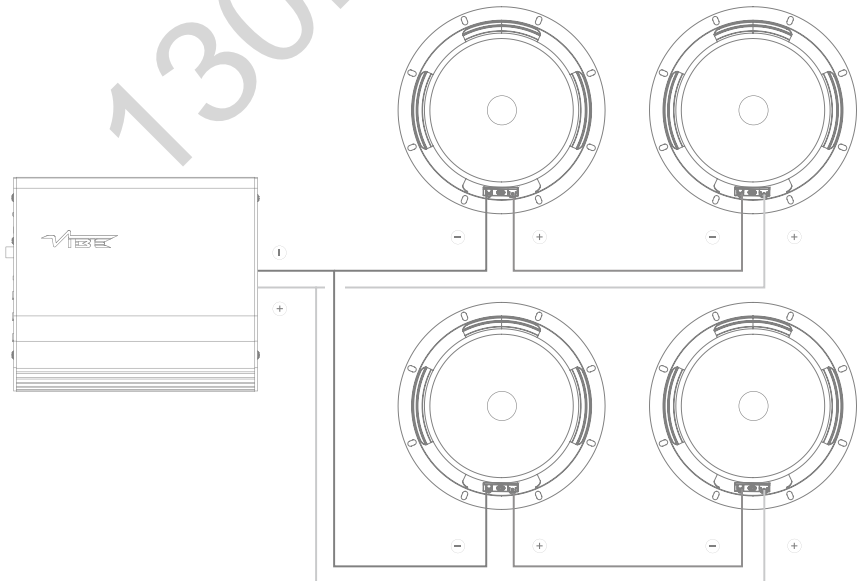

Series / Parallel : 4Ω Impedance