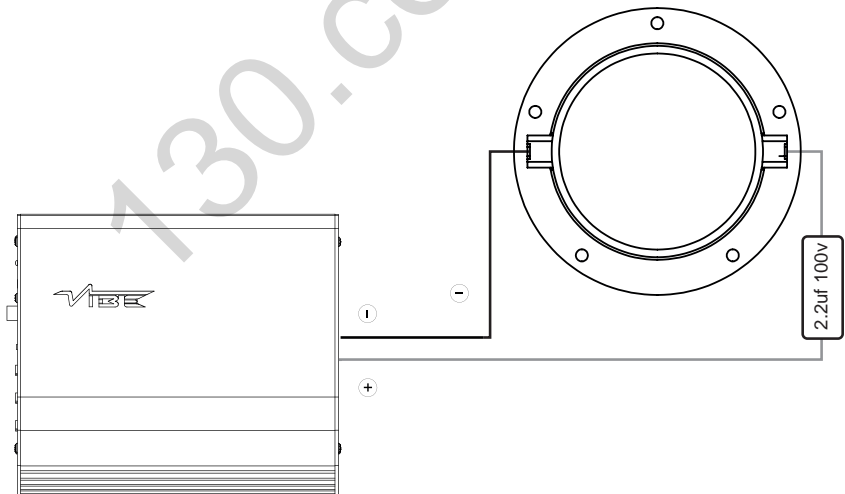

Speaker Installation Guidelines

Firstly, make sure that the speakers will fit in your chosen location. This may involve the removal of the standard vehicle speakers. Please use the mounting depth and hole cut dimensions as detailed in this manual for guidance.

- If necessary cut any material away to allow the speaker to sit correctly.
- Cut out the mounting hole and pre-drill any other fixing holes.
- Screw through both gasket and speaker until the speaker is securely fastened.

Speaker Installation

Find a suitable mounting location for the speaker.

Mark the mounting holes and pre drill the fixing hole with a 2mm drill bit. If the grill is to be fitted then place it over the speaker and screw through both the grill and the speaker using the provided screws. Be careful not to over tighten the screws as it may cause damage to the grill.

Please follow the wiring diagrams and ensure that correct polarity is observed as incorrect wiring may cause the speakers to be out of phase with the rest of the system and result in a loss of bass.

Tweeter Connections

NOTE : Unless using an active crossover network, the 2.2uf 100v capacitor must be fitted in order to avoid damage to the tweeter.