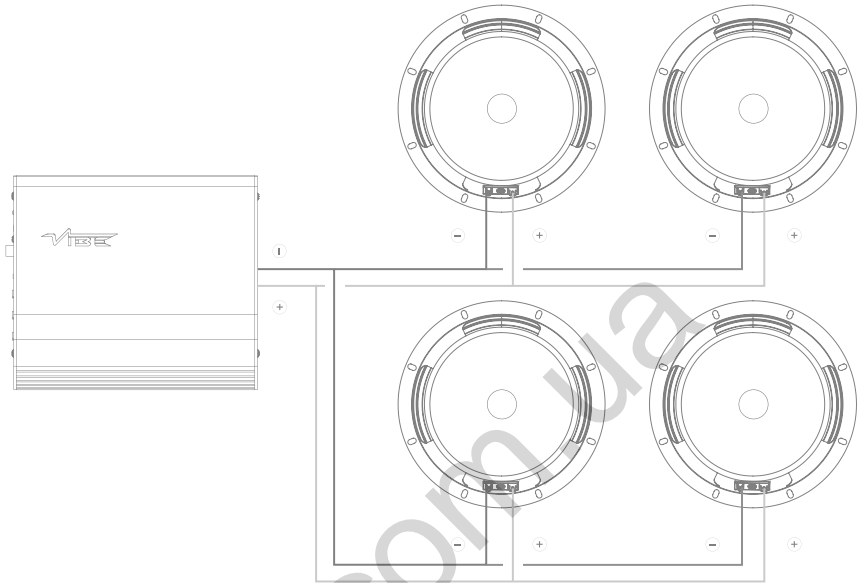

Parallel : 1Ω Impedance