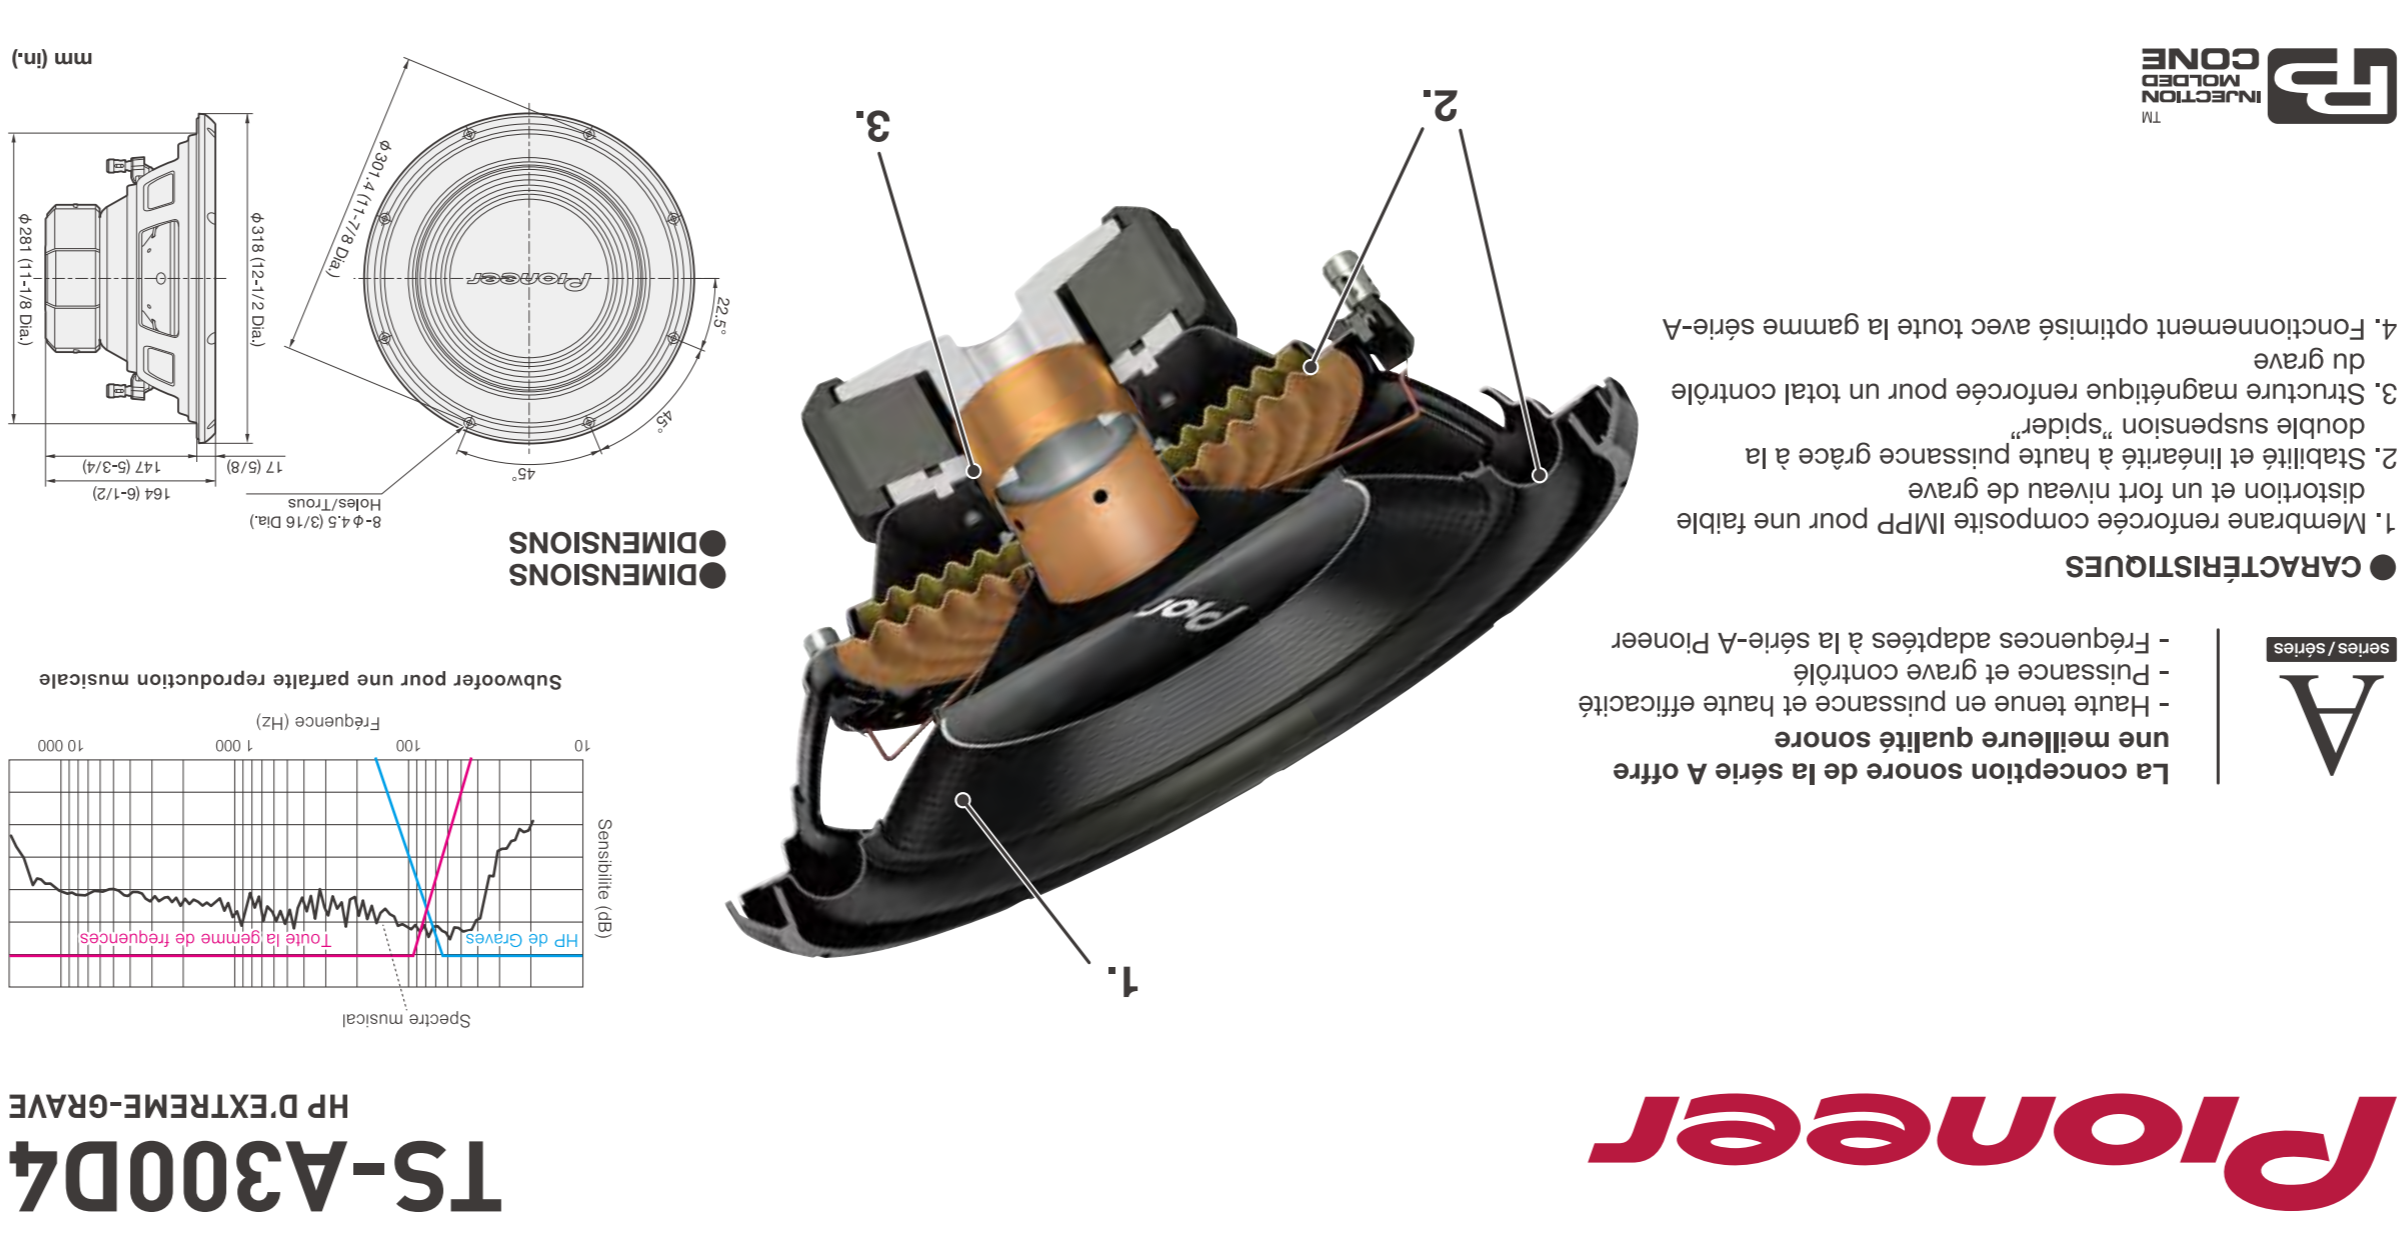

A
Series / séries
TS-A300D4
COMPONENT SUBWOOFER
HP D'EXTREME-GRAVE

Pioneer

Agissez sur product fit / Erregtege vore produkt auf
<http://www.pioneer-electronics.com> <http://www.pioneerusa.com>

AVERTISSEMENT
La protection de votre santé est notre préoccupation. Avant d'installer votre produit, veuillez lire attentivement le manuel d'instructions. L'installation incorrecte de votre produit peut entraîner un incendie, une explosion ou une décharge électrique mortelle. Lisez attentivement les instructions de sécurité et les avertissements de sécurité avant d'installer votre produit. Assurez-vous de bien lire et de comprendre toutes les informations de sécurité et les avertissements de sécurité avant d'installer votre produit.

WARRANTY
Pioneer warrants this product for a period of 3 years from the date of purchase. This warranty covers the original purchaser only. The warranty is void if the product is used for any purpose other than that specified in the user manual. For more information, please contact your local Pioneer distributor.

Pioneer
TS-A300D4
COMPONENT SUBWOOFER / HP D'EXTREME-GRAVE
KOMПОНЕНТНЫЙ САБВУФЕР

A
series / séries
TS-A300D4
COMPONENT SUBWOOFER
HP D'EXTREME-GRAVE

12"/30cm
1500wMax

Pioneer

series / séries
TS-A300D4
COMPONENT SUBWOOFER
HP D'EXTREME-GRAVE

MADE IN VIETNAM / FABRIQUE AU VIETNAM / C/ĐIỂM HỘ BỆTHAM

XIEL5
8 49838 40077 8

Pioneer
TS-A300D4
COMPONENT SUBWOOFER