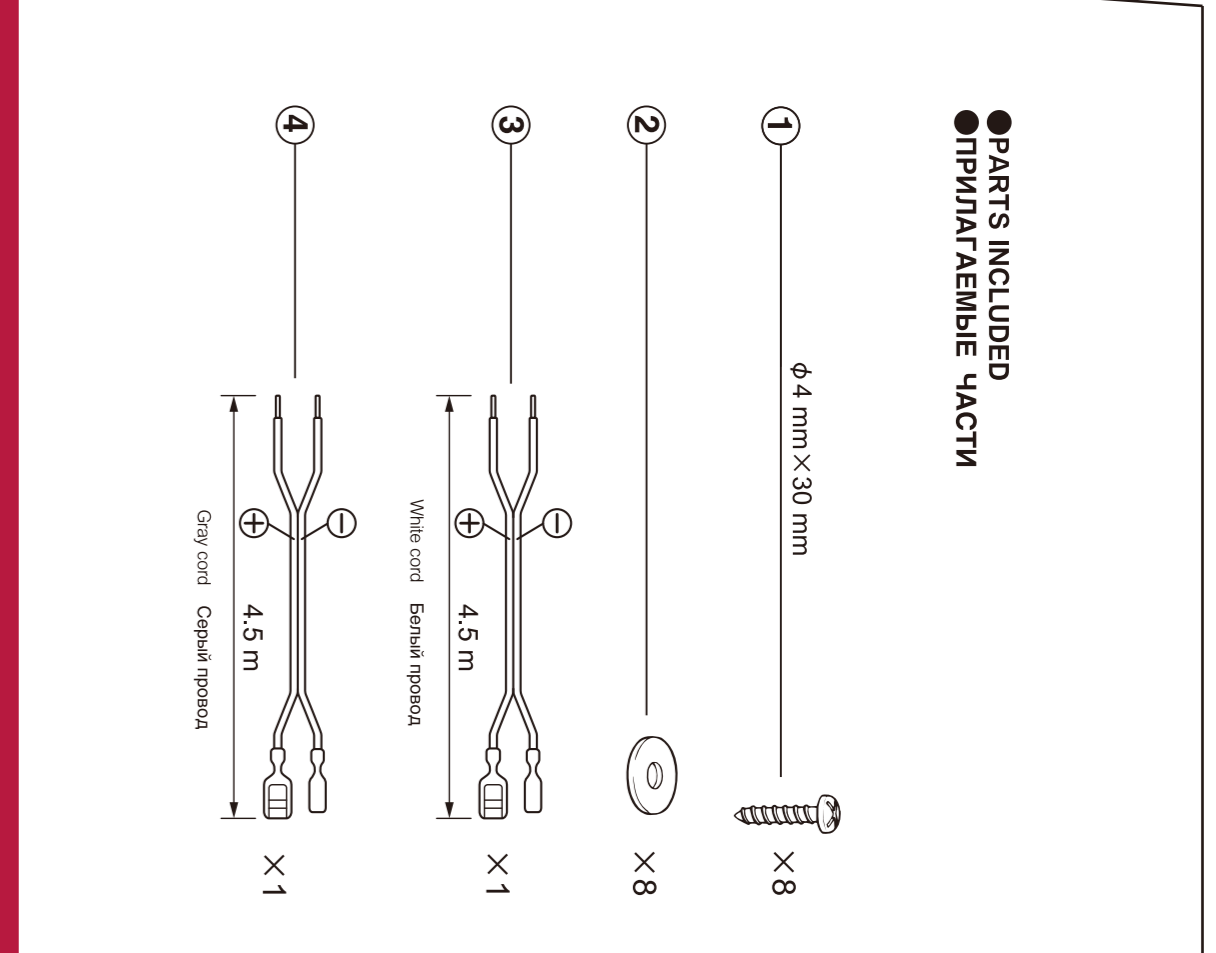

Pioneer TS-6939R 3-Way Speaker
Громкоговоритель 3-Х Полосный

500W MAX
3 WAY ПОЛОСНАЯ
6" x 9"

TS-6939R 3-Way Speaker
Громкоговоритель 3-Х Полосный

• МАКСИМАЛЬНАЯ МУЗЫКАЛЬНАЯ МОЩНОСТЬ 500 ВАТТ
• НОМИНАЛЬНАЯ МОЩНОСТЬ 90 ВАТТ
• РЕПРОДУКТОР НИЗКИХ ТОНОВ 163 мм x 237 мм
• СРЕДНЯЯ ОБЛАСТЬ 057 мм
• РЕПРОДУКТОР ВЫСОКИХ ТОНОВ 017 мм КУПОЛ
• ИМПЕДАНС 4 Ом
• ЧУВСТВИТЕЛЬНОСТЬ 92 дБ (±1,5 дБ)
• ЧАСТОТНАЯ ХАРАКТЕРИСТИКА 30 Гц К 27 КГц (-20 дБ)
• ВЕС БРУТТО 3,60 кг
• СРОК СЛУЖБЫ: 6 лет

● PARTS INCLUDED ● ПРИЛАГАЕМЫЕ ЧАСТИ
1 PAIR

CAUTION
1. Do not touch the speaker flexible wire.
2. Do not change the direction of the speaker terminal assembly.
3. Make sure the speaker terminals do not contact metal.
4. When making connections, refer also to the instruction manual of the car stereo unit.

ОСТОРОЖНО
1. Не трогайте гибкий провод динамика.
2. Не изменяйте направление подсоединений электродинамика.
3. Будьте уверены, что провода и электродинамика не имеют контакта с металлом.
4. При подсоединении обращайтесь также к руководству по эксплуатации автомобильной стереосистемы.

PIONEER CORPORATION