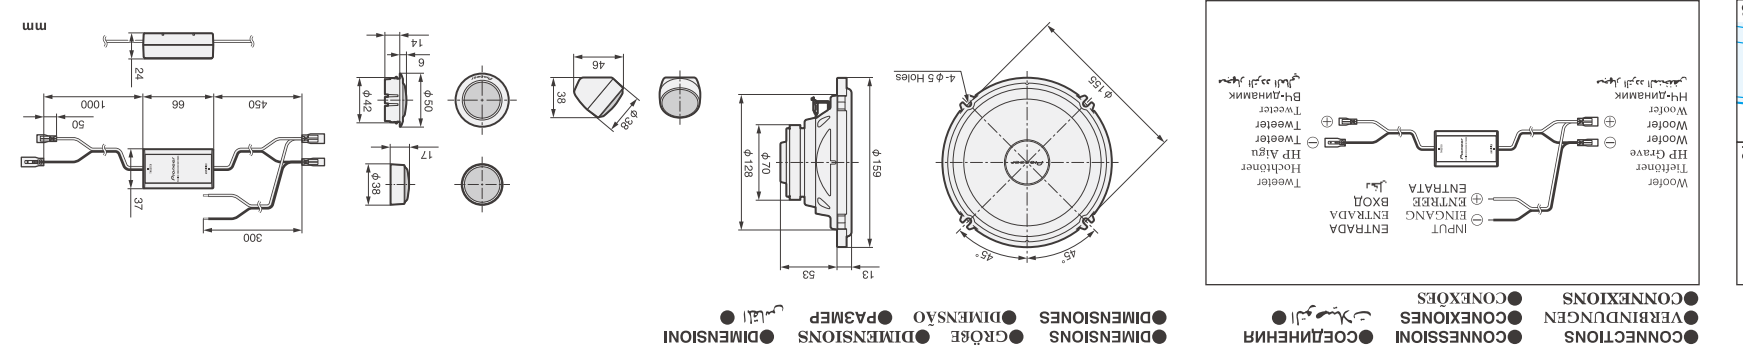

● SPECIFICATIONS
 Model: TS-651C
 Driver: 2-Way
 Dimensions: 172mm x 172mm x 57mm
 Weight: 1.53kg

● TECHNISCHE ENZELHETEN
 Model: TS-651C
 Driver: 2-Way
 Afmetingen: 172mm x 172mm x 57mm
 Gewicht: 1,53kg