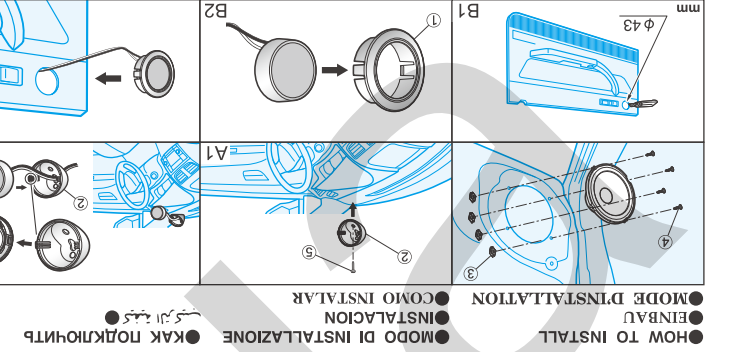

● SPECIFICATIONS
 Model: TS-651C
 Driver: 2-Way
 Dimensions: 172mm x 172mm x 57mm
 Weight: 1.53kg

● TECHNISCHE ENZELHETEN
 Model: TS-651C
 Driver: 2-Way
 Afmetingen: 172mm x 172mm x 57mm
 Gewicht: 1,53kg