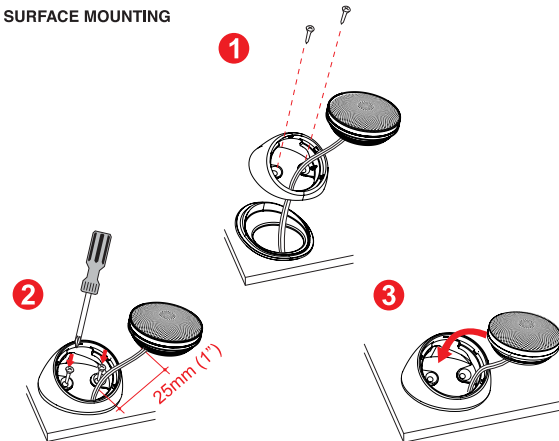

CDM600 MIDRANGE (IN 3-WAY ONLY)

6" UNIT MOUNTING

CROSSOVER MOUNTING

FLUSH MOUNTING

SURFACE MOUNTING

## 2-WAY CROSSOVER WIRING