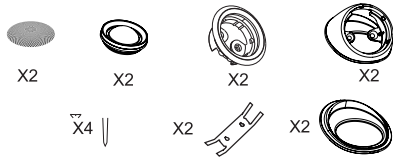

# VIRTUS<sup>nano</sup> 603 / VIRTUS<sup>nano</sup> 602

2-Way / 3-Way Slim Component System Installation Guide

VIRTUS PACKAGE CONTENT

WOOFER & CROSSOVER MOUNTING

TWEETER MOUNTING

6" WOOFER

MT120N TWEETER

2-WAY / 3-WAY CROSSOVER