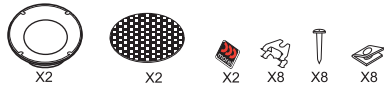

CDM600 MIDRANGE (IN 3-WAY ONLY)