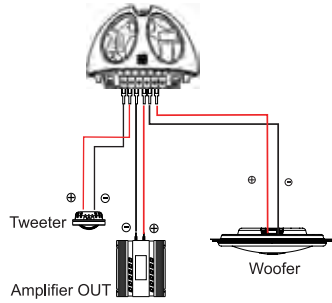

2-WAY CROSSOVER WIRING

PASSIVE SET UP