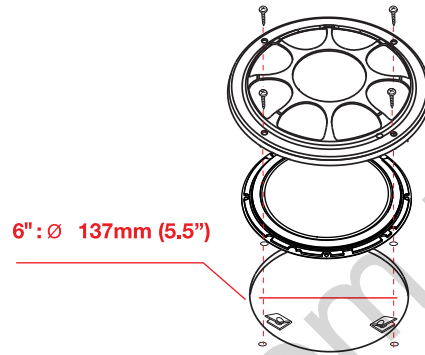

6" UNIT MOUNTING