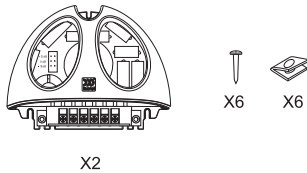

# VIRTUS<sup>nano</sup> 603 / VIRTUS<sup>nano</sup> 602

2-Way / 3-Way Slim Component System Installation Guide

VIRTUS PACKAGE CONTENT

WOOFER & CROSSOVER MOUNTING

TWEETER MOUNTING

6" WOOFER

MT120N TWEETER

2-WAY / 3-WAY CROSSOVER