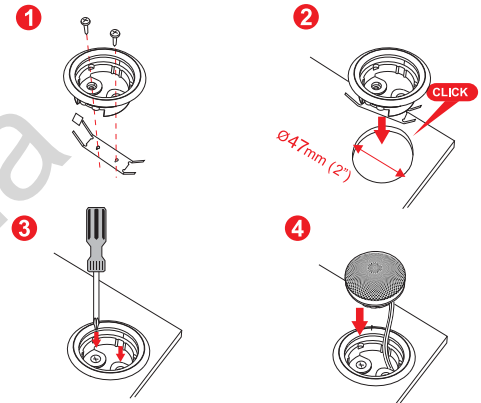

CDM600 MIDRANGE (IN 3-WAY ONLY)

6" UNIT MOUNTING

CROSSOVER MOUNTING

FLUSH MOUNTING

SURFACE MOUNTING

## 2-WAY CROSSOVER WIRING