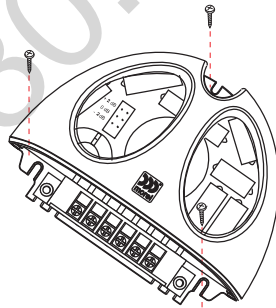

CROSSOVER MOUNTING