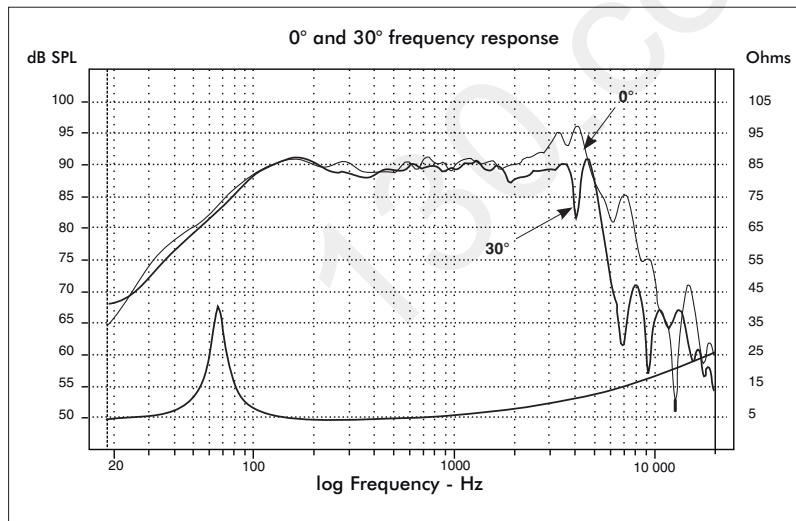

Frequency Response / Impedance