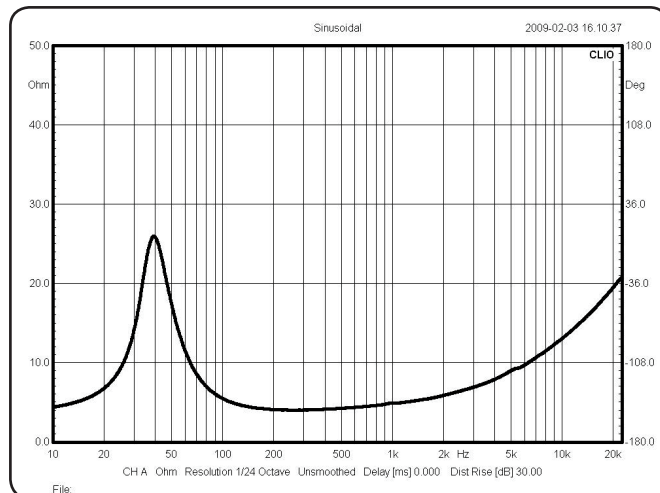

FEATURES AND BENEFITS:

- Extreme audio performance, transparent and clear sound
- Great imaging and staging capabilities
- High resolution and dynamics

Size of midrange	6,5" / 16,5 cm
Impedance	4 ohm
Fs / Qts / Vas	39 Hz / 0,33 / 18,5 litres
Rec. amp. power	50 - 200 Watt
Frequency range	30 Hz - 1000 Hz, +- 3 dB
Cone material	Aluminium
Outer size	165 mm (6,5)
Mounting hole	140 mm (5,5")
Installation depth	67 mm (2,63")
Rec. X-over freq.	50 - 500 Hz
Rec. enclosure	7-9 litres sealed (0,25 - 0,32 cuft)
Rec. cable	DLS HQS 2 x 2,5
Rec. line cable	DLS HQL

Break-in period

Allow the speakers to play at normal volume for at least 15-20 hours. After this time the performance is correct.

Technical Assistance

For technical assistance ask the shop where the product was sold or the distributor in your country. You can also send an e-mail to info@dls.se
Information can also be found on our web-site www.dls.se
We follow a policy of continuous advancement in development. For this reason all or part of specifications & designs may be changed without prior notice.

Warranty service

This speaker is covered by warranty, depending on the conditions in the country where it is sold. If the speaker is returned for service, please include the original dated receipt (or a copy) with the product.

DLS Svenska AB
P.O. Box 13029
SE-40251 Göteborg, Sweden
Tel: +46 31 840060
Fax: +46 31 844021
E-mail: info@dls.se
www.dls.se

DLS SCANDINAVIA 6 IMPEDANCE CURVE