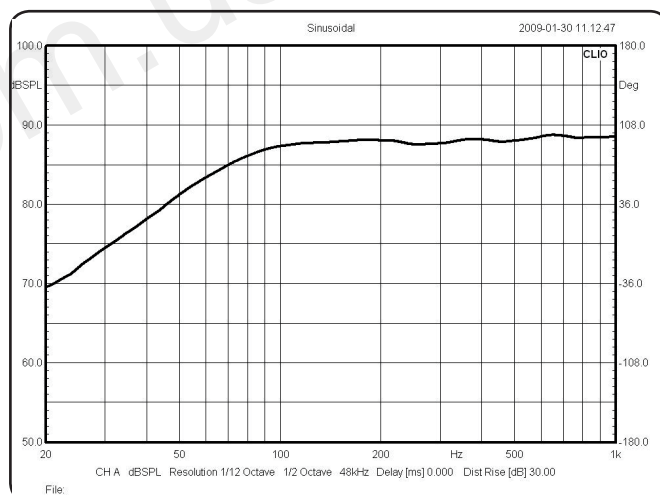

DLS SCANDINAVIA 6 FREQUENCY RESPONSE CURVE