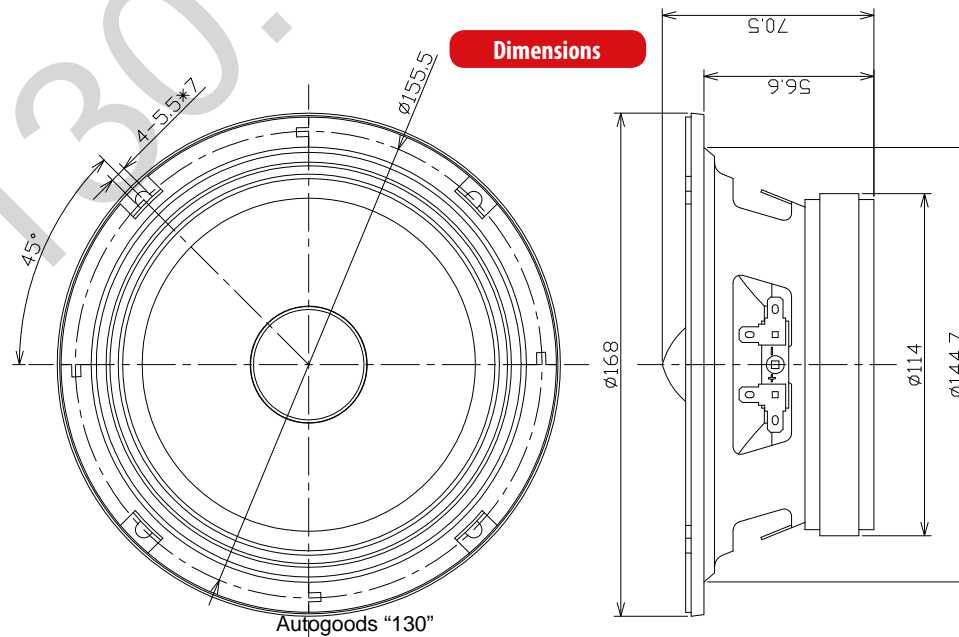

Compressed paper cone for more efficiency, softness and high quality sound

Treated Cloth edge suspension for a better efficiency

Highly detailed midrange  
Good bass response

Easy to install - Fits into the original 6.5" 16,5 cut outs (Ø145mm)

### Parameters

- Re : 3,04Ω
- Le : 0,205mH
- L2 : 0,238mH
- R2 : 2,03Ω
- Cmes : 315,77μF
- Res : 54,31Ω
- Fs : 145,3Hz
- Mms : 11,501g
- Mmd : 9,773g
- Rms : 0,671 Kg/s
- Cms : 0,104mm/N
- Kms : 9,58N/mm
- Bl : 6,035N/A
- Qms : 15,652
- Qes : 0,875
- Qts : 0,829
- Vas : 2,6027 liters
- Sd : 132,73cm<sup>2</sup>
- Lnom : 97,2/2,83V/1m

### Dimensions

### Specifications

- High efficiency midrange
- Diameter : 16,5cm (6.5")
- Max Power : 500W
- RMS Power : 125W
- Sensitivity : 97,2dB/2,83v/1m
- Impedance : 4Ω
- Freq. response : 150Hz - 10000Hz
- Mounting Depth : 56,6mm
- Recommended x-over : >150Hz
- Fs : 145Hz