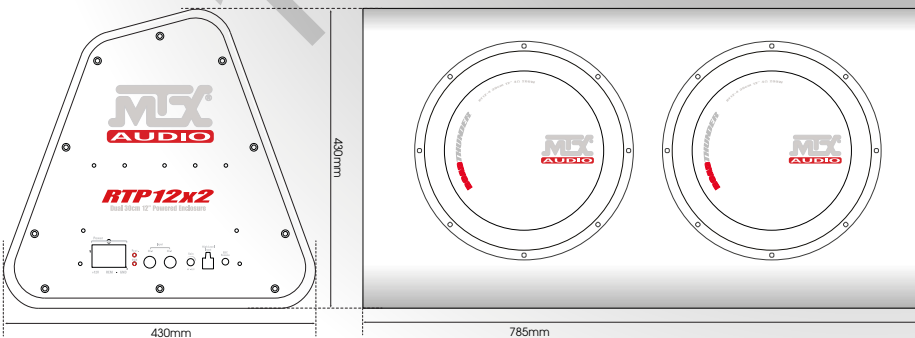

<https://130.com.ua>

RTP12x2

Vented powered enclosure with dual 12" (2x30cm) subwoofers and 320W RMS CEA class-D amp

Autogoods "130"

The best and most simple solution to add bass in your car

Dual 12" sub for more bass

Strong 15mm MDF construction

Injected brushed electroplated cone

Amp integrated on the side for a better thermal dissipation and an easier cables installation

Class-D amp for more power with less current (Less heat also...)

Specifications

- Bass-reflex powered enclosure
- Class-D power amp
- Subwoofers : 2x30cm (2x12")
- Voice coil : 38mm
- Peak power : 960W
- RMS power : 320W
- Low pass filter 18dB @ 80Hz
- EBC remote included
- High level and low level inputs
- Dimensions : 430x785x430mm