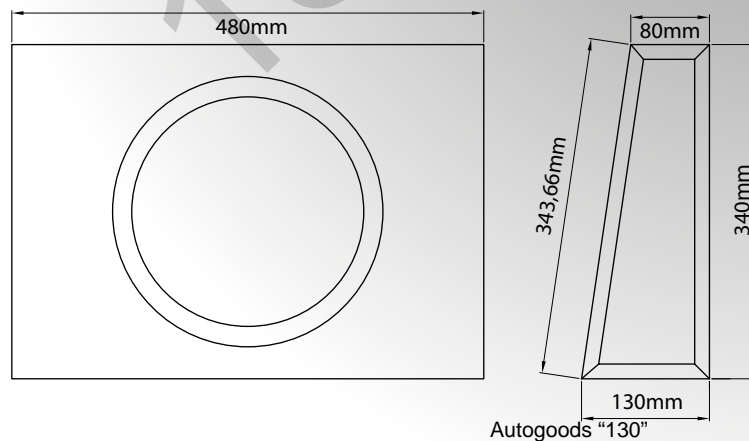

### Specifications

- Flat sealed enclosure
- 10" subwoofer
- RMS CEA Power : 300W
- Peak Power : 900W
- Impedance : 4Ω
- Sensitivity : 91dB/2,83V/1m
- Frequency Response : 29-300Hz
- Weight : 10Kg
- Dimensions : 34x48x13cm