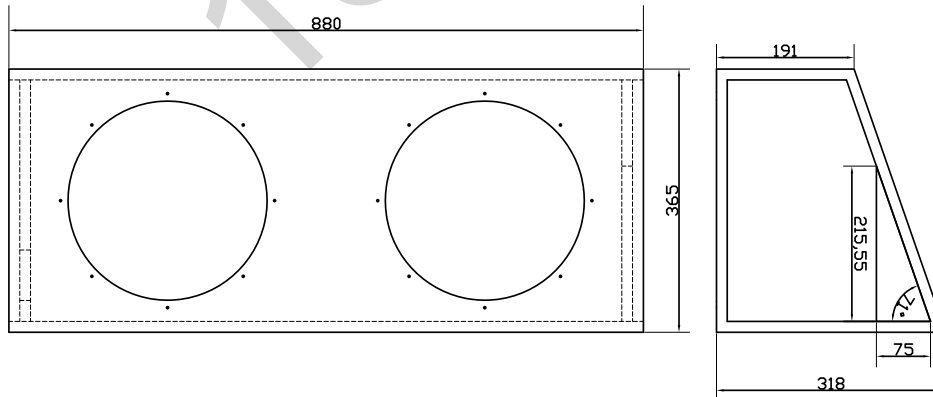

RTE12x2DV

Dual 12" vented enclosure 700W RMS 2800W Peak 2Ω

Autogoods "130"

Extraordinary bass level

Enclosure allowing to be heard before being seen...

Side port for a deeper bass and a better corner effect

Two 12" high performance subwoofers (700W RMS)

Subwoofers optimized and built for this enclosure

19mm MDF construction, rubber gasket, push terminals

Recommended amps : TX6500D

Complementary products

Specifications

- Vented enclosure
- Dual 12" subwoofers
- RMS CEA Power : 700W
- Peak Power : 2800W
- Impedance : 2Ω
- Sensitivity : 96dB/2,83V/1m
- Frequency Response : 23-300Hz
- Weight : 25Kg
- Dimensions : 88x36,5x31,8cm

mtxaudio.eu

facebook.com/MTXEurope

twitter.com/MTXEurope