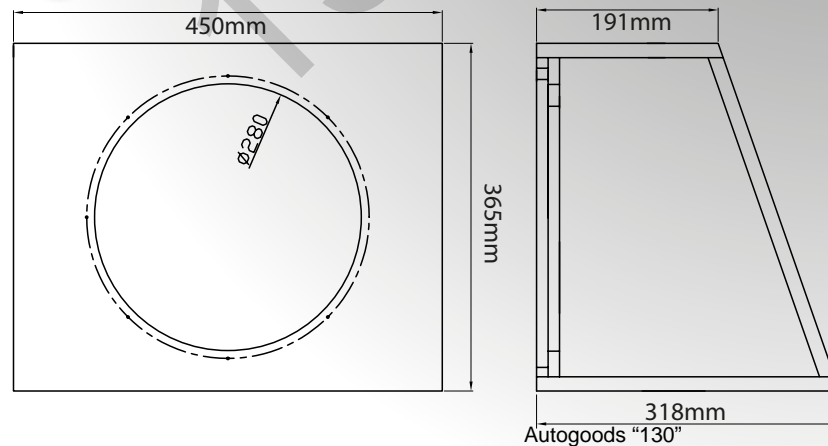

<https://130.com.ua>

RTE12AS 12" small sealed enclosure 4Ω 350W

Specifications

- Small sealed enclosure
- 12" subwoofer
- RMS CEA Power : 350W
- Peak Power : 1050W
- Impedance : 4Ω
- Sensitivity : 92,5dB/2,83V/1m
- Frequency Response : 23-300Hz
- Weight : 13Kg
- Dimensions : 36,5x45x31,8cm

12" subwoofer in a very small
easy to fit enclosure

Subwoofer optimized and built for
this specific enclosure

16mm MDF construction, rubber
gasket, spring terminals...

Recommended amps : T250 T450
TR100.2 TR100.4 TR275 TR450