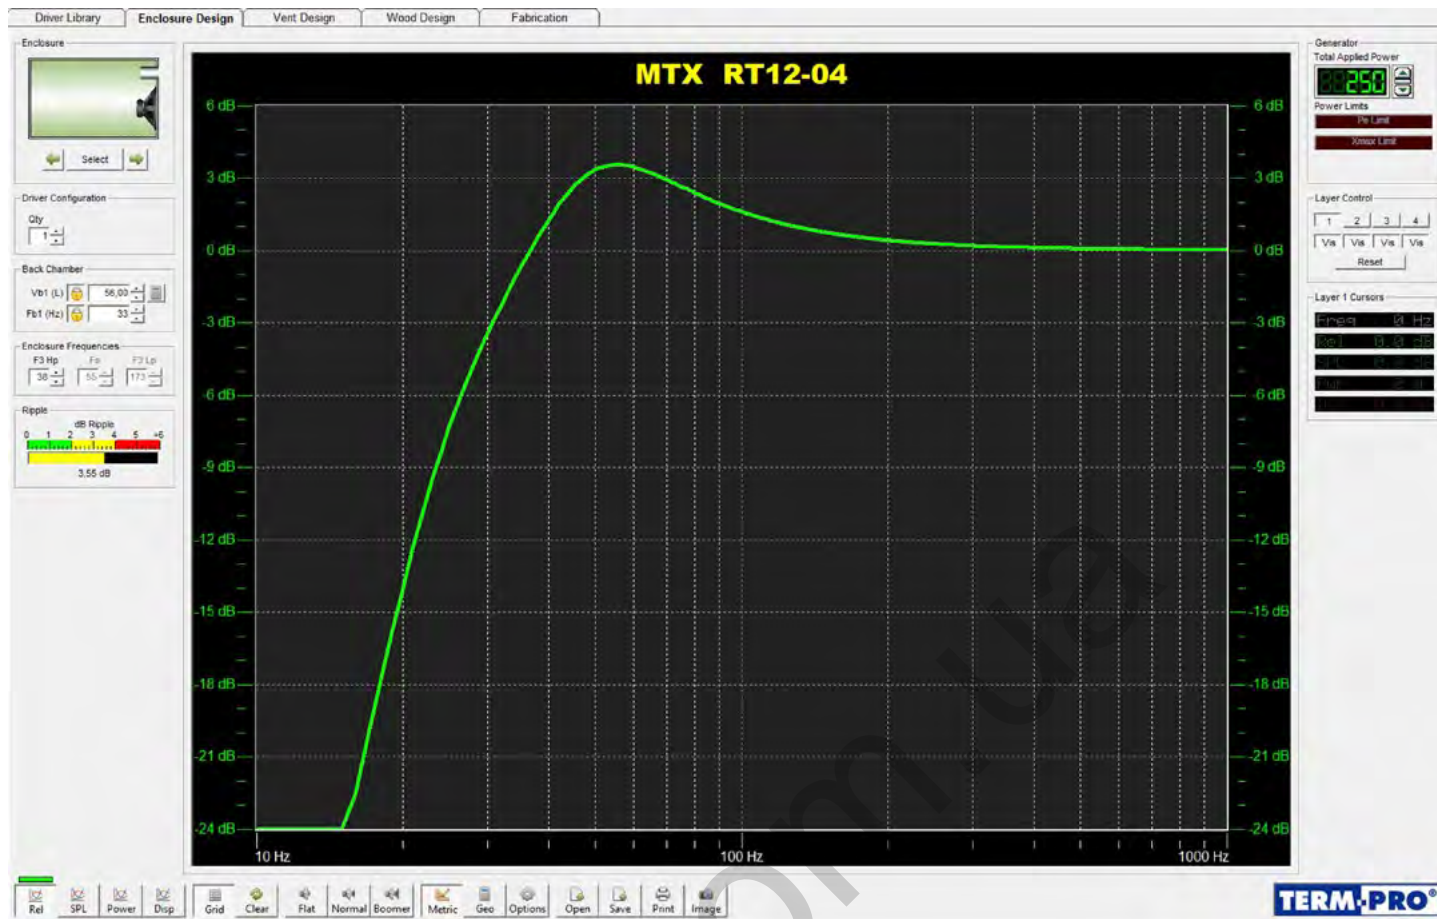

Vented Enclosure : 56.0 liters

Caja Reflex, Caisson Basse Reflex, Ventiliertes Gehäuse, Caixa Ventilada, Casse Bass Reflex, Gepoorte behuizing, Корпус с фазоинвертором, Refleksikotelo, Obudowa otwarta

Vented Enclosure

F_b : 33Hz
F₋₃ : 38Hz
Load volume : 56.0 liters
Subwoofer volume : 7.0 liters
Port volume : 2.25 liters
Internal volume : 65.25 liters

Suggested external dimensions : 35 x 40 x 68cm
Wood thickness : 25mm
Port : 2 solutions
• Aeroport : Ø10cm, depth 23cm
• Simple pipe : Ø10cm, depth 30cm
A : 35 x 68cm - Cut out : 278mm
B : 35 x 68cm
C : 30 x 35cm