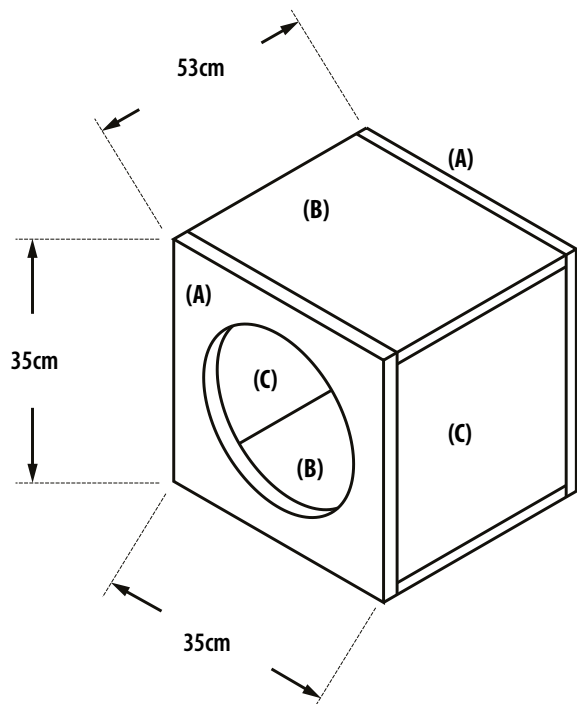

Recommended Amp Power : 125-250Watts RMS

La Potencia nominal recomendada, Puissance ampli recommandée, Empfohlene Verstärkerleistung, Potência de amplificação recomendada, Potenza consigliata dell'amplificatore, Geadviseerd versterker vermogen, Рекомендуемая мощность усилителя, Suositeltava vahvistinteho, Rekomendowana moc wzmacniacza

Sealed Enclosure : 36.0 liters

Caja Sellada, Caisson clos, Geschlossenes Gehäuse, Caixa selada, Box chiuso, Gesloten behuizing, Закрыты корпус, Suljettu kotelo, Obudowa zamknięta

Sealed Enclosure

Qtc : 1

F₋₃ : 45Hz

Net internal volume : 36.0 liters

Subwoofer volume : 7.0 liters

Load volume : 43.0 liters

Suggested external dimensions = 35x35x53cm

Wood thickness : 25mm MDF

A : 35 x 35cm - Cut out : 278mm

B : 35 x 48cm

C : 30 x 48cm