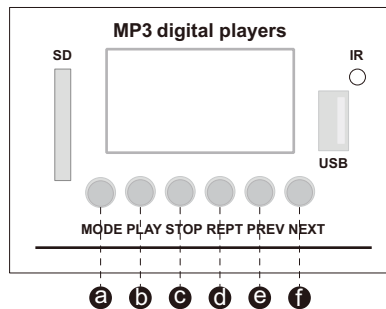

<https://130.com.ua>

MP3 Module

- ① SD Card Slot
Built-in player will read music once the card is inserted.
- ② USB Input
Built-in player will read music once the USB flash drive is inserted.
- ③ LCD Display
Mode Status will be shown on the display.

Function Buttons

- a. **MODE**
Press "Mode" button to switch between Bluetooth, FM, USB and SD mode.
Bluetooth Mode: Press "Mode" to enter. Switch on your Bluetooth and search for the "Bluetooth" to connect it to your device.
FM Mode: Press "Mode" to enter. Press "PLAY" to auto search and save the channels.
- b. **PLAY**
Press to play or pause the track. When in FM mode, press to auto search and save channels.
- c. **STOP**
Press to stop playing. When in SD/USB mode, press to enter the menu.
- d. **REPT**
Press to switch the play mode, such as in order or shuffle.
- e. **PREV**
Short press for previous track and long press to turn down volume. When in FM mode, short press for previous channel.
- f. **NEXT**
Short press for next track and long press to turn up volume. When in FM mode, short press for next channel.

Operation

- Level Indicator and Power Indicator
- MP3 Module
- 6 Independent Speaker Volume Knob
- Power Switch
- Treble and Bass Knobs
- LINE Input Volume Knob
- MIC Volume Knob
- MIC Reminder Tone Button
- MIC 2 Input Port