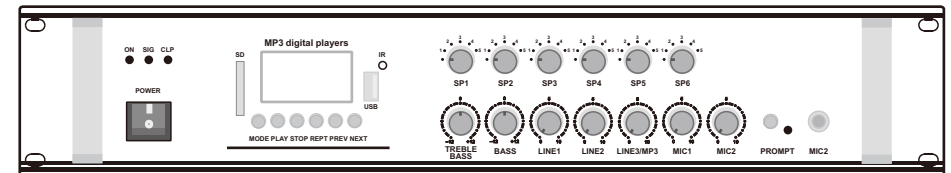

<https://130.com.ua>

MP3 Module

- ① SD Card Slot
Built-in player will read music once the card is inserted.
- ② USB Input
Built-in player will read music once the USB flash drive is inserted.
- ③ LCD Display
Mode Status will be shown on the display.

Function Buttons

- a. **MODE**
Press "Mode" button to switch between Bluetooth, FM, USB and SD mode.
Bluetooth Mode: Press "Mode" to enter. Switch on your Bluetooth and search for the "Bluetooth" to connect it to your device.
FM Mode: Press "Mode" to enter. Press "PLAY" to auto search and save the channels.
- b. **PLAY**
Press to play or pause the track. When in FM mode, press to auto search and save channels.
- c. **STOP**
Press to stop playing. When in SD/USB mode, press to enter the menu.
- d. **REPT**
Press to switch the play mode, such as in order or shuffle.
- e. **PREV**
Short press for previous track and long press to turn down volume. When in FM mode, short press for previous channel.
- f. **NEXT**
Short press for next track and long press to turn up volume. When in FM mode, short press for next channel.

MT-PowerAUDIO MIXING AMPLIFIER USER MANUAL

PMA-180-6 / PMA-240-6
PMA-360-6 / PMA-500-6

Packing List

amplifier

user manual

Instruction

This machine is a professional Hi-Fi power Amplifier with transistors. It has reliable protective device for short circuit, over load and overheat. This machine features high electrical performance index, stable reliability, easy operation and other advantages. It can be used for amplifying quality language and music.

Operation

- Level Indicator and Power Indicator
- MP3 Module
- 6 Independent Speaker Volume Knob
- Power Switch
- Treble and Bass Knobs
- LINE Input Volume Knob
- MIC Volume Knob
- MIC Reminder Tone Button
- MIC 2 Input Port