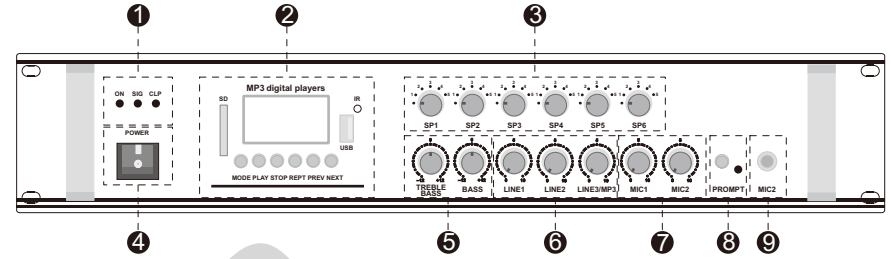

Specifications

Model No.	PMA-180-6	PMA-240-6	PMA-360-6	PMA-500-6
Output Power (Rated)	180W	240W	360W	500W
Total Harmonic Distortion	60Hz-16KHz<0.1%			
Signal-To-Noise Ratio	MIC: 66dB LINE: 102dB			
Input	MIC IN x2, LINE IN x3, USB/SD/Bluetooth/FM			
Input Impedance	MIC: 600Ω LINE: 10KΩ			
Input Sensitivity	MIC: 66dB LINE: -10dB			
Output	Direct outputs: 8Ω, 70V, 100V; Zone outputs: 6 zones; Monitor output/bridge signal output x1			
Frequency Response (±3dB)	60Hz - 16kHz ±0.5dB			
Power Supply	100 - 240V 50/60Hz			
Product Dimension (mm)	480x330x88	480x330x88	480x330x88	480x360x88
Product Weight	8.1kg	9.6 kg	10.8 kg	12.2kg

Operation

- Level Indicator and Power Indicator
- MP3 Module
- 6 Independent Speaker Volume Knob
- Power Switch
- Treble and Bass Knobs
- LINE Input Volume Knob
- MIC Volume Knob
- MIC Reminder Tone Button
- MIC 2 Input Port