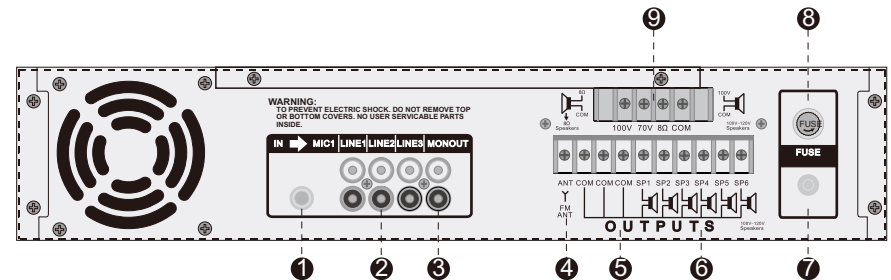

Specifications

Model No.	PMA-180-6	PMA-240-6	PMA-360-6	PMA-500-6
Output Power (Rated)	180W	240W	360W	500W
Total Harmonic Distortion	60Hz-16KHz<0.1%			
Signal-To-Noise Ratio	MIC: 66dB LINE: 102dB			
Input	MIC IN x2, LINE IN x3, USB/SD/Bluetooth/FM			
Input Impedance	MIC: 600Ω LINE: 10KΩ			
Input Sensitivity	MIC: 66dB LINE: -10dB			
Output	Direct outputs: 8Ω, 70V, 100V; Zone outputs: 6 zones; Monitor output/bridge signal output x1			
Frequency Response (±3dB)	60Hz - 16kHz ±0.5dB			
Power Supply	100 - 240V 50/60Hz			
Product Dimension (mm)	480x330x88	480x330x88	480x330x88	480x360x88
Product Weight	8.1kg	9.6 kg	10.8 kg	12.2kg

Operation

- Level Indicator and Power Indicator
- MP3 Module
- 6 Independent Speaker Volume Knob
- Power Switch
- Treble and Bass Knobs
- LINE Input Volume Knob
- MIC Volume Knob
- MIC Reminder Tone Button
- MIC 2 Input Port

Operation

- MIC 1 Input Terminal
- LINE 1,2,3 Input Terminal
- Parallel Output Terminal
- FM Antenna Terminal
- COM Output Terminal Strip
- 6 Independent Speaker Output Terminal
- Power Cord
- Fuse Base
- 8Ω, 70V, 100V Output Terminal