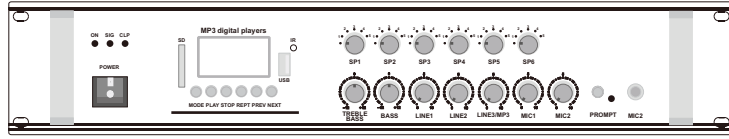

Packing List

amplifier

Instruction

This machine is a professional Hi-Fi power Amplifier with transistors. It has reliable protective device for short circuit, over load and overheat. This machine features high electrical performance index, stable reliability, easy operation and other advantages. It can be used for amplifying quality language and music.

Operation Remarks

In order to protect this machine, please note the following points:

1. Do not expose the product to rain, high temperature or sunlight. And avoid getting water into the product via ventilation hole.
2. Use the product only with the voltage specified on the unit.
3. Do not operate the product in the place with high electromagnetic field.
4. Ensure the earth terminal is connected to a proper ground for safety.
5. If this machine has faults, please ask qualified professional to repair it.

Specifications

Model No.	PMA-180-6	PMA-240-6	PMA-360-6	PMA-500-6
Output Power (Rated)	180W	240W	360W	500W
Total Harmonic Distortion	60Hz-16KHz<0.1%			
Signal-To-Noise Ratio	MIC: 66dB LINE: 102dB			
Input	MIC IN x2, LINE IN x3, USB/SD/Bluetooth/FM			
Input Impedance	MIC: 600Ω LINE: 10KΩ			
Input Sensitivity	MIC: 66dB LINE: -10dB			
Output	Direct outputs: 8Ω, 70V, 100V; Zone outputs: 6 zones; Monitor output/bridge signal output x1			
Frequency Response (±3dB)	60Hz - 16kHz ±0.5dB			
Power Supply	100 - 240V 50/60Hz			
Product Dimension (mm)	480x330x88	480x330x88	480x330x88	480x360x88
Product Weight	8.1kg	9.6 kg	10.8 kg	12.2kg