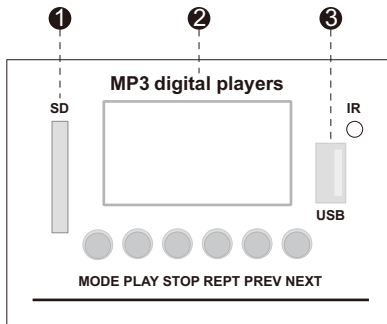

<https://130.com.ua>

MP3 Module

- ① SD Card Slot
Built-in player will read music once the card is inserted.
- ② USB Input
Built-in player will read music once the USB flash drive is inserted.
- ③ LCD Display
Mode Status will be shown on the display.

Function Buttons

- a. **MODE**
Press "Mode" button to switch between Bluetooth, FM, USB and SD mode.
Bluetooth Mode: Press "Mode" to enter. Switch on your Bluetooth and search for the "Bluetooth" to connect it to your device.
FM Mode: Press "Mode" to enter. Press "PLAY" to auto search and save the channels.
- b. **PLAY**
Press to play or pause the track. When in FM mode, press to auto search and save channels.
- c. **STOP**
Press to stop playing. When in SD/USB mode, press to enter the menu.
- d. **REPT**
Press to switch the play mode, such as in order or shuffle.
- e. **PREV**
Short press for previous track and long press to turn down volume. When in FM mode, short press for previous channel.
- f. **NEXT**
Short press for next track and long press to turn up volume. When in FM mode, short press for next channel.

Operation

- Level Indicator and Power Indicator
- MP3 Module
- 6 Independent Speaker Volume Knob
- Power Switch
- Treble and Bass Knobs
- LINE Input Volume Knob
- MIC Volume Knob
- MIC Reminder Tone Button
- MIC 2 Input Port

Operation

- MIC 1 Input Terminal
- LINE 1,2,3 Input Terminal
- Parallel Output Terminal
- FM Antenna Terminal
- COM Output Terminal Strip
- 6 Independent Speaker Output Terminal
- Power Cord
- Fuse Base
- 8Ω, 70V, 100V Output Terminal