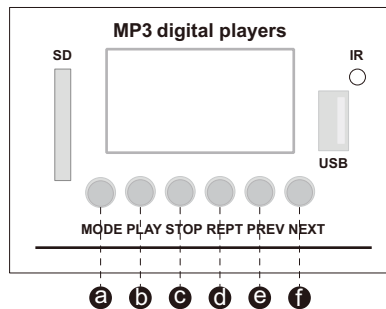

<https://130.com.ua>

MP3 Module

- ① SD Card Slot
Built-in player will read music once the card is inserted.
- ② USB Input
Built-in player will read music once the USB flash drive is inserted.
- ③ LCD Display
Mode Status will be shown on the display.

Function Buttons

- a. **MODE**
Press "Mode" button to switch between Bluetooth, FM, USB and SD mode.
Bluetooth Mode: Press "Mode" to enter. Switch on your Bluetooth and search for the "Bluetooth" to connect it to your device.
FM Mode: Press "Mode" to enter. Press "PLAY" to auto search and save the channels.
- b. **PLAY**
Press to play or pause the track. When in FM mode, press to auto search and save channels.
- c. **STOP**
Press to stop playing. When in SD/USB mode, press to enter the menu.
- d. **REPT**
Press to switch the play mode, such as in order or shuffle.
- e. **PREV**
Short press for previous track and long press to turn down volume. When in FM mode, short press for previous channel.
- f. **NEXT**
Short press for next track and long press to turn up volume. When in FM mode, short press for next channel.

Operation

- ❶ Level Indicator and Power Indicator
- ❷ MP3 Module
- ❸ 6 Independent Speaker Volume Knob
- ❹ Power Switch
- ❺ Treble and Bass Knobs
- ❻ LINE Input Volume Knob
- ❼ MIC Volume Knob
- ❽ MIC Reminder Tone Button
- ❾ MIC 2 Input Port