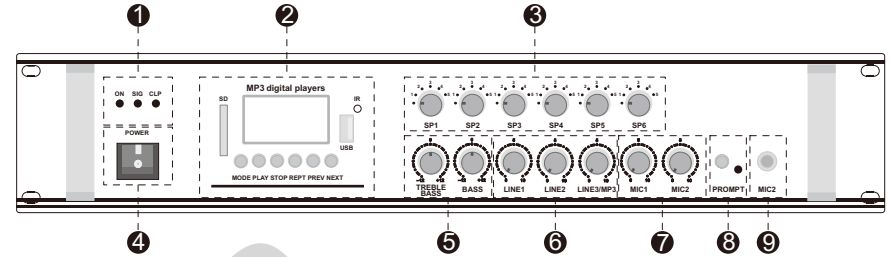

Specifications

Model No.	PMA-180-6	PMA-240-6	PMA-360-6	PMA-500-6
Output Power (Rated)	180W	240W	360W	500W
Total Harmonic Distortion	60Hz-16KHz<0.1%			
Signal-To-Noise Ratio	MIC: 66dB LINE: 102dB			
Input	MIC IN x2, LINE IN x3, USB/SD/Bluetooth/FM			
Input Impedance	MIC: 600Ω LINE: 10KΩ			
Input Sensitivity	MIC: 66dB LINE: -10dB			
Output	Direct outputs: 8Ω, 70V, 100V; Zone outputs: 6 zones; Monitor output/bridge signal output x1			
Frequency Response (±3dB)	60Hz - 16kHz ±0.5dB			
Power Supply	100 - 240V 50/60Hz			
Product Dimension (mm)	480x330x88	480x330x88	480x330x88	480x360x88
Product Weight	8.1kg	9.6 kg	10.8 kg	12.2kg

Operation

- ❶ Level Indicator and Power Indicator
- ❷ MP3 Module
- ❸ 6 Independent Speaker Volume Knob
- ❹ Power Switch
- ❺ Treble and Bass Knobs
- ❻ LINE Input Volume Knob
- ❼ MIC Volume Knob
- ❽ MIC Reminder Tone Button
- ❾ MIC 2 Input Port