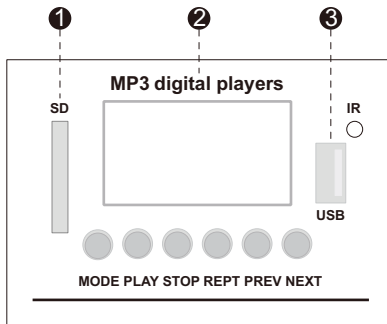

<https://130.com.ua>

MP3 Module

- ① SD Card Slot
Built-in player will read music once the card is inserted.
- ② USB Input
Built-in player will read music once the USB flash drive is inserted.
- ③ LCD Display
Mode Status will be shown on the display.

Function Buttons

- a. **MODE**
Press "Mode" button to switch between Bluetooth, FM, USB and SD mode.
Bluetooth Mode: Press "Mode" to enter. Switch on your Bluetooth and search for the "Bluetooth" to connect it to your device.
FM Mode: Press "Mode" to enter. Press "PLAY" to auto search and save the channels.
- b. **PLAY**
Press to play or pause the track. When in FM mode, press to auto search and save channels.
- c. **STOP**
Press to stop playing. When in SD/USB mode, press to enter the menu.
- d. **REPT**
Press to switch the play mode, such as in order or shuffle.
- e. **PREV**
Short press for previous track and long press to turn down volume. When in FM mode, short press for previous channel.
- f. **NEXT**
Short press for next track and long press to turn up volume. When in FM mode, short press for next channel.

Operation

- ❶ Level Indicator and Power Indicator
- ❷ MP3 Module
- ❸ 6 Independent Speaker Volume Knob
- ❹ Power Switch
- ❺ Treble and Bass Knobs
- ❻ LINE Input Volume Knob
- ❼ MIC Volume Knob
- ❽ MIC Reminder Tone Button
- ❾ MIC 2 Input Port

Operation

- ❶ MIC 1 Input Terminal
- ❷ LINE 1,2,3 Input Terminal
- ❸ Parallel Output Terminal
- ❹ FM Antenna Terminal
- ❺ COM Output Terminal Strip
- ❻ 6 Independent Speaker Output Terminal
- ❼ Power Cord
- ❽ Fuse Base
- ❾ 8Ω, 70V, 100V Output Terminal