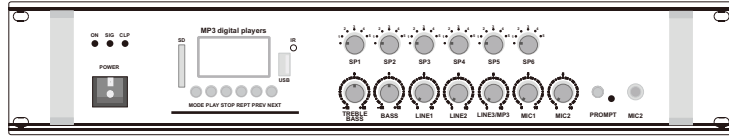

Packing List

amplifier

Instruction

This machine is a professional Hi-Fi power Amplifier with transistors. It has reliable protective device for short circuit, over load and overheat. This machine features high electrical performance index, stable reliability, easy operation and other advantages. It can be used for amplifying quality language and music.

Operation Remarks

In order to protect this machine, please note the following points:

1. ❶ Do not expose the product to rain, high temperature or sunlight. And avoid getting water into the product via ventilation hole.
2. ❷ Use the product only with the voltage specified on the unit.
3. ❸ Do not operate the product in the place with high electromagnetic field.
4. ❹ Ensure the earth terminal is connected to a proper ground for safety.
5. ❺ If this machine has faults, please ask qualified professional to repair it.

Specifications

Model No.	PMA-180-6	PMA-240-6	PMA-360-6	PMA-500-6
Output Power (Rated)	180W	240W	360W	500W
Total Harmonic Distortion	60Hz-16KHz<0.1%			
Signal-To-Noise Ratio	MIC: 66dB LINE: 102dB			
Input	MIC IN x2, LINE IN x3, USB/SD/Bluetooth/FM			
Input Impedance	MIC: 600Ω LINE: 10KΩ			
Input Sensitivity	MIC: 66dB LINE: -10dB			
Output	Direct outputs: 8Ω, 70V, 100V; Zone outputs: 6 zones; Monitor output/bridge signal output x1			
Frequency Response (±3dB)	60Hz - 16kHz ±0.5dB			
Power Supply	100 - 240V 50/60Hz			
Product Dimension (mm)	480x330x88	480x330x88	480x330x88	480x360x88
Product Weight	8.1kg	9.6 kg	10.8 kg	12.2kg