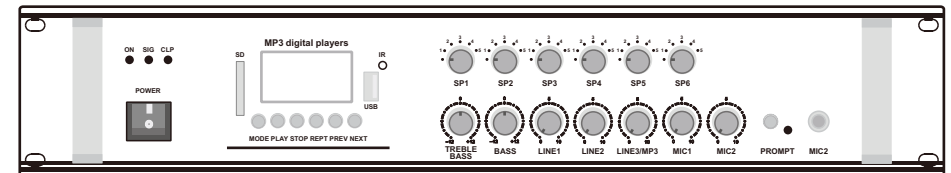

<https://130.com.ua>

MP3 Module

- ① SD Card Slot
Built-in player will read music once the card is inserted.
- ② USB Input
Built-in player will read music once the USB flash drive is inserted.
- ③ LCD Display
Mode Status will be shown on the display.

Function Buttons

- a. **MODE**
Press "Mode" button to switch between Bluetooth, FM, USB and SD mode.
Bluetooth Mode: Press "Mode" to enter. Switch on your Bluetooth and search for the "Bluetooth" to connect it to your device.
FM Mode: Press "Mode" to enter. Press "PLAY" to auto search and save the channels.
- b. **PLAY**
Press to play or pause the track. When in FM mode, press to auto search and save channels.
- c. **STOP**
Press to stop playing. When in SD/USB mode, press to enter the menu.
- d. **REPT**
Press to switch the play mode, such as in order or shuffle.
- e. **PREV**
Short press for previous track and long press to turn down volume. When in FM mode, short press for previous channel.
- f. **NEXT**
Short press for next track and long press to turn up volume. When in FM mode, short press for next channel.

MT-PowerAUDIO MIXING AMPLIFIER USER MANUAL

PMA-180-6 / PMA-240-6
PMA-360-6 / PMA-500-6

Packing List

amplifier

user manual

Instruction

This machine is a professional Hi-Fi power Amplifier with transistors. It has reliable protective device for short circuit, over load and overheat. This machine features high electrical performance index, stable reliability, easy operation and other advantages. It can be used for amplifying quality language and music.

Operation

- ❶ Level Indicator and Power Indicator
- ❷ MP3 Module
- ❸ 6 Independent Speaker Volume Knob
- ❹ Power Switch
- ❺ Treble and Bass Knobs
- ❻ LINE Input Volume Knob
- ❼ MIC Volume Knob
- ❽ MIC Reminder Tone Button
- ❾ MIC 2 Input Port