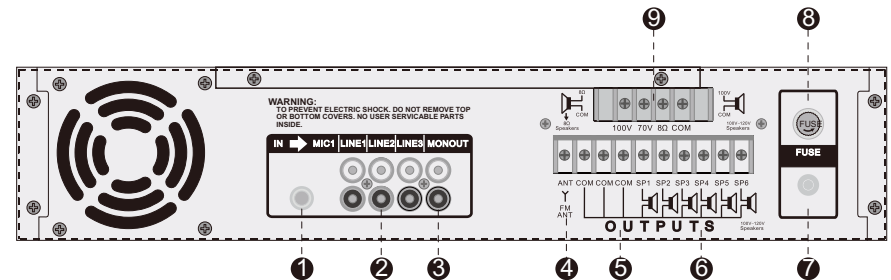

Operation

1. ❶ MIC 1 Input Terminal
2. ❷ LINE 1,2,3 Input Terminal
3. ❸ Parallel Output Terminal
4. ❹ FM Antenna Terminal
5. ❺ COM Output Terminal Strip
6. ❻ 6 Independent Speaker Output Terminal
7. ❼ Power Cord
8. ❽ Fuse Base
9. ❾ 8Ω, 70V, 100V Output Terminal