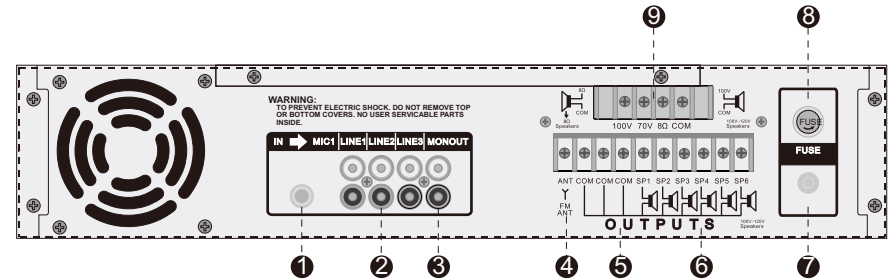

Specifications

Model No.	PMA-180-6	PMA-240-6	PMA-360-6	PMA-500-6
Output Power (Rated)	180W	240W	360W	500W
Total Harmonic Distortion	60Hz-16KHz<0.1%			
Signal-To-Noise Ratio	MIC: 66dB LINE: 102dB			
Input	MIC IN x2, LINE IN x3, USB/SD/Bluetooth/FM			
Input Impedance	MIC: 600Ω LINE: 10KΩ			
Input Sensitivity	MIC: 66dB LINE: -10dB			
Output	Direct outputs: 8Ω, 70V, 100V; Zone outputs: 6 zones; Monitor output/bridge signal output x1			
Frequency Response (±3dB)	60Hz - 16kHz ±0.5dB			
Power Supply	100 - 240V 50/60Hz			
Product Dimension (mm)	480x330x88	480x330x88	480x330x88	480x360x88
Product Weight	8.1kg	9.6 kg	10.8 kg	12.2kg

Operation

- Level Indicator and Power Indicator
- MP3 Module
- 6 Independent Speaker Volume Knob
- Power Switch
- Treble and Bass Knobs
- LINE Input Volume Knob
- MIC Volume Knob
- MIC Reminder Tone Button
- MIC 2 Input Port

Operation

- MIC 1 Input Terminal
- LINE 1,2,3 Input Terminal
- Parallel Output Terminal
- FM Antenna Terminal
- COM Output Terminal Strip
- 6 Independent Speaker Output Terminal
- Power Cord
- Fuse Base
- 8Ω, 70V, 100V Output Terminal