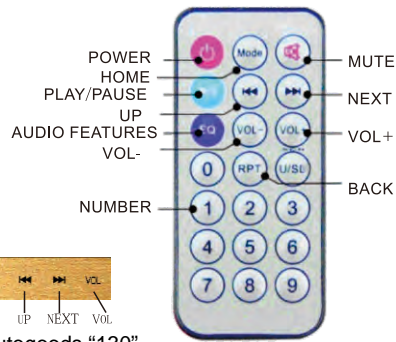

<https://130.com.ua>

MT-PowerAUDIO

AM-50

Home intelligent music control system

- Operating temperature:-5-60.
- Power supply: AC 20V 50Hz.
- Output power: 25W+25W (MAX)
- Output impedance: 8 Ω
- Frequency response: 20Hz-20KHz
- Infrared remote control distance: ≤ 8M
- Bluetooth transmission distance: ≤ 8M
- Dimensions: 86 × 86 × 51MM
- Hole size: 72 × 72 × 50MM

Instructions for use:

Power switch: wave power switch to the left to boot, 3-5 seconds into the boot of the machine interface

M: Bluetooth/music/radio/voice switching

Play/pause button: in music play pause, long radio automatically searches for radio stations and in other functions short press ban function

Previous track key: in music, a song choice on the radio on channel select

The next song key: next song in the music selection, under radio on channel select

VOL keys: volume, with the key combination for curved up and down volume adjustment, short press VOL up and down song combinations you can adjust the volume size, shortpress m key to exit.