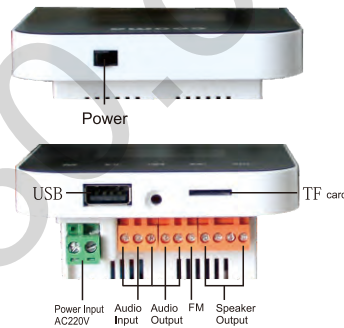

Instructions for use:

Power switch: wave power switch to the left to boot, 3-5 seconds into the boot of the machine interface

M: Bluetooth/music/radio/voice switching

Play/pause button: in music play pause, long radio automatically searches for radio stations and in other functions short press ban function

Previous track key: in music, a song choice on the radio on channel select

The next song key: next song in the music selection, under radio on channel select

VOL keys: volume, with the key combination for curved up and down volume adjustment, short press VOL up and down song combinations you can adjust the volume size, shortpress m key to exit.

Audio features: Rock, pop, classic, jazz, bass and many other sound effects to choose from.

Choose a variety of play modes: single loop, all loop and other models to choose from.

5-channel audio source select: 1 public source (wiring input) and 4-channel local sound source (FM, TF, USB, BLUETOOTH)