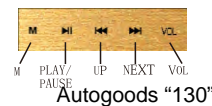

Instructions for use:

Power switch: wave power switch to the left to boot, 3-5 seconds into the boot of the machine interface

M: Bluetooth/music/radio/voice switching

Play/pause button: in music play pause, long radio automatically searches for radio stations and in other functions short press ban function

Previous track key: in music, a song choice on the radio on channel select

The next song key: next song in the music selection, under radio on channel select

VOL keys: volume, with the key combination for curved up and down volume adjustment, short press VOL up and down song combinations you can adjust the volume size, shortpress m key to exit.