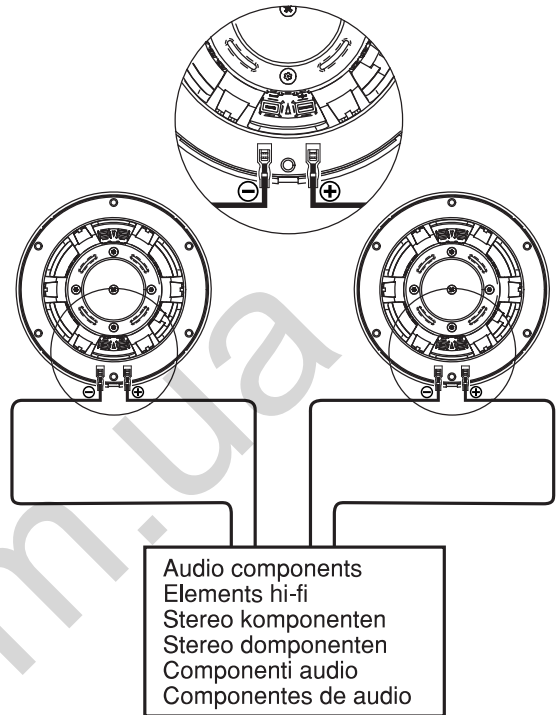

<http://130.com.ua>

MARINE SPEAKER
HAUT-PARLEUR MARINE

KFC-1653MRG

INSTALLATION INSTRUCTIONS
PROCEDURES D'INSTALLATION

Speaker locations
Plazierung der Lautsprecher
Luogo di installazione degli altoparlanti

Emplacement des haut-parleurs
Plaatsen van luidsprekers
Ubicacion de los altavoces

Connections
Anschlüsse
Collegamenti

Raccordements
Aansluitingen
Conexiones

Dimensions
Dimensions
Abmessungen
Afmetingen
Dimensioni
Dimensiones

Parts included
Mitgeliefertes zubehör
Parti incluse

Parts comprises
Bijgeleverde onderdelen
Partes incluidas

φ 4x30 x 12

..... x 12

SPECIFICATIONS

speakers

Woofer	160 mm (6-1/2 in.) PP cone Type
	283 g (10 oz) Magnet
Tweeter	25 mm (1 in.) PEI Balanced dome Type
Peak Power	150 Watts
Rated Power	30 Watts
Frequency Response	60 Hz - 20,000 Hz
Sensitivity	86 dB / W at 1 m
Impedance	4 Ohms
Net Weight With Grille	1,922 g (4.2 lb) / Pair