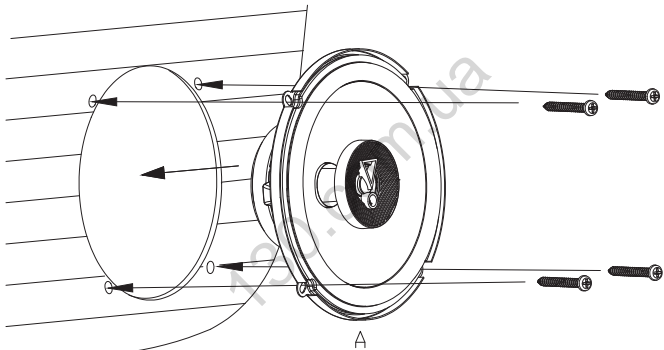

Autogoods "130"