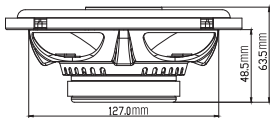

STAGE3 627

Autogoods "130"