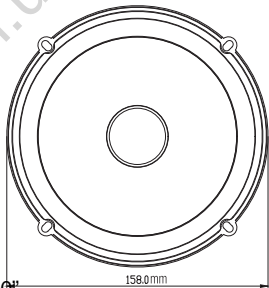

Autogoods "130"