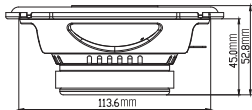

STAGE3 527

Autogoods "130"