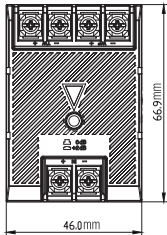

Autogoods "130"