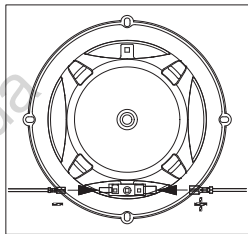

STAGE3 637F

Autogoods "130"