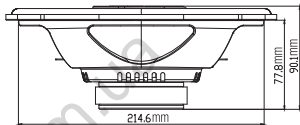

STAGE3 9637F

Autogoods "130"