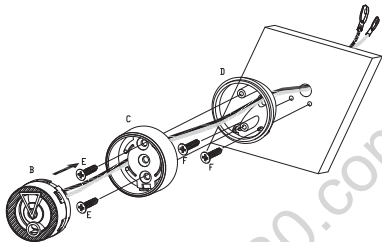

Autogoods "130"