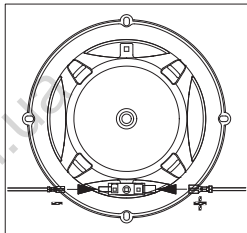

STAGE3 527

Autogoods "130"