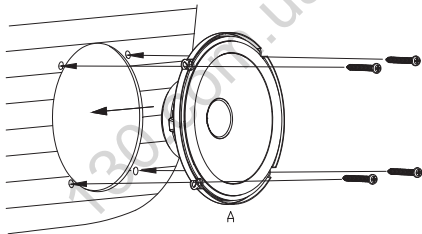

STAGE3 607CF

Autogoods "130"