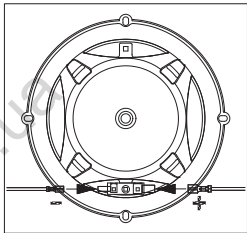

STAGE3 427

Autogoods "130"