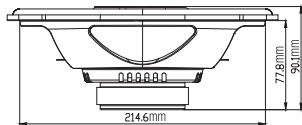

STAGE3 9637

Autogoods "430"