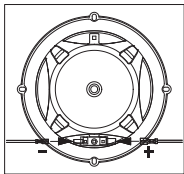

Autogoods "130"