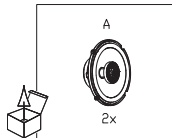

STAGE3 627F

Autogoods "130"