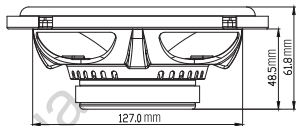

Autogoods "130"