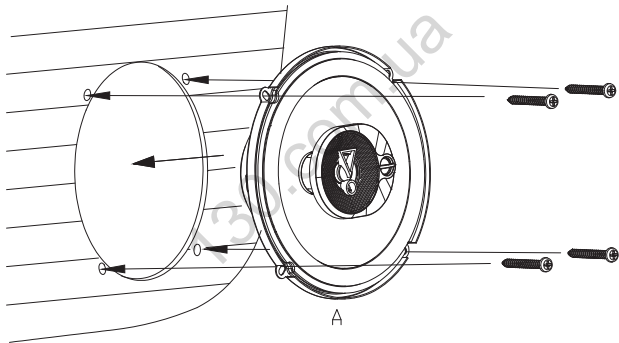

A
Autogoods "130"