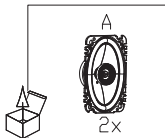

Autogoods "130"