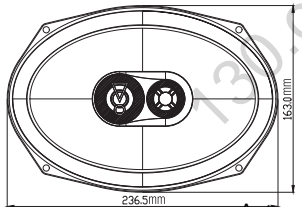

STAGE3 9637

Autogoods "430"