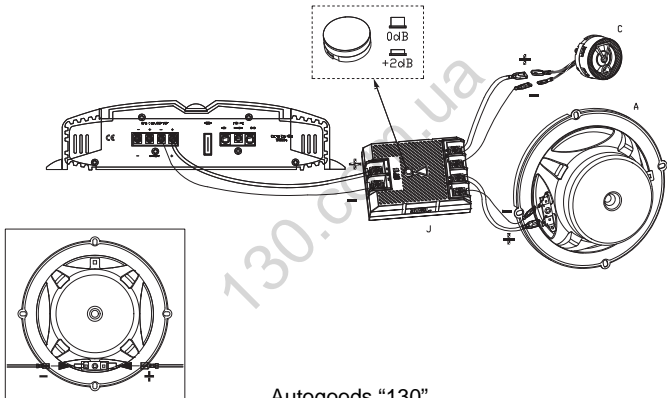

Autogoods "130"