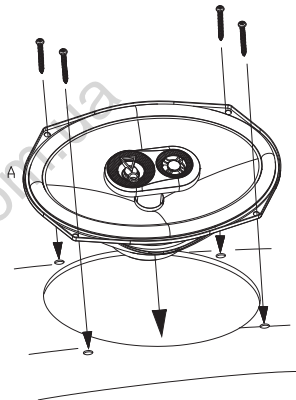

Autogoods "130"