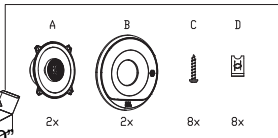

STAGE3 427

Autogoods "130"