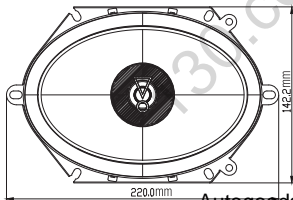

STAGE3 8627

Autogoods "130"