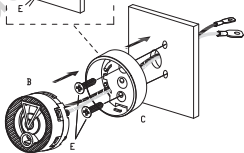

Autogoods "130"