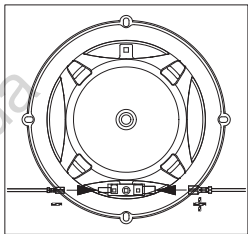

STAGE3 637F

Autogoods "130"