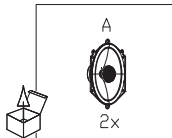

STAGE3 8627

Autogoods "130"