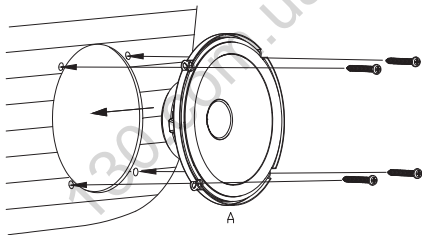

STAGE3 607CF

Autogoods "130"