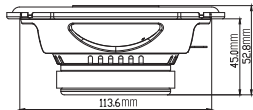

STAGE3 527

Autogoods "130"