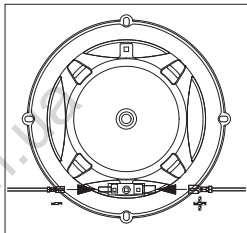

STAGE3 9637

Autogoods "430"