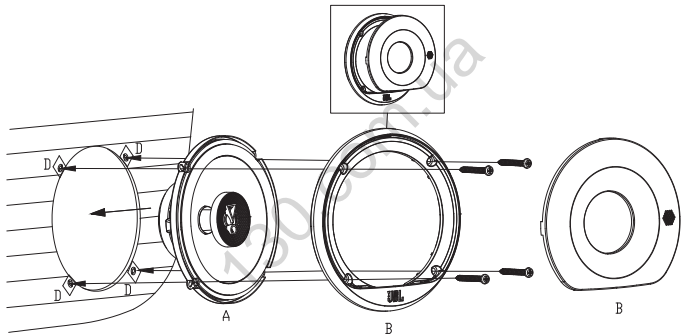

Autogoods "130"