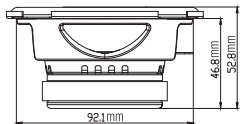

STAGE3 427F

Autogoods "130"