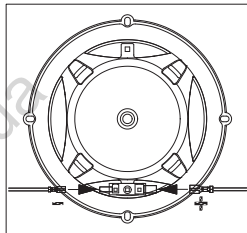

STAGE3 627F

Autogoods "130"