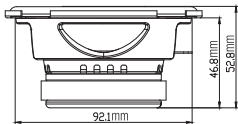

STAGE3 427

Autogoods "130"