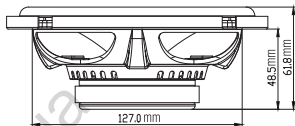

STAGE3 607C

Autogoods "130"

Autogoods "130"

Autogoods "130"

Autogoods "130"

Specification

- Type: 6-1/2" (165mm) 2-way component system car speaker
- Power Handling: 50W RMS, 250W (Peak)
- Sensitivity (@2.83V/1m): 92dB
- Frequency Response: 55Hz - 20kHz
- Impedance: 3ohms