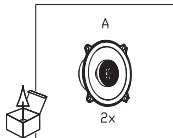

STAGE3 527F

Autogoods "130"