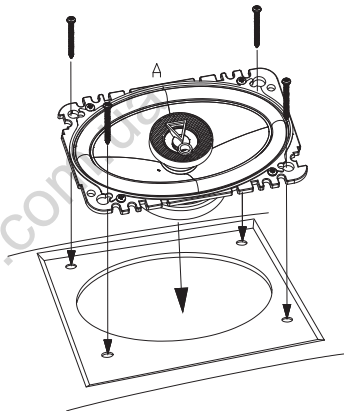

Autogoods "130"