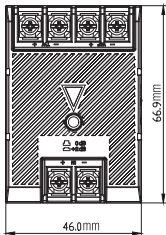

Autogoods "130"