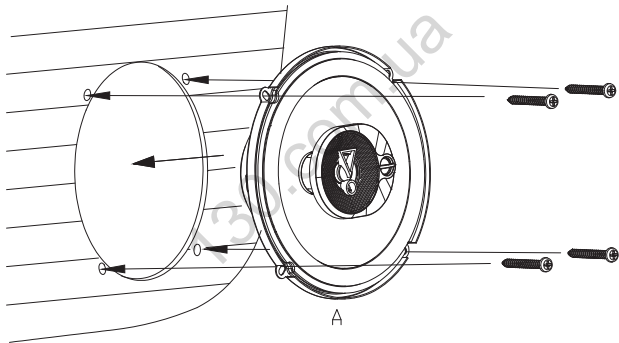

Autogoods "130"