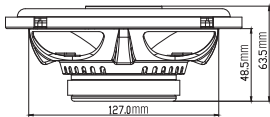

STAGE3 627

Autogoods "130"