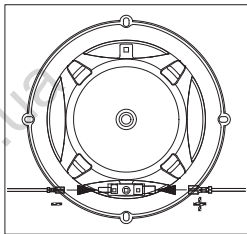

STAGE3 627

Autogoods "130"