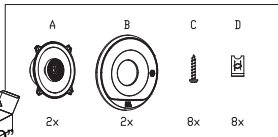

STAGE3 427

Autogoods "130"