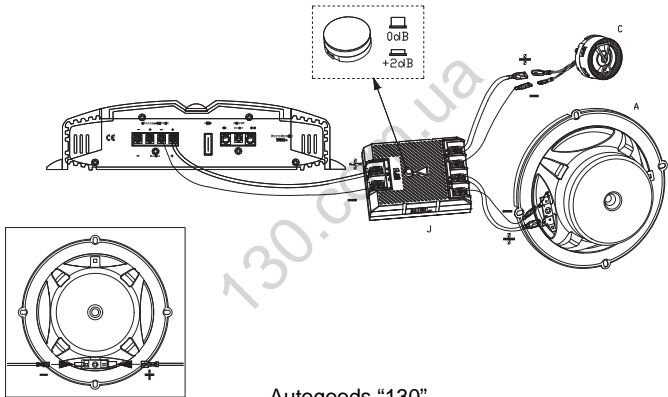

STAGE3 607C

Autogoods "130"

Autogoods "130"

Autogoods "130"

Autogoods "130"

Specification

- Type: 6-1/2" (165mm) 2-way component system car speaker
- Power Handling: 50W RMS, 250W (Peak)
- Sensitivity (@2.83V/1m): 92dB
- Frequency Response: 55Hz - 20kHz
- Impedance: 3ohms