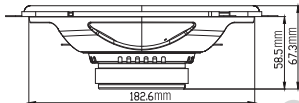

STAGE3 8627

Autogoods "130"