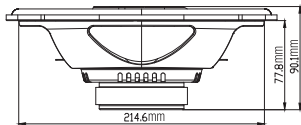

STAGE3 9637

Autogoods "430"