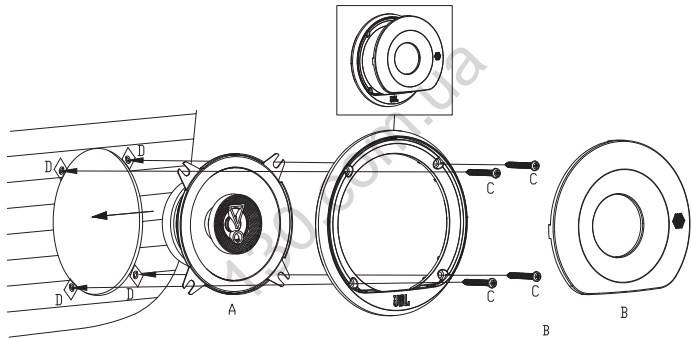

Autogoods "130"