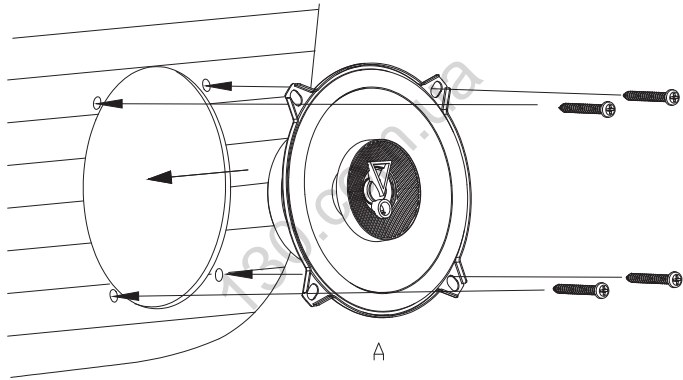

Autogoods "130"

STAGE3 527F

Autogoods "130"

Autogoods "130"

Specification

- Type: 5-1/4" (130mm) 2-way coaxial car speaker for factory upgrade without grille
- Power Handling: 40W RMS, 200W (Peak)
- Sensitivity (@2.83V/1m): 91dB
- Frequency Response: 75Hz - 20kHz
- Impedance: 3ohms