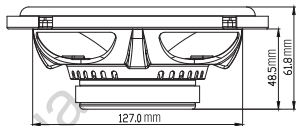

Autogoods "130"

STAGE3 607CF

Autogoods "130"

Autogoods "130"

Autogoods "130"

Autogoods "130"

Specification

- Type: 6-1/2" (165mm) 2-way component system car speaker for factory upgrade without grille
- Power Handling: 50W RMS, 250W (Peak)
- Sensitivity (@2.83V/1m): 92dB
- Frequency Response: 55Hz - 20kHz
- Impedance: 3ohms