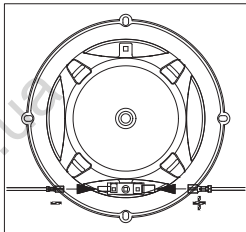

STAGE3 427

Autogoods "130"