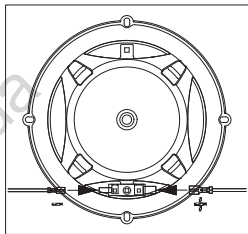

STAGE3 8627

Autogoods "130"