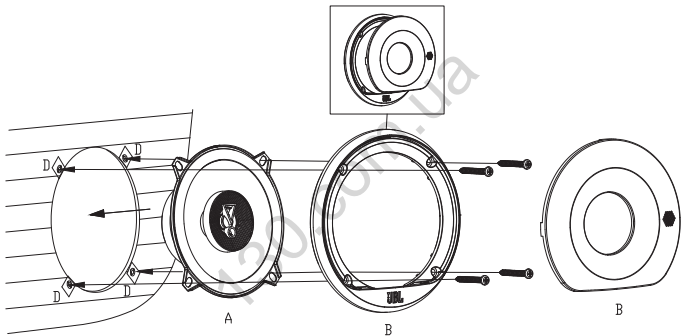

Autogoods "130"