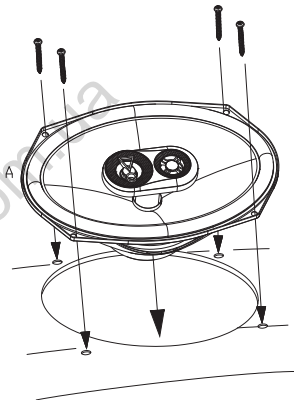

Autogoods "130"