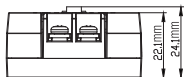

Autogoods "130"