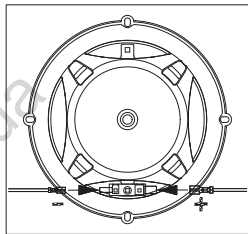

STAGE3 527F

Autogoods "130"