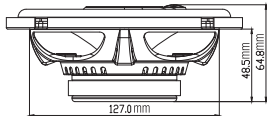

STAGE3 637F

Autogoods "130"