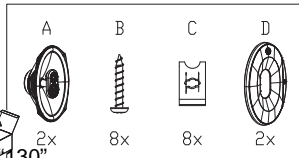

STAGE3 9637

Autogoods "430"