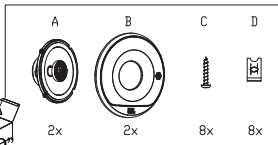

STAGE3 627

Autogoods "130"