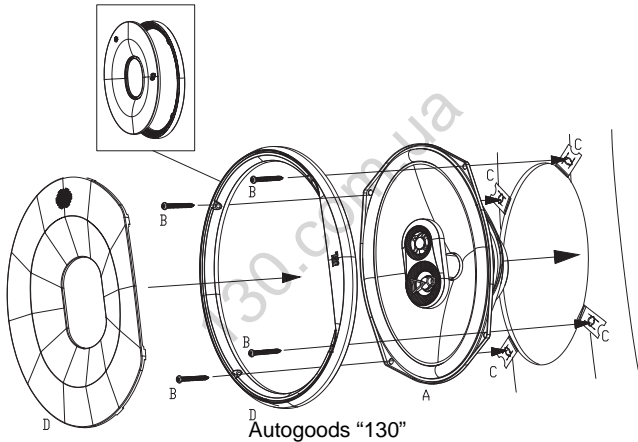

Autogoods "130"

STAGE3 9637

Autogoods "430"

Specification

- Type: 6" x 9" (152mm x 230mm) 3-way car speaker
- Power Handling: 75W RMS, 375W (Peak)
- Sensitivity (@2.83V/1m): 93dB
- Frequency Response: 50Hz - 20kHz
- Impedance: 3ohms