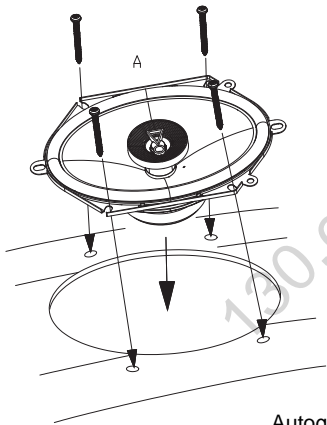

Autogoods "130"