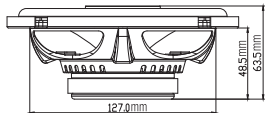

STAGE3 627F

Autogoods "130"