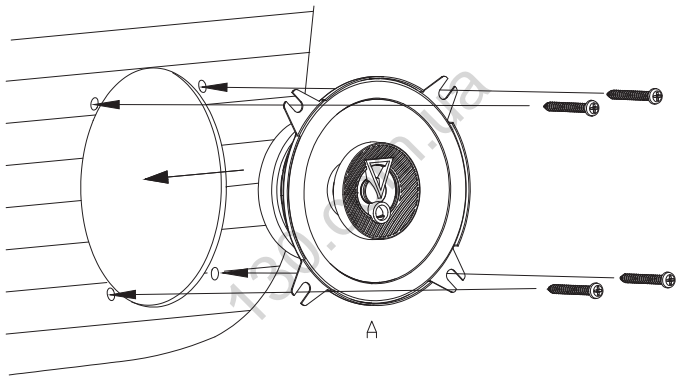

Autogoods "130"

STAGE3 427F

Autogoods "130"

Autogoods "130"

Specification

- Type: 4" (100mm) 2-way coaxial car speaker for factory upgrade without grille
- Power Handling: 30W RMS, 150W (Peak)
- Sensitivity (@2.83V/1m): 90 dB
- Frequency Response: 75Hz - 20kHz
- Impedance: 3 ohms