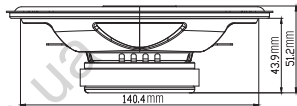

STAGE3 6427

Autogoods "130"