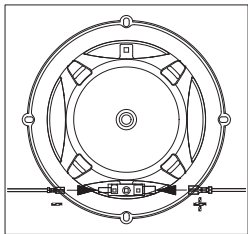

Autogoods "130"