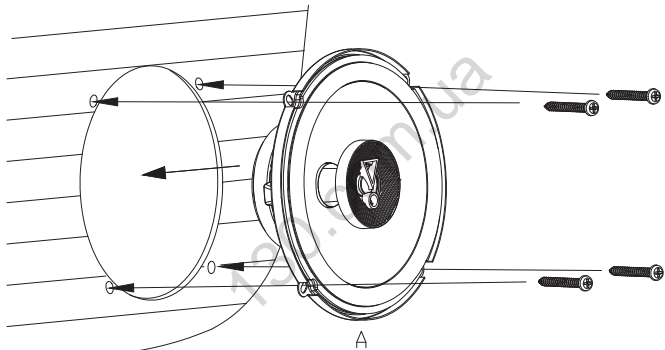

Autogoods "130"