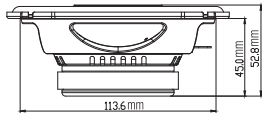

STAGE3 527F

Autogoods "130"