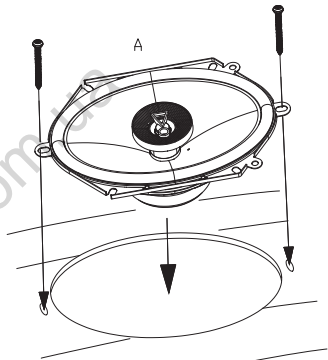

Autogoods "130"