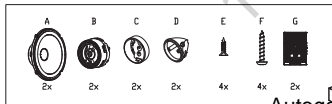

Autogoods "130"