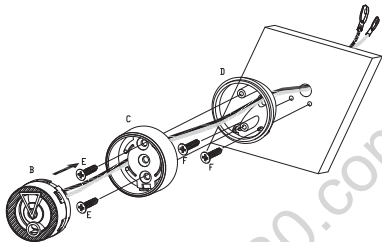

Autogoods "130"

STAGE3 607CF

Autogoods "130"

Autogoods "130"

Autogoods "130"

Autogoods "130"

Specification

- Type: 6-1/2" (165mm) 2-way component system car speaker for factory upgrade without grille
- Power Handling: 50W RMS, 250W (Peak)
- Sensitivity (@2.83V/1m): 92dB
- Frequency Response: 55Hz - 20kHz
- Impedance: 3ohms