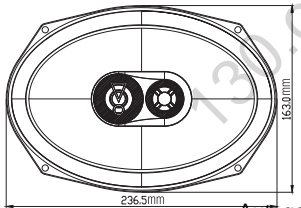

STAGE3 9637

Autogoods "430"