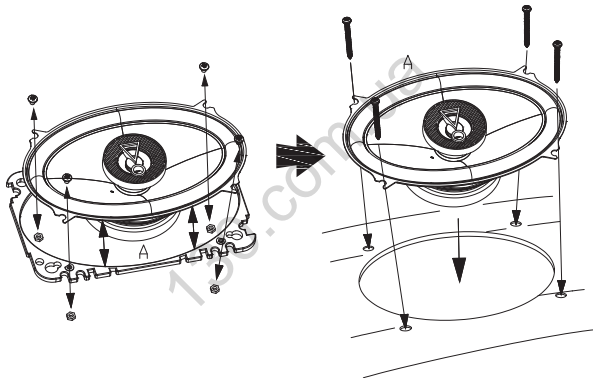

Autogoods "130"

STAGE3 6427

Autogoods "130"

Autogoods "130"

Autogoods "130"

Specification

- Type: 4" x 6" (100mm x 152mm) 2-way coaxial car speaker
- Power Handling: 35W RMS, 175W (Peak)
- Sensitivity (@2.83V/1m): 91dB
- Frequency Response: 75Hz - 20kHz
- Impedance: 3ohms