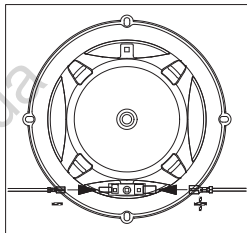

STAGE3 427F

Autogoods "130"