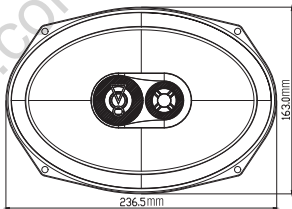

STAGE3 9637F

Autogoods "130"