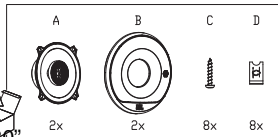

STAGE3 527

Autogoods "130"