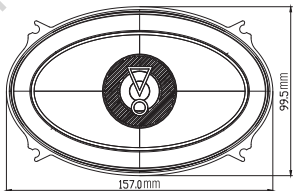

STAGE3 6427

Autogoods "130"