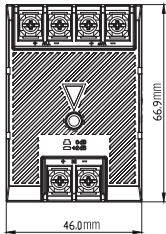

Autogoods "130"