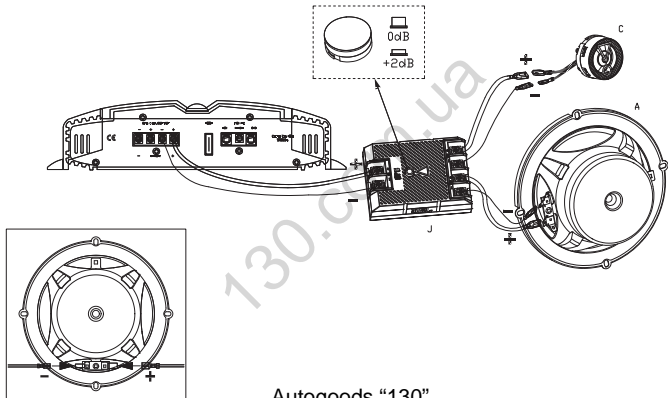

Autogoods "130"

STAGE3 607CF

Autogoods "130"

Autogoods "130"

Autogoods "130"

Autogoods "130"

Specification

- Type: 6-1/2" (165mm) 2-way component system car speaker for factory upgrade without grille
- Power Handling: 50W RMS, 250W (Peak)
- Sensitivity (@2.83V/1m): 92dB
- Frequency Response: 55Hz - 20kHz
- Impedance: 3ohms