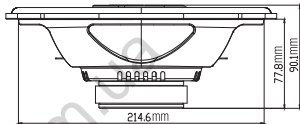

STAGE3 9637F

Autogoods "130"