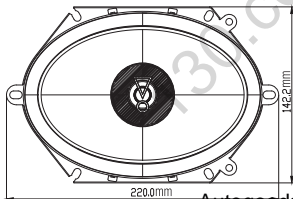

STAGE3 8627

Autogoods "130"