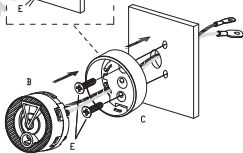

Autogoods "130"