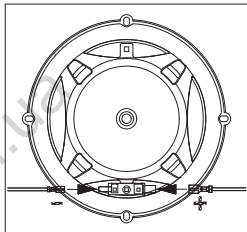

STAGE3 527

Autogoods "130"