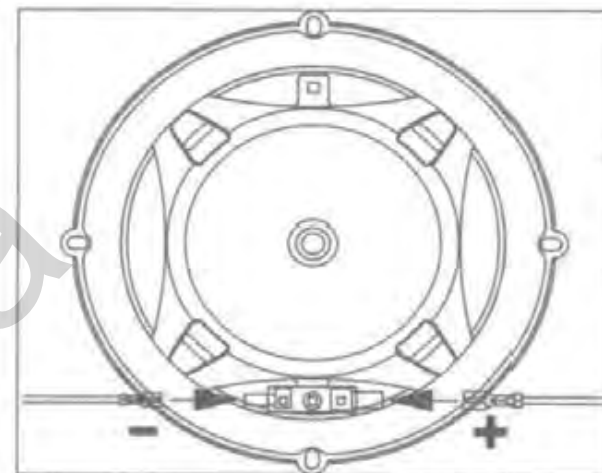

INSTALLATION MANUAL

Club 602 CTP