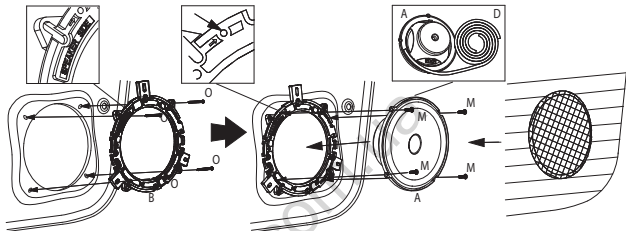

<https://130.com.ua>

INSTALLATION MANUAL

Club 602 CTP

A	B	C	D	E	F	G	H	I	J	K	L	M	N	O	P	Q	R	S	T	U	V	W	X	Y	Z	AA	
2x	2x	2x	1x	2x	2x	2x	2x	2x	2x	2x	2x	8x	6x	8x	8x	2x	8x	2x	2x	2x	2x	2x	2x	2x	2x	2x	2x

Autogoods "130"

Autogoods "130"

Autogoods "130"

Autogoods "130"

Specifications

- Type: 6-1/2" (160mm) Two-Way Component Speaker System with tweeter Pod
- Power Handling: 70W RMS, 210W peak
- Sensitivity (@ 2.83V): 92dB
- Frequency Response: 55Hz – 20kHz
- Nominal Impedance: 3.0 ohms