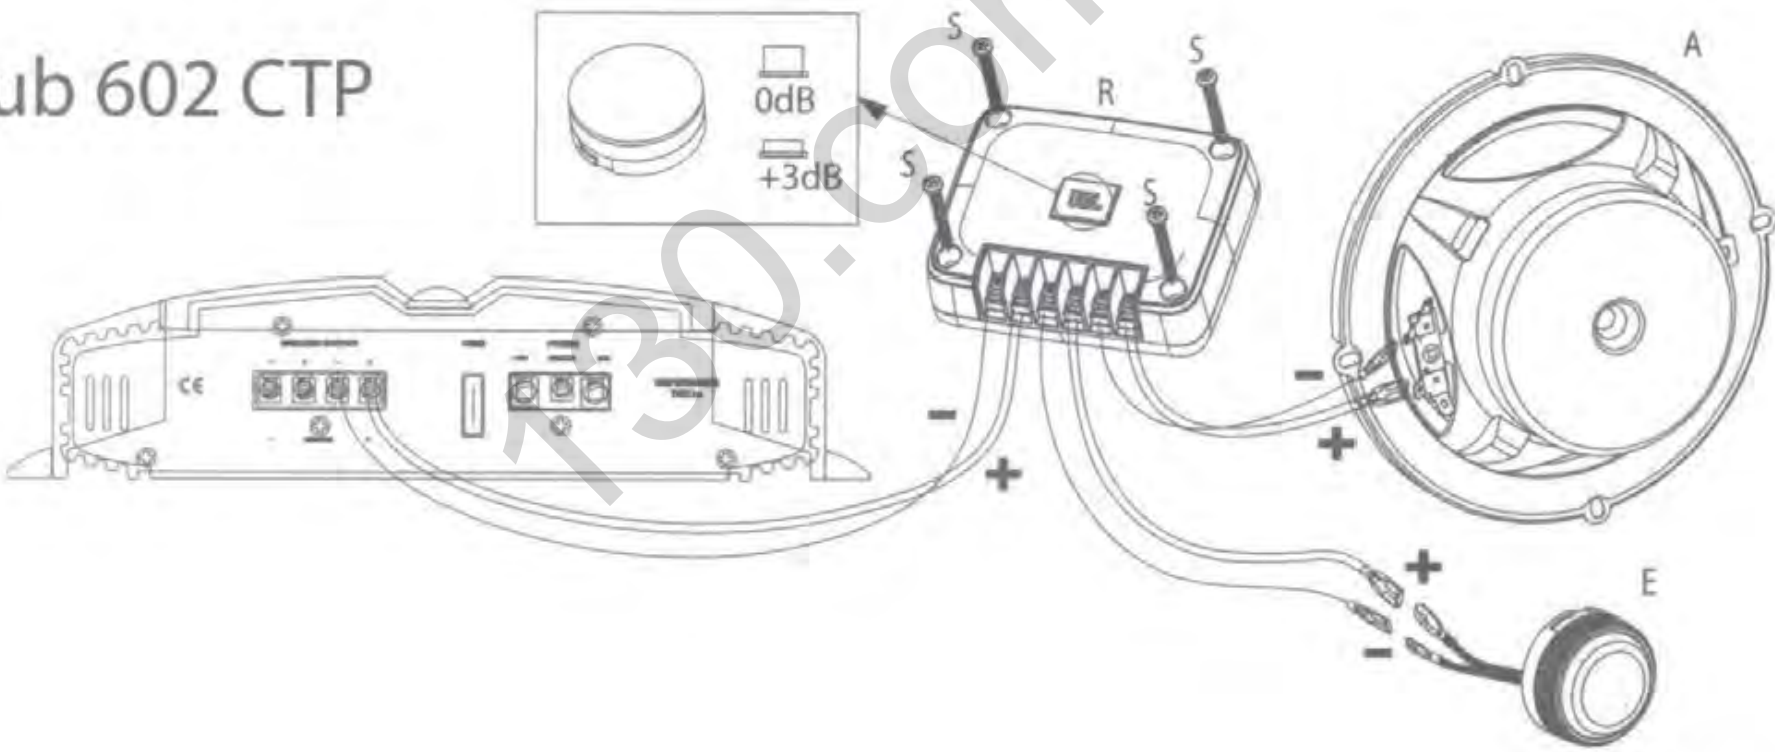

INSTALLATION MANUAL

Club 602 CTP