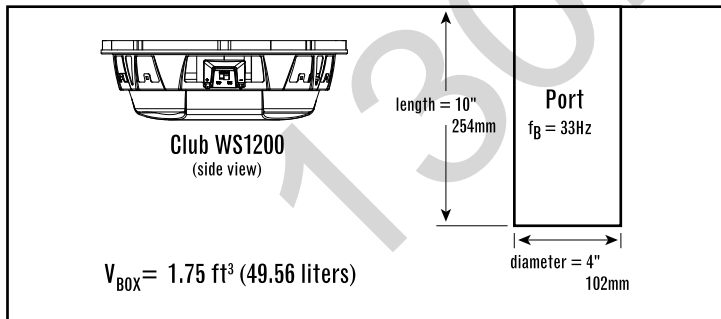

VENTED-BOX VOLUME (INCLUDES DRIVER/PORT DISPLACEMENTS)