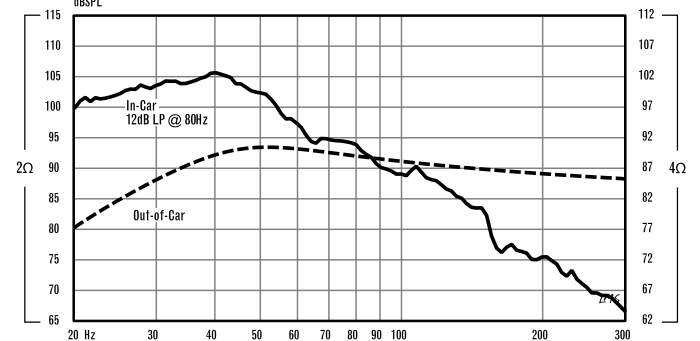

SEALED-BOX VOLUME (INCLUDES DRIVER DISPLACEMENT)

SEALED ENCLOSURE (FREQUENCY RESPONSE @ 2.83V)

VENTED-BOX VOLUME (INCLUDES DRIVER/PORT DISPLACEMENTS)

VENTED ENCLOSURE (FREQUENCY RESPONSE @ 2.83V)

BAND-PASS-BOX VOLUME (INCLUDES DRIVER/PORT DISPLACEMENTS)