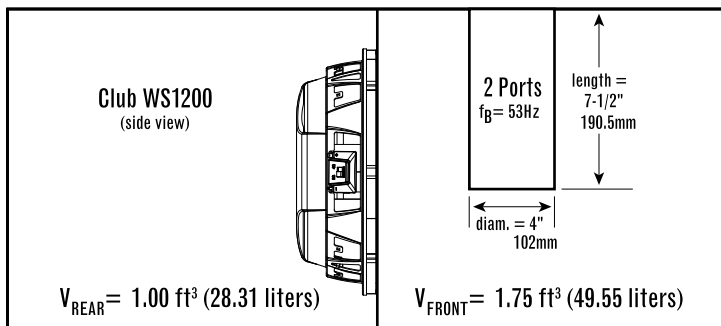

SPECIFICATIONS

DIAMETER:	12" (305mm)
SENSITIVITY (2.83V @ 1m):	92dB
POWER HANDLING:	250W _{RMS} (1000W _{PEAK})
FREQUENCY RESPONSE:	27Hz ~ 175Hz
NOMINAL IMPEDANCE:	2 OR 4 OHMS
VOICE-COIL DIAMETER:	2" (51mm)
DIMENSIONS:	

SEALED-BOX VOLUME (INCLUDES DRIVER DISPLACEMENT)

SEALED ENCLOSURE (FREQUENCY RESPONSE @ 2.83V)

VENTED-BOX VOLUME (INCLUDES DRIVER/PORT DISPLACEMENTS)

VENTED ENCLOSURE (FREQUENCY RESPONSE @ 2.83V)

BAND-PASS-BOX VOLUME (INCLUDES DRIVER/PORT DISPLACEMENTS)