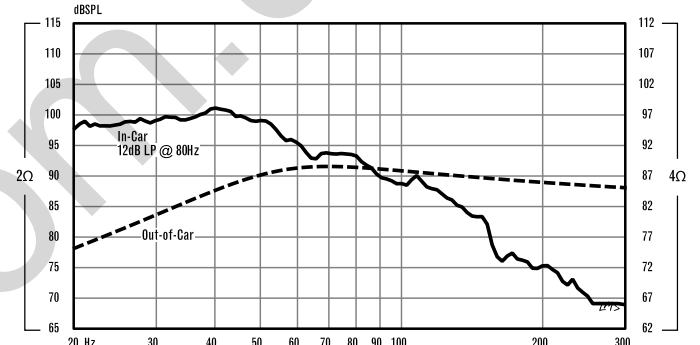

SEALED ENCLOSURE (FREQUENCY RESPONSE @ 2.83V)