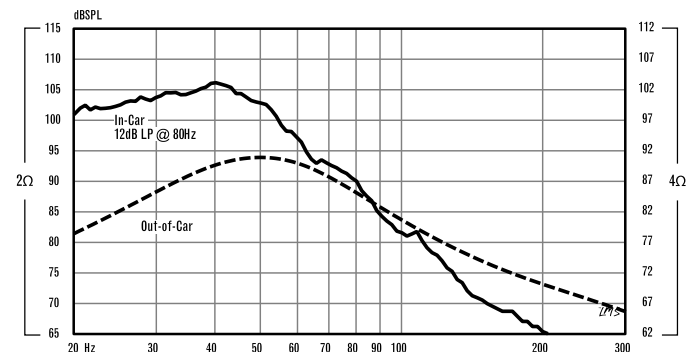

BAND-PASS ENCLOSURE (FREQUENCY RESPONSE @ 2.83V)

HARMAN International Industries, Inc.
8500 Balboa Boulevard, Northridge, CA 91329 USA
www.jbl.com

© 2015 HARMAN International Industries, Incorporated. All rights reserved.
JBL is a trademark of HARMAN International Industries, Incorporated registered in the United States and/or other countries.