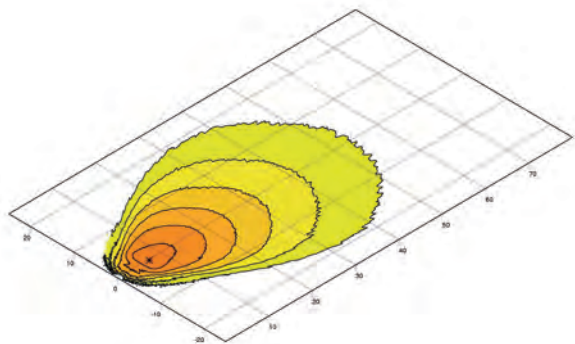

TECHNICAL DETAILS

Technical Data

Operating voltage/ Rated voltage	9–33 V
Recommended angle of inclination	Close-range: 12°, long: 5°
Light source type	9 high-power LEDs
Power consumption	30 W
Light output	2,200 lm
Colour temperature	6,500° Kelvin
Protection class	IP 6K9K and IP 6K8
Type approval	Ⓔ, ECE-R10
Housing	Aluminium die cast
Light exit area	105 x 95 mm
Weight	1,040 g / 1,220 g (HD)

Dimensional sketch

RANGE OVERVIEW

1GA 995 506-...	-001	-011	-031	-081
Close-range illumination	X	X	-	X
Long-range illumination	-	-	X	-
Upright mounting	X	-	X	X
Suspended mounting	-	X	X	X
Bracket width	42 mm	42 mm	42 mm	-
Heavy-duty bracket	-	-	-	X
DEUTSCH plug	X	X	X	X
Nylon lens	X	X	X	X
Protected against overheating	X	X	X	X
Polarity reversal protection	X	X	X	X

LIGHT DISTRIBUTION

Close-range illumination

Long-range illumination