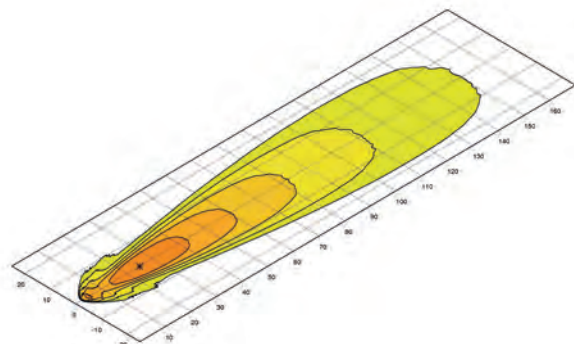

TECHNICAL DETAILS

Technical Data

Operating voltage/ Rated voltage	9–33 V
Recommended angle of inclination	Close-range: 12°, long: 5°
Light source type	9 high-power LEDs
Power consumption	30 W
Light output	2,200 lm
Colour temperature	6,500° Kelvin
Protection class	IP 6K9K and IP 6K8
Type approval	Ⓔ, ECE-R10
Housing	Aluminium die cast
Light exit area	105 x 95 mm
Weight	1,040 g / 1,220 g (HD)

Dimensional sketch

RANGE OVERVIEW

1GA 995 506-...	-001	-011	-031	-081
Close-range illumination	X	X	-	X
Long-range illumination	-	-	X	-
Upright mounting	X	-	X	X
Suspended mounting	-	X	X	X
Bracket width	42 mm	42 mm	42 mm	-
Heavy-duty bracket	-	-	-	X
DEUTSCH plug	X	X	X	X
Nylon lens	X	X	X	X
Protected against overheating	X	X	X	X
Polarity reversal protection	X	X	X	X

LIGHT DISTRIBUTION

Close-range illumination

Long-range illumination