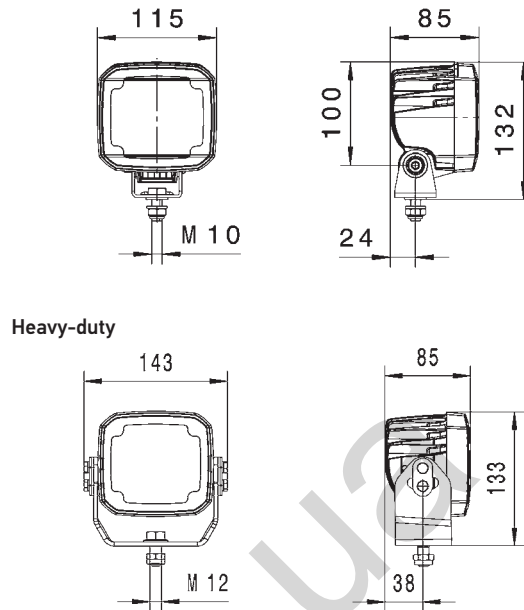

TECHNICAL DETAILS

Technical Data

Operating voltage/ Rated voltage	9–33 V
Recommended angle of inclination	Close-range: 12°, long: 5°
Light source type	9 high-power LEDs
Power consumption	30 W
Light output	2,200 lm
Colour temperature	6,500° Kelvin
Protection class	IP 6K9K and IP 6K8
Type approval	Ⓔ, ECE-R10
Housing	Aluminium die cast
Light exit area	105 x 95 mm
Weight	1,040 g / 1,220 g (HD)

Dimensional sketch

RANGE OVERVIEW

1GA 995 506-...	-001	-011	-031	-081
Close-range illumination	X	X	-	X
Long-range illumination	-	-	X	-
Upright mounting	X	-	X	X
Suspended mounting	-	X	X	X
Bracket width	42 mm	42 mm	42 mm	-
Heavy-duty bracket	-	-	-	X
DEUTSCH plug	X	X	X	X
Nylon lens	X	X	X	X
Protected against overheating	X	X	X	X
Polarity reversal protection	X	X	X	X