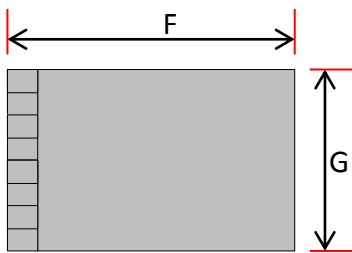

## LDW® "Low Distortion Wave"

Because of its complex shaped wave-form, the exclusively designed LDW® Surround ensures an extremely linear performance and the reduction of partial oscillation.

A	165 mm / 6.5"
B	142 mm / 5.59"
C	70 mm / 2.76"
D	104 mm / 4.09" (90 mm / 3.54")
E	4.3 mm / 0.169"

F	142 mm / 5.59"
G	86 mm / 3.39"
H	43 mm / 1.69"

I	90 mm / 3.54"
J	72.7 mm / 2.86"
K	61.7 mm / 2.43"
L	36 mm / 1.42"
M	37 mm / 1.46"
N	7.2 mm / 0.28"

O	49 mm / 1.93"
P	34 mm / 1.34"
Q	22 mm / 0.866"
R	33 mm / 1.299"
S	43.10 mm / 1.7"