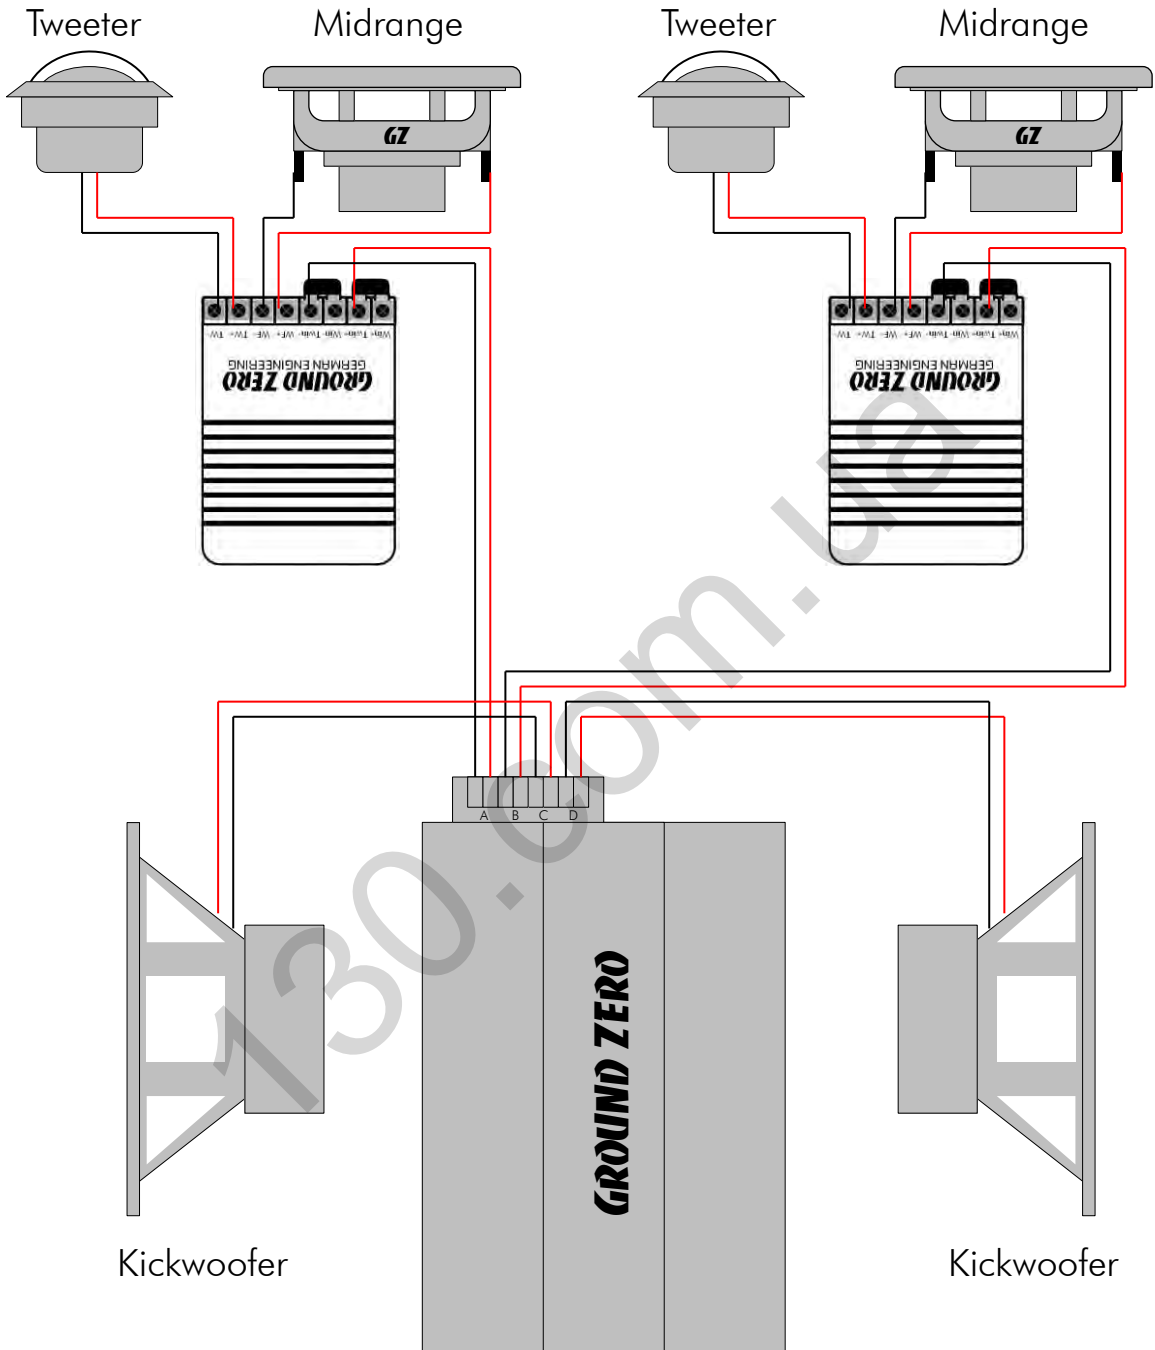

## LDW® "Low Distortion Wave"

Because of its complex shaped wave-form, the exclusively designed LDW® Surround ensures an extremely linear performance and the reduction of partial oscillation.

A	165 mm / 6.5"
B	142 mm / 5.59"
C	70 mm / 2.76"
D	104 mm / 4.09" (90 mm / 3.54")
E	4.3 mm / 0.169"

F	142 mm / 5.59"
G	86 mm / 3.39"
H	43 mm / 1.69"

I	90 mm / 3.54"
J	72.7 mm / 2.86"
K	61.7 mm / 2.43"
L	36 mm / 1.42"
M	37 mm / 1.46"
N	7.2 mm / 0.28"

O	49 mm / 1.93"
P	34 mm / 1.34"
Q	22 mm / 0.866"
R	33 mm / 1.299"
S	43.10 mm / 1.7"

## Wiring diagram

4 Channel amplifier

Recommended cut-off frequencies:

A+B: HPF 300 Hz/12dB

C+D: LPF 300 Hz/12dB