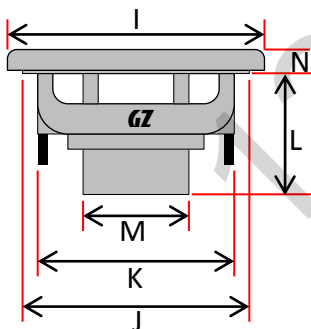

## LDW® "Low Distortion Wave"

Because of its complex shaped wave-form, the exclusively designed LDW® Surround ensures an extremely linear performance and the reduction of partial oscillation.

A	165 mm / 6.5"
B	142 mm / 5.59"
C	70 mm / 2.76"
D	104 mm / 4.09" (90 mm / 3.54")
E	4.3 mm / 0.169"

F	142 mm / 5.59"
G	86 mm / 3.39"
H	43 mm / 1.69"

I	90 mm / 3.54"
J	72.7 mm / 2.86"
K	61.7 mm / 2.43"
L	36 mm / 1.42"
M	37 mm / 1.46"
N	7.2 mm / 0.28"

O	49 mm / 1.93"
P	34 mm / 1.34"
Q	22 mm / 0.866"
R	33 mm / 1.299"
S	43.10 mm / 1.7"