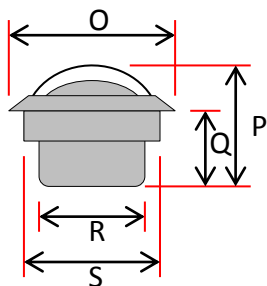

## LDW® "Low Distortion Wave"

Because of its complex shaped wave-form, the exclusively designed LDW® Surround ensures an extremely linear performance and the reduction of partial oscillation.

A	165 mm / 6.5"
B	142 mm / 5.59"
C	70 mm / 2.76"
D	104 mm / 4.09" (90 mm / 3.54")
E	4.3 mm / 0.169"

F	142 mm / 5.59"
G	86 mm / 3.39"
H	43 mm / 1.69"

I	90 mm / 3.54"
J	72.7 mm / 2.86"
K	61.7 mm / 2.43"
L	36 mm / 1.42"
M	37 mm / 1.46"
N	7.2 mm / 0.28"

O	49 mm / 1.93"
P	34 mm / 1.34"
Q	22 mm / 0.866"
R	33 mm / 1.299"
S	43.10 mm / 1.7"