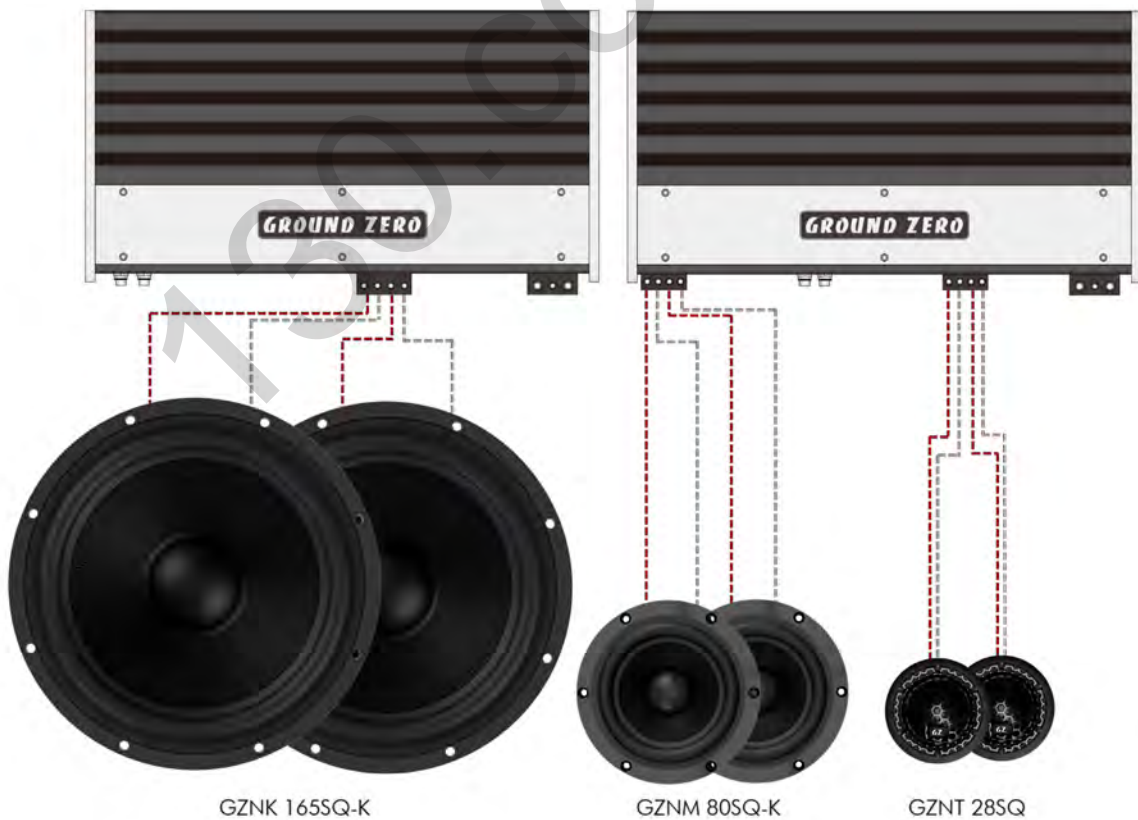

Power Recommendation

GROUND ZERO GZNM 80SQ-K

Dimensions

Frequency Response

GROUND ZERO GZNM 80SQ-K

Grill Assembly

3-Way Setup Wiring

Amplifier with built-in active crossover or DSP