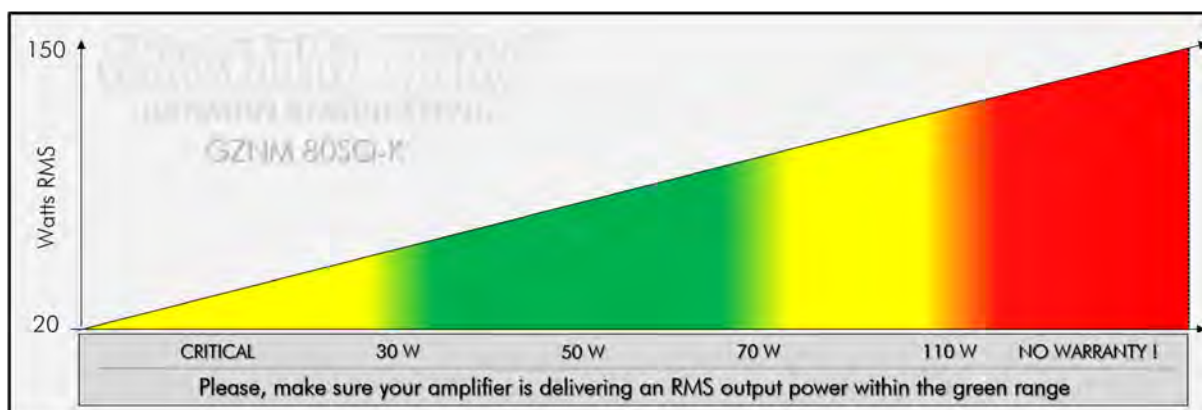

GROUND ZERO GZNM 80SQ-K

Specifications

Speaker type	80 mm / 3.15" SQ midwoofer
Impedance (nominal)	4 ohms
Frequency response	150 Hz – 4 kHz
Basket	Aluminum cast
Cone	Kevlar
Motor	Neodymium
Voice coil Ø	20 mm / 0.79"
Power handling (RMS)	70 Watts (with 12dB/oct HPF)
Power handling (max.)	110 Watts (with 12dB/oct HPF)

Technical Parameters (TSP)

Resonance frequency	97 Hz
Efficiency (SPL)	88 dB
R_e	4.2 ohms
Q_{ms}	3.70
Q_{es}	0.44
Q_{ts}	0.39
V_{as}	1.66 L / 0.06 cu.ft.
M_{ms}	2.8 g
B_L	4.06 N/A
R_{ms}	0.47 kg/s
C_{ms}	0.95 mm/N
L_E	0.10 mH
Xmax (excursion)	7 mm / 0.275" (peak-peak)

Power Recommendation