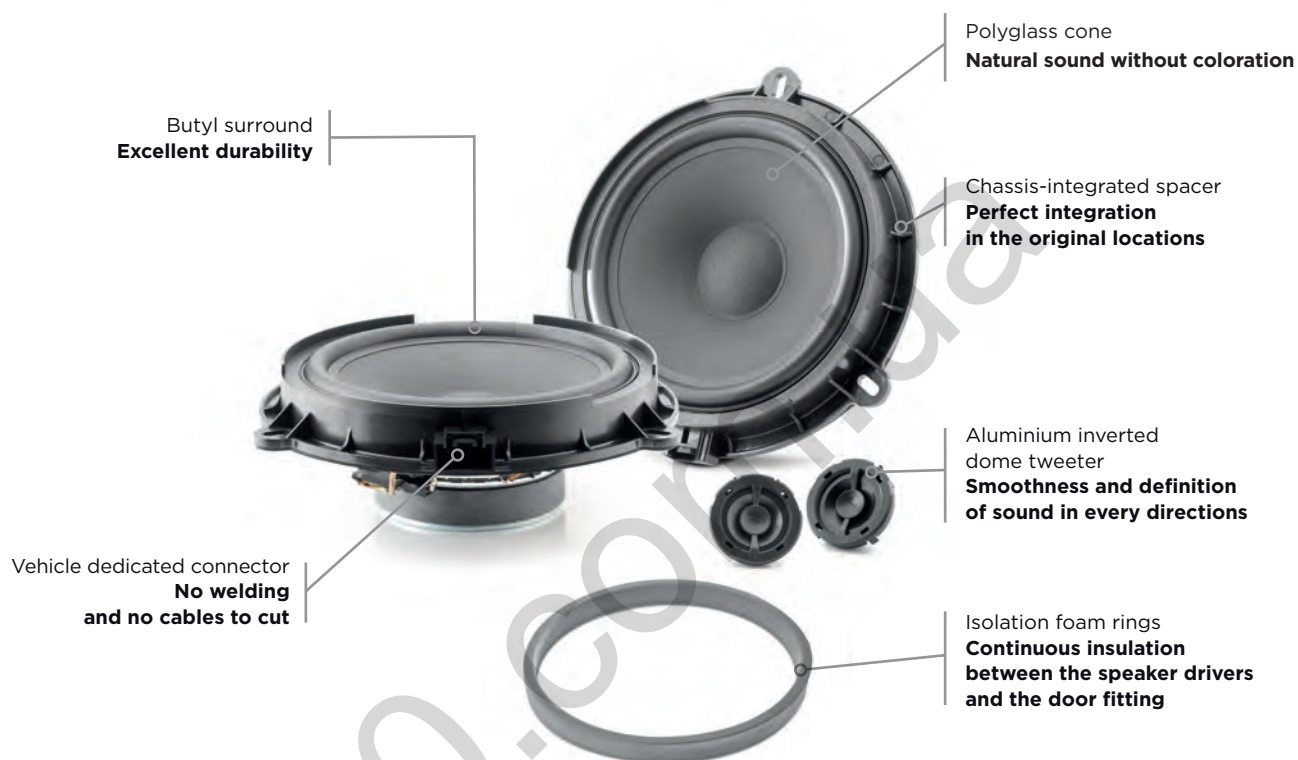

<https://130.com.ua>

IS FORD 165

Product Data Sheet

The IS FORD 165 2-way component kit is designed for all drivers who wish to replace their original audio system with a quality sound solution. The speaker drivers employ Polyglass technology, which delivers well-defined midrange and bass, and the Aluminium inverted dome tweeter, a Focal technology that provides perfect treble reproduction. This kit is designed for vehicles that have tweeter slots.

Key Points

- Quick and easy install
- No modifications needed on the vehicle
- Invisible integration
- Sound quality superior to the original one
- No additional accessories required

Check your vehicle compatibility at www.focal-inside.com

[Ford: Kuga, Ranger front locations, F-Series, Focus, Fiesta... / Lincoln: MKX, Navigator rear locations...]

Type	2-way component kit
Power max.	120W
Power nom.	60W RMS
Sensitivity (2.83V/1m)	91.7dB
Frequency response	60Hz - 20kHz
Impedance	4Ω
Woofers	6 1/2" (165mm)
Mounting depth	1 1/16" (42.5mm)
Cone	Polyglass
Voice coil diameter	1" (25mm)
Magnet	Ferrite
Surround	Butyl
Tweeter	Compact Aluminium inverted dome
Crossover	Woofers : integrated Tweeter : on line