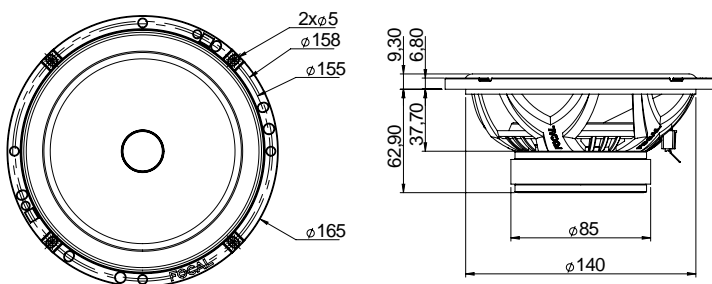

MECHANICAL DRAWING

Performance
CREATE YOUR SOUND

FOCAL
THE SPIRIT OF SOUND