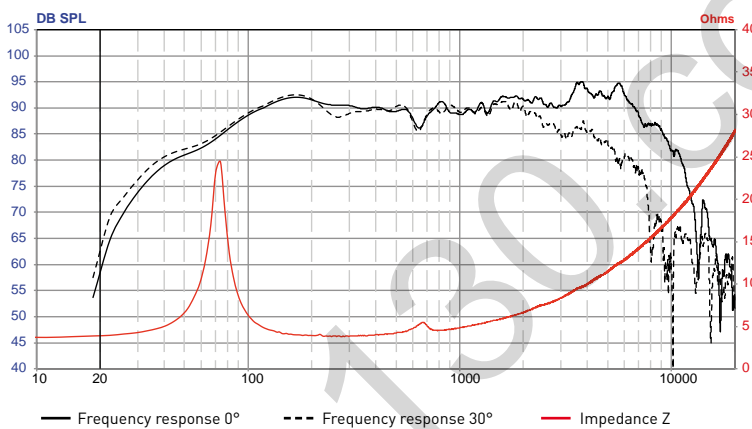

<https://130.com.ua>

ACCESS 165 AS

Woofer (6^{1/2}"

- Cone DFS®
- ABS basket

SPECIFICATIONS

| | | |
|------------------------|-------------|--|
| Nominal power | 60W | |
| Maximum power | 120W | |
| Sensitivity (2,83V/1m) | 91dB | |
| Cone | Glass fiber | |
| Surround | Butyl | |
| Nom. impedance | 4 Ohms | |
| DC resistance | 3.5 Ohms | |
| VC diameter | 25mm | 1" |
| VC height | 10mm | 0 ^{3/8} " |
| Former | Kapton | |
| Layers | 2 | |
| Wire | Copper | |
| Inductance | - | |
| Xmax | ± 2.5mm | 0 ^{1/8} " |
| Magnet d x h | 85mm x 15mm | 3 ^{1/3} x 0 ^{9/16} " |
| Magnet weight | 380g | 0.76 lbs |
| Flux density | 1T | |
| Gap height | 5mm | 0 ^{3/16} " |
| Net weight | 0.85kg | 1.70 lbs |

FREQUENCY RESPONSE/IMPEDANCE

PARAMETERS

| | |
|-----|-----------------------|
| Fs | 73.8Hz |
| Vas | 8.9 liters |
| Qts | 0.905 |
| Qes | 1.03 |
| Qms | 7.43 |
| Re | 3.54 Ohms |
| Sd | 136.85cm ² |
| Cas | 6,32E-08 m5/N |
| Mas | 73,37 Kg/m4 |
| Ras | 4578,87 Ohms.ac |
| Cms | 3380µm/N |
| Mms | 13.74g |
| Rms | 0.858kg/s |
| Ces | 627.48mF |
| Les | 7.48mH |
| Res | 25.54 Ohms |
| BI | 4.68N/A |
| SPL | 87.25 dB/W/m |