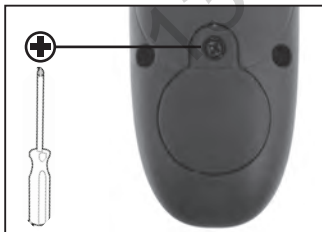

Tyre Tread Depth Guide

- (F) Jauge de profondeur et de contrôle de la structure du pneu
- (D) Profiltiefenmesser
- (I) Calibro di profondità pneumatici battistrada
- (E) Profundímetro para neumáticos y bandas de rodadura
- (P) Medidor de profundidad da banda de rodagem do pneu

- (DK) Dæk rilledybde måler
- (NL) Draaddieptemeter
- (S) Däck slitbanans mönsterdjup
- (FIN) Renkaan kulutuspinnan syvyyssmittari
- (N) Måler for dekkets slittebanedybde

- (PL) Wymiana baterii
- (CZ) Měřič hloubky vzorku
- (RO) Aparat de măsură a presiunii și profilului anvelopelor
- (H) Gumiabroncs futófelület-mélység mérő
- (UA) Щуп глибини малюнка протектора шини
- (RUS) Щуп глубины рисунка протектора шины

The UK legal minimum tread depth for cars and light trailers (inc caravans) up to 3500kgs gross vehicle weight and or 8 seated passenger vehicles including the driver is a minimum of 1.6mm in a continuous band throughout the central three-quarters of the tread width throughout the whole of the circumference

Battery Replacement

- (F) Batterie de remplacement
- (D) Batteriewechsel
- (I) Sostituzione batteria
- (E) Sustitución de la batería

- (P) Substituição da bateria
- (DK) Batteri udskiftning
- (NL) Batterijvervanging
- (S) Utbyte av batteri

- (FIN) Pariston vaihtaminen
- (N) Batteriveksel
- (PL) Wymiana baterii
- (CZ) Výměna baterie

- (RO) Înlocuire baterii
- (H) Akkumulátorcseré
- (UA) Заміна акумуляторної батареї
- (RUS) Замена аккумуляторной батареи