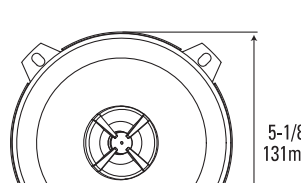

GT5-402

GT5-500C

GT5-502

GT5-650C

GT5-652

GT5-803

GT5-963

	GT5-402	GT5-502	GT5-652	GT5-803	GT5-963	GT5-500C	GT5-650C
BL (T-m)	3.500	4.230	4.060	6.53	6.79	4.110	4.160
DCR (ohms)	3.530	3.570	3.700	3.99	4.03	3.510	3.700
Mrms (g)	5.840	8.860	11.550	23.38	26.45	11.340	15.720
Sd (sq cm)	56.750	95.030	138.930	226.980	241.900	95.030	138.930
Cms (µm/N)	252.000	272.000	283.000	373.000	372.000	339.000	274.000
Vas (l)	1.140	3.450	7.670	26.96	26.9	4.300	7.420
Fs (Hz)	131.200	102.480	88.020	53.92	54.1	81.180	76.750
Qes	1.170	0.970	1.220	0.64	0.69	1.020	1.380
Qms	9.810	10.400	11.620	14.77	8.43	10.530	12.580
Qt	1.050	0.880	1.110	0.61	0.63	0.930	1.240
SPL 2.83V	89.500	91.900	92.200	93.7	92.200	89.700	89.800

GB	GT5-402	GT5-502	GT5-652	GT5-803	GT5-963	GT5-500C	GT5-650C
SPECIFICATIONS							
Type:	4" 2-Way	5-1/4" 2-Way	165mm 2-Way	8" 3-Way	6" x 9" 3-Way	5-1/4" 2-Way Component System	165mm 2-Way Component System
Nominal Impedance:	4 Ohms	4 Ohms	4 Ohms	4 Ohms	4 Ohms	4 Ohms	4 Ohms
Power Handling, RMS:	30W	35W	45W	70W	70W	40W	50W
Power Handling, Peak:	90W	105W	135W	210W	210W	120W	150W
Frequency Response:	75Hz – 20kHz	70Hz – 20kHz	55Hz – 20kHz	40Hz – 20kHz	50Hz – 20kHz	70Hz – 20kHz	55Hz – 20kHz
Sensitivity (2.83V, 1m):	91dB	93dB	93dB	92dB	91dB	91dB	91dB

GENERAL CARE: The loudspeaker grilles may be cleaned with a damp cloth. Do not use any cleaners or solvents on the grilles or the speaker cones.

WARRANTY: GT Series speakers are warranted against defects. The duration of the speaker's warranty depends on the laws in the country in which it was purchased. Your local JBL car audio retailer can help you determine the length of your warranty. To register your product, please visit us at www.jbl.com.