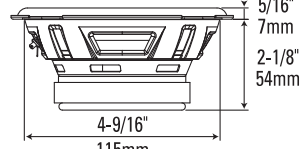

GT5-402

GT5-500C

GT5-502

GT5-650C

GT5-652

GT5-803

GT5-963

	GT5-402	GT5-502	GT5-652	GT5-803	GT5-963	GT5-500C	GT5-650C
BL (T-m)	3.500	4.230	4.060	6.53	6.79	4.110	4.160
DCR (ohms)	3.530	3.570	3.700	3.99	4.03	3.510	3.700
Mrms (g)	5.840	8.860	11.550	23.38	26.45	11.340	15.720
Sd (sq cm)	56.750	95.030	138.930	226.980	241.900	95.030	138.930
Cms (µm/N)	252.000	272.000	283.000	373.000	372.000	339.000	274.000
Vas (l)	1.140	3.450	7.670	26.96	26.9	4.300	7.420
Fs (Hz)	131.200	102.480	88.020	53.92	54.1	81.180	76.750
Qes	1.170	0.970	1.220	0.64	0.69	1.020	1.380
Qms	9.810	10.400	11.620	14.77	8.43	10.530	12.580
Qt	1.050	0.880	1.110	0.61	0.63	0.930	1.240
SPL 2.83V	89.500	91.900	92.200	93.7	92.200	89.700	89.800

GB	GT5-402	GT5-502	GT5-652	GT5-803	GT5-963	GT5-500C	GT5-650C
SPECIFICATIONS							
Type:	4" 2-Way	5-1/4" 2-Way	165mm 2-Way	8" 3-Way	6" x 9" 3-Way	5-1/4" 2-Way Component System	165mm 2-Way Component System
Nominal Impedance:	4 Ohms	4 Ohms	4 Ohms	4 Ohms	4 Ohms	4 Ohms	4 Ohms
Power Handling, RMS:	30W	35W	45W	70W	70W	40W	50W
Power Handling, Peak:	90W	105W	135W	210W	210W	120W	150W
Frequency Response:	75Hz – 20kHz	70Hz – 20kHz	55Hz – 20kHz	40Hz – 20kHz	50Hz – 20kHz	70Hz – 20kHz	55Hz – 20kHz
Sensitivity (2.83V, 1m):	91dB	93dB	93dB	92dB	91dB	91dB	91dB

GENERAL CARE: The loudspeaker grilles may be cleaned with a damp cloth. Do not use any cleaners or solvents on the grilles or the speaker cones.

WARRANTY: GT Series speakers are warranted against defects. The duration of the speaker's warranty depends on the laws in the country in which it was purchased. Your local JBL car audio retailer can help you determine the length of your warranty. To register your product, please visit us at www.jbl.com.