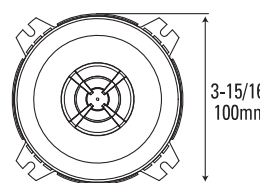

GT5-402

GT5-500C

GT5-502

GT5-650C

GT5-652

GT5-803

GT5-963

	GT5-402	GT5-502	GT5-652	GT5-803	GT5-963	GT5-500C	GT5-650C
BL (T-m)	3.500	4.230	4.060	6.53	6.79	4.110	4.160
DCR (ohms)	3.530	3.570	3.700	3.99	4.03	3.510	3.700
Mrms (g)	5.840	8.860	11.550	23.38	26.45	11.340	15.720
Sd (sq cm)	56.750	95.030	138.930	226.980	241.900	95.030	138.930
Cms (µm/N)	252.000	272.000	283.000	373.000	372.000	339.000	274.000
Vas (l)	1.140	3.450	7.670	26.96	26.9	4.300	7.420
Fs (Hz)	131.200	102.480	88.020	53.92	54.1	81.180	76.750
Qes	1.170	0.970	1.220	0.64	0.69	1.020	1.380
Qms	9.810	10.400	11.620	14.77	8.43	10.530	12.580
Qt	1.050	0.880	1.110	0.61	0.63	0.930	1.240
SPL 2.83V	89.500	91.900	92.200	93.7	92.200	89.700	89.800

GB	GT5-402	GT5-502	GT5-652	GT5-803	GT5-963	GT5-500C	GT5-650C
SPECIFICATIONS							
Type:	4" 2-Way	5-1/4" 2-Way	165mm 2-Way	8" 3-Way	6" x 9" 3-Way	5-1/4" 2-Way Component System	165mm 2-Way Component System
Nominal Impedance:	4 Ohms	4 Ohms	4 Ohms	4 Ohms	4 Ohms	4 Ohms	4 Ohms
Power Handling, RMS:	30W	35W	45W	70W	70W	40W	50W
Power Handling, Peak:	90W	105W	135W	210W	210W	120W	150W
Frequency Response:	75Hz – 20kHz	70Hz – 20kHz	55Hz – 20kHz	40Hz – 20kHz	50Hz – 20kHz	70Hz – 20kHz	55Hz – 20kHz
Sensitivity (2.83V, 1m):	91dB	93dB	93dB	92dB	91dB	91dB	91dB

GENERAL CARE: The loudspeaker grilles may be cleaned with a damp cloth. Do not use any cleaners or solvents on the grilles or the speaker cones.

WARRANTY: GT Series speakers are warranted against defects. The duration of the speaker's warranty depends on the laws in the country in which it was purchased. Your local JBL car audio retailer can help you determine the length of your warranty. To register your product, please visit us at www.jbl.com.