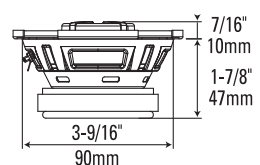

GT5-402

GT5-500C

GT5-502

GT5-650C

GT5-652

GT5-803

GT5-963

	GT5-402	GT5-502	GT5-652	GT5-803	GT5-963	GT5-500C	GT5-650C
BL (T-m)	3.500	4.230	4.060	6.53	6.79	4.110	4.160
DCR (ohms)	3.530	3.570	3.700	3.99	4.03	3.510	3.700
Mrms (g)	5.840	8.860	11.550	23.38	26.45	11.340	15.720
Sd (sq cm)	56.750	95.030	138.930	226.980	241.900	95.030	138.930
Cms (µm/N)	252.000	272.000	283.000	373.000	372.000	339.000	274.000
Vas (l)	1.140	3.450	7.670	26.96	26.9	4.300	7.420
Fs (Hz)	131.200	102.480	88.020	53.92	54.1	81.180	76.750
Qes	1.170	0.970	1.220	0.64	0.69	1.020	1.380
Qms	9.810	10.400	11.620	14.77	8.43	10.530	12.580
Qt	1.050	0.880	1.110	0.61	0.63	0.930	1.240
SPL 2.83V	89.500	91.900	92.200	93.7	92.200	89.700	89.800

GB	GT5-402	GT5-502	GT5-652	GT5-803	GT5-963	GT5-500C	GT5-650C
SPECIFICATIONS							
Type:	4" 2-Way	5-1/4" 2-Way	165mm 2-Way	8" 3-Way	6" x 9" 3-Way	5-1/4" 2-Way Component System	165mm 2-Way Component System
Nominal Impedance:	4 Ohms	4 Ohms	4 Ohms	4 Ohms	4 Ohms	4 Ohms	4 Ohms
Power Handling, RMS:	30W	35W	45W	70W	70W	40W	50W
Power Handling, Peak:	90W	105W	135W	210W	210W	120W	150W
Frequency Response:	75Hz – 20kHz	70Hz – 20kHz	55Hz – 20kHz	40Hz – 20kHz	50Hz – 20kHz	70Hz – 20kHz	55Hz – 20kHz
Sensitivity (2.83V, 1m):	91dB	93dB	93dB	92dB	91dB	91dB	91dB

GENERAL CARE: The loudspeaker grilles may be cleaned with a damp cloth. Do not use any cleaners or solvents on the grilles or the speaker cones.

WARRANTY: GT Series speakers are warranted against defects. The duration of the speaker's warranty depends on the laws in the country in which it was purchased. Your local JBL car audio retailer can help you determine the length of your warranty. To register your product, please visit us at www.jbl.com.