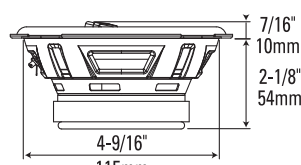

GT5-402

GT5-500C

GT5-502

GT5-650C

GT5-652

GT5-803

GT5-963

	GT5-402	GT5-502	GT5-652	GT5-803	GT5-963	GT5-500C	GT5-650C
BL (T-m)	3.500	4.230	4.060	6.53	6.79	4.110	4.160
DCR (ohms)	3.530	3.570	3.700	3.99	4.03	3.510	3.700
Mrms (g)	5.840	8.860	11.550	23.38	26.45	11.340	15.720
Sd (sq cm)	56.750	95.030	138.930	226.980	241.900	95.030	138.930
Cms (µm/N)	252.000	272.000	283.000	373.000	372.000	339.000	274.000
Vas (l)	1.140	3.450	7.670	26.96	26.9	4.300	7.420
Fs (Hz)	131.200	102.480	88.020	53.92	54.1	81.180	76.750
Qes	1.170	0.970	1.220	0.64	0.69	1.020	1.380
Qms	9.810	10.400	11.620	14.77	8.43	10.530	12.580
Qt	1.050	0.880	1.110	0.61	0.63	0.930	1.240
SPL 2.83V	89.500	91.900	92.200	93.7	92.200	89.700	89.800

GB	GT5-402	GT5-502	GT5-652	GT5-803	GT5-963	GT5-500C	GT5-650C
SPECIFICATIONS							
Type:	4" 2-Way	5-1/4" 2-Way	165mm 2-Way	8" 3-Way	6" x 9" 3-Way	5-1/4" 2-Way Component System	165mm 2-Way Component System
Nominal Impedance:	4 Ohms	4 Ohms	4 Ohms	4 Ohms	4 Ohms	4 Ohms	4 Ohms
Power Handling, RMS:	30W	35W	45W	70W	70W	40W	50W
Power Handling, Peak:	90W	105W	135W	210W	210W	120W	150W
Frequency Response:	75Hz – 20kHz	70Hz – 20kHz	55Hz – 20kHz	40Hz – 20kHz	50Hz – 20kHz	70Hz – 20kHz	55Hz – 20kHz
Sensitivity (2.83V, 1m):	91dB	93dB	93dB	92dB	91dB	91dB	91dB

GENERAL CARE: The loudspeaker grilles may be cleaned with a damp cloth. Do not use any cleaners or solvents on the grilles or the speaker cones.

WARRANTY: GT Series speakers are warranted against defects. The duration of the speaker's warranty depends on the laws in the country in which it was purchased. Your local JBL car audio retailer can help you determine the length of your warranty. To register your product, please visit us at www.jbl.com.