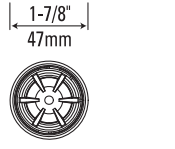

GT5-402

GT5-500C

GT5-502

GT5-650C

GT5-652

GT5-803

GT5-963

	GT5-402	GT5-502	GT5-652	GT5-803	GT5-963	GT5-500C	GT5-650C
BL (T-m)	3.500	4.230	4.060	6.53	6.79	4.110	4.160
DCR (ohms)	3.530	3.570	3.700	3.99	4.03	3.510	3.700
Mrms (g)	5.840	8.860	11.550	23.38	26.45	11.340	15.720
Sd (sq cm)	56.750	95.030	138.930	226.980	241.900	95.030	138.930
Cms (µm/N)	252.000	272.000	283.000	373.000	372.000	339.000	274.000
Vas (l)	1.140	3.450	7.670	26.96	26.9	4.300	7.420
Fs (Hz)	131.200	102.480	88.020	53.92	54.1	81.180	76.750
Qes	1.170	0.970	1.220	0.64	0.69	1.020	1.380
Qms	9.810	10.400	11.620	14.77	8.43	10.530	12.580
Qt	1.050	0.880	1.110	0.61	0.63	0.930	1.240
SPL 2.83V	89.500	91.900	92.200	93.7	92.200	89.700	89.800

GB	GT5-402	GT5-502	GT5-652	GT5-803	GT5-963	GT5-500C	GT5-650C
SPECIFICATIONS							
Type:	4" 2-Way	5-1/4" 2-Way	165mm 2-Way	8" 3-Way	6" x 9" 3-Way	5-1/4" 2-Way Component System	165mm 2-Way Component System
Nominal Impedance:	4 Ohms	4 Ohms	4 Ohms	4 Ohms	4 Ohms	4 Ohms	4 Ohms
Power Handling, RMS:	30W	35W	45W	70W	70W	40W	50W
Power Handling, Peak:	90W	105W	135W	210W	210W	120W	150W
Frequency Response:	75Hz – 20kHz	70Hz – 20kHz	55Hz – 20kHz	40Hz – 20kHz	50Hz – 20kHz	70Hz – 20kHz	55Hz – 20kHz
Sensitivity (2.83V, 1m):	91dB	93dB	93dB	92dB	91dB	91dB	91dB

GENERAL CARE: The loudspeaker grilles may be cleaned with a damp cloth. Do not use any cleaners or solvents on the grilles or the speaker cones.

WARRANTY: GT Series speakers are warranted against defects. The duration of the speaker's warranty depends on the laws in the country in which it was purchased. Your local JBL car audio retailer can help you determine the length of your warranty. To register your product, please visit us at www.jbl.com.