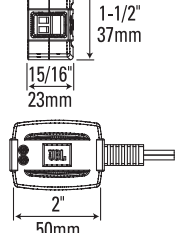

GT5-402

GT5-500C

GT5-502

GT5-650C

GT5-652

GT5-803

GT5-963

	GT5-402	GT5-502	GT5-652	GT5-803	GT5-963	GT5-500C	GT5-650C
BL (T-m)	3.500	4.230	4.060	6.53	6.79	4.110	4.160
DCR (ohms)	3.530	3.570	3.700	3.99	4.03	3.510	3.700
Mrms (g)	5.840	8.860	11.550	23.38	26.45	11.340	15.720
Sd (sq cm)	56.750	95.030	138.930	226.980	241.900	95.030	138.930
Cms (µm/N)	252.000	272.000	283.000	373.000	372.000	339.000	274.000
Vas (l)	1.140	3.450	7.670	26.96	26.9	4.300	7.420
Fs (Hz)	131.200	102.480	88.020	53.92	54.1	81.180	76.750
Qes	1.170	0.970	1.220	0.64	0.69	1.020	1.380
Qms	9.810	10.400	11.620	14.77	8.43	10.530	12.580
Qt	1.050	0.880	1.110	0.61	0.63	0.930	1.240
SPL 2.83V	89.500	91.900	92.200	93.7	92.200	89.700	89.800

GB	GT5-402	GT5-502	GT5-652	GT5-803	GT5-963	GT5-500C	GT5-650C
SPECIFICATIONS							
Type:	4" 2-Way	5-1/4" 2-Way	165mm 2-Way	8" 3-Way	6" x 9" 3-Way	5-1/4" 2-Way Component System	165mm 2-Way Component System
Nominal Impedance:	4 Ohms	4 Ohms	4 Ohms	4 Ohms	4 Ohms	4 Ohms	4 Ohms
Power Handling, RMS:	30W	35W	45W	70W	70W	40W	50W
Power Handling, Peak:	90W	105W	135W	210W	210W	120W	150W
Frequency Response:	75Hz – 20kHz	70Hz – 20kHz	55Hz – 20kHz	40Hz – 20kHz	50Hz – 20kHz	70Hz – 20kHz	55Hz – 20kHz
Sensitivity (2.83V, 1m):	91dB	93dB	93dB	92dB	91dB	91dB	91dB

GENERAL CARE: The loudspeaker grilles may be cleaned with a damp cloth. Do not use any cleaners or solvents on the grilles or the speaker cones.

WARRANTY: GT Series speakers are warranted against defects. The duration of the speaker's warranty depends on the laws in the country in which it was purchased. Your local JBL car audio retailer can help you determine the length of your warranty. To register your product, please visit us at www.jbl.com.