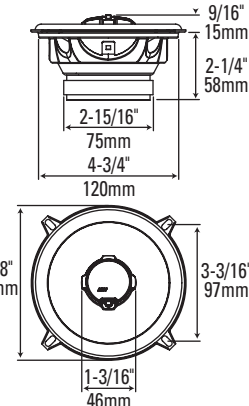

GTO428

GTO528

GTO628

GTO638

GTO928

GTO938

GTO8628

GTO6528

GTO6528S

GTO6538

GTO328

GTO838

	GTO428	GTO528	GTO628	GTO638	GTO6528	GTO6528S	GTO6538	GTO838	GTO928	GTO938	GTO328	GTO6428	GTO8628
BL (T-μm)	3.00	3.65	4.16	3.75	4.02	3.49	3.42	5.01	4.73	4.64	2.38	3.88	4.02
DCR (ohms)	2.29	2.63	2.28	2.58	2.22	2.29	2.28	2.47	2.31	2.35	2.35	2.15	2.25
Mms (g)	4.94	8.78	13.51	13.44	12.50	11.57	9.60	22.69	24.65	23.00	2.98	8.34	16.04
Sd (sq cm)	50.3	86.6	122.7	122.7	130.6	130.6	130.6	213.8	224.0	224.0	33.2	80.0	163.0
Cms (μm/N)	259	340	306	265	233	233	305	620	321	323	458	132	242
Vas (l)	0.92	3.58	6.47	5.61	5.58	5.58	7.31	39.81	22.62	22.76	0.71	1.19	9.03
Fs (Hz)	140.7	92.1	78.3	84.3	93.3	96.9	93.0	42.4	56.6	58.4	136.2	151.7	80.8
Qes	1.11	1.00	0.88	1.31	1.05	1.32	1.09	0.60	0.90	0.92	1.06	1.14	1.13
Qms	5.07	6.38	7.79	7.84	9.75	7.09	8.90	11.04	9.23	9.24	5.26	8.93	10.08
Qt	0.91	0.87	0.79	1.12	0.95	1.12	0.97	0.56	0.82	0.84	0.88	1.01	1.02