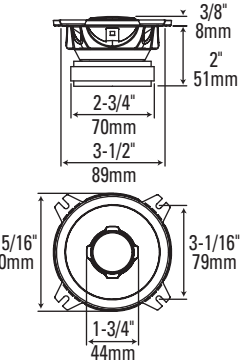

GTO428

GTO528

GTO628

GTO638

GTO928

GTO938

GTO8628

GTO6528

GTO6528S

GTO6538

GTO328

GTO838

	GTO428	GTO528	GTO628	GTO638	GTO6528	GTO6528S	GTO6538	GTO838	GTO928	GTO938	GTO328	GTO6428	GTO8628
BL (T-μm)	3.00	3.65	4.16	3.75	4.02	3.49	3.42	5.01	4.73	4.64	2.38	3.88	4.02
DCR (ohms)	2.29	2.63	2.28	2.58	2.22	2.29	2.28	2.47	2.31	2.35	2.35	2.15	2.25
Mms (g)	4.94	8.78	13.51	13.44	12.50	11.57	9.60	22.69	24.65	23.00	2.98	8.34	16.04
Sd (sq cm)	50.3	86.6	122.7	122.7	130.6	130.6	130.6	213.8	224.0	224.0	33.2	80.0	163.0
Cms (μm/N)	259	340	306	265	233	233	305	620	321	323	458	132	242
Vas (l)	0.92	3.58	6.47	5.61	5.58	5.58	7.31	39.81	22.62	22.76	0.71	1.19	9.03
Fs (Hz)	140.7	92.1	78.3	84.3	93.3	96.9	93.0	42.4	56.6	58.4	136.2	151.7	80.8
Qes	1.11	1.00	0.88	1.31	1.05	1.32	1.09	0.60	0.90	0.92	1.06	1.14	1.13
Qms	5.07	6.38	7.79	7.84	9.75	7.09	8.90	11.04	9.23	9.24	5.26	8.93	10.08
Qt	0.91	0.87	0.79	1.12	0.95	1.12	0.97	0.56	0.82	0.84	0.88	1.01	1.02