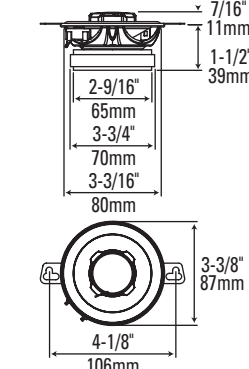

GTO428

GTO528

GTO628

GTO638

GTO928

GTO938

GTO8628

GTO6528

GTO6528S

GTO6538

GTO328

GTO838

	GTO428	GTO528	GTO628	GTO638	GTO6528	GTO6528S	GTO6538	GTO838	GTO928	GTO938	GTO328	GTO6428	GTO8628
BL (T-Ω)	3.00	3.65	4.16	3.75	4.02	3.49	3.42	5.01	4.73	4.64	2.38	3.88	4.02
DCR (ohms)	2.29	2.63	2.28	2.58	2.22	2.29	2.28	2.47	2.31	2.35	2.35	2.15	2.25
Mms (g)	4.94	8.78	13.51	13.44	12.50	11.57	9.60	22.69	24.65	23.00	2.98	8.34	16.04
Sd (sq cm)	50.3	86.6	122.7	122.7	130.6	130.6	130.6	213.8	224.0	224.0	33.2	80.0	163.0
Cms (μm/N)	259	340	306	265	233	233	305	620	321	323	458	132	242
Vas (l)	0.92	3.58	6.47	5.61	5.58	5.58	7.31	39.81	22.62	22.76	0.71	1.19	9.03
Fs (Hz)	140.7	92.1	78.3	84.3	93.3	96.9	93.0	42.4	56.6	58.4	136.2	151.7	80.8
Qes	1.11	1.00	0.88	1.31	1.05	1.32	1.09	0.60	0.90	0.92	1.06	1.14	1.13
Qms	5.07	6.38	7.79	7.84	9.75	7.09	8.90	11.04	9.23	9.24	5.26	8.93	10.08
Qt	0.91	0.87	0.79	1.12	0.95	1.12	0.97	0.56	0.82	0.84	0.88	1.01	1.02

GB