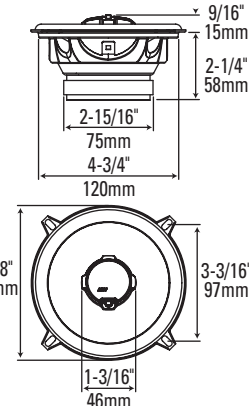

GTO428

GTO528

GTO628

GTO638

GTO928

GTO938

GTO8628

GTO6528

GTO6528S

GTO6538

GTO328

GTO838

	GTO428	GTO528	GTO628	GTO638	GTO6528	GTO6528S	GTO6538	GTO838	GTO928	GTO938	GTO328	GTO6428	GTO8628
BL (T-Ω)	3.00	3.65	4.16	3.75	4.02	3.49	3.42	5.01	4.73	4.64	2.38	3.88	4.02
DCR (ohms)	2.29	2.63	2.28	2.58	2.22	2.29	2.28	2.47	2.31	2.35	2.35	2.15	2.25
Mms (g)	4.94	8.78	13.51	13.44	12.50	11.57	9.60	22.69	24.65	23.00	2.98	8.34	16.04
Sd (sq cm)	50.3	86.6	122.7	122.7	130.6	130.6	130.6	213.8	224.0	224.0	33.2	80.0	163.0
Cms (μm/N)	259	340	306	265	233	233	305	620	321	323	458	132	242
Vas (l)	0.92	3.58	6.47	5.61	5.58	5.58	7.31	39.81	22.62	22.76	0.71	1.19	9.03
Fs (Hz)	140.7	92.1	78.3	84.3	93.3	96.9	93.0	42.4	56.6	58.4	136.2	151.7	80.8
Qes	1.11	1.00	0.88	1.31	1.05	1.32	1.09	0.60	0.90	0.92	1.06	1.14	1.13
Qms	5.07	6.38	7.79	7.84	9.75	7.09	8.90	11.04	9.23	9.24	5.26	8.93	10.08
Qt	0.91	0.87	0.79	1.12	0.95	1.12	0.97	0.56	0.82	0.84	0.88	1.01	1.02

GB