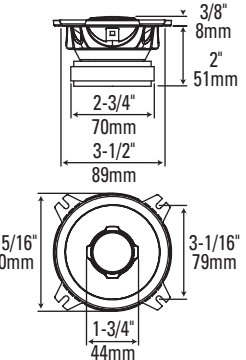

GTO428

GTO528

GTO628

GTO638

GTO928

GTO938

GTO8628

GTO6528

GTO6528S

GTO6538

GTO328

GTO838

	GTO428	GTO528	GTO628	GTO638	GTO6528	GTO6528S	GTO6538	GTO838	GTO928	GTO938	GTO328	GTO6428	GTO8628
BL (T-Ω)	3.00	3.65	4.16	3.75	4.02	3.49	3.42	5.01	4.73	4.64	2.38	3.88	4.02
DCR (ohms)	2.29	2.63	2.28	2.58	2.22	2.29	2.28	2.47	2.31	2.35	2.35	2.15	2.25
Mms (g)	4.94	8.78	13.51	13.44	12.50	11.57	9.60	22.69	24.65	23.00	2.98	8.34	16.04
Sd (sq cm)	50.3	86.6	122.7	122.7	130.6	130.6	130.6	213.8	224.0	224.0	33.2	80.0	163.0
Cms (μm/N)	259	340	306	265	233	233	305	620	321	323	458	132	242
Vas (l)	0.92	3.58	6.47	5.61	5.58	5.58	7.31	39.81	22.62	22.76	0.71	1.19	9.03
Fs (Hz)	140.7	92.1	78.3	84.3	93.3	96.9	93.0	42.4	56.6	58.4	136.2	151.7	80.8
Qes	1.11	1.00	0.88	1.31	1.05	1.32	1.09	0.60	0.90	0.92	1.06	1.14	1.13
Qms	5.07	6.38	7.79	7.84	9.75	7.09	8.90	11.04	9.23	9.24	5.26	8.93	10.08
Qt	0.91	0.87	0.79	1.12	0.95	1.12	0.97	0.56	0.82	0.84	0.88	1.01	1.02

GB