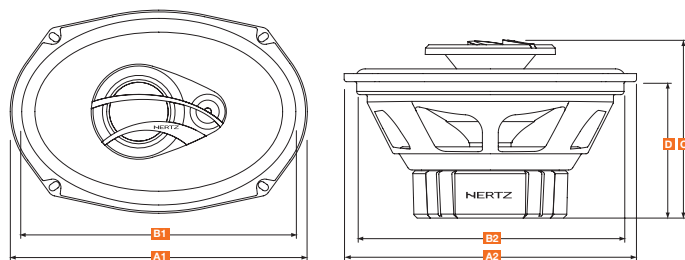

Electro-Acoustic Parameters

D	mm	181
Xmax	mm	4
Re	Ω	3,3
Fs	Hz	69
Le	mH @ 1 kHz	-
Le	mH @ 10 kHz	-
Vas	l	23,0
Mms	g	22,0
Cms	mm/N	0,24
BL	T·m	4,9
Qts	-	1,06
Qes	-	1,31
Qms	-	5,50
Spl	dB	93

A1	253 mm (10 in.)
A2	181 mm (7.1 in.)
B1	238 mm (9.4 in.)
B2	167 mm (6.6 in.)
C	110 mm (4.3 in.)
D	84 mm (3.3 in.)

1. Large motor assembly for mobile voice coil control.
2. Pure copper voice coil, wound on conex former, for maximum lightness.
3. Water-repellent treated paper cone.
4. TPU surround, for wide excursion and resonance damping.
5. 60 mm paper tweeter with ferrite magnet.
6. Supertweeter with PEI dome, for compactness and energy at high frequencies.
7. DIN size basket protected by abrasion-proof dust paint.
8. Tin-plated, high current terminals.
9. Silver-plated lead wires for maximum reliability and conductivity.
10. Butyl rubber protective cover, against crashes and abrasions.
11. Epoxy glue for basket and motor system provides perfect coupling.
12. Low carbon content plates for maximum magnetic permeability and high heat dissipation.