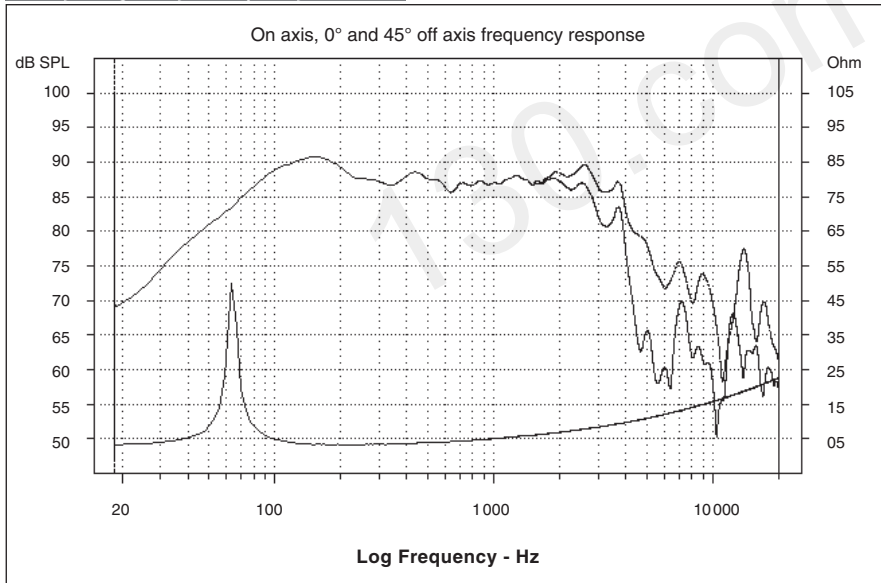

Frequency Response / Impedance

Parameters

Fs	64.39 Hz
Vas	9.19 l
Qts	0.75
Qes	0.79
Qms	14.73
Re	2.91 ohm
Sd	132.73 cm²
Cas	6.54E-08 m⁵/N
Mas	93.37 kg/m⁴
Ras	2564.53 ohm.ac
Cms	3.71E-04 m/N
Mms	16.45 g
Rms	0.452 kg/s
Ces	671.02 mF
Les	9.1 mH
Res	54.26 ohm
BI	4.95 N/A
SPL	86.76 dB/W/m