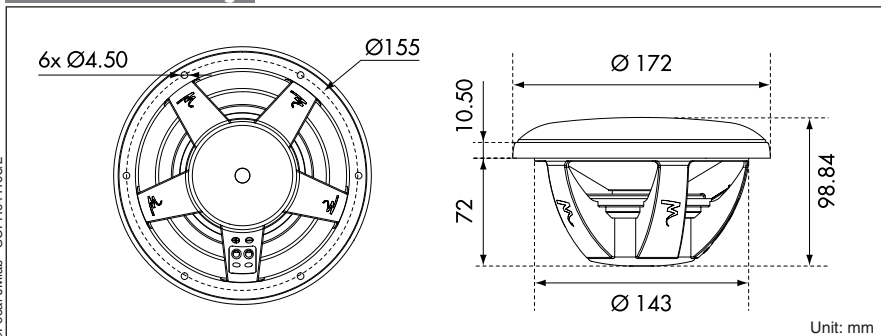

Mechanical Drawing

Focal® is a trademark of Focal-JMLab®

108, rue de l'Avenir - BP 374 - 42353 La Talaudière cedex - France - Tel. +33 4 77 43 57 00 - Fax +33 4 77 43 57 04 - www.focal-fr.com

Autogood products internet store <http://130.com.ua>