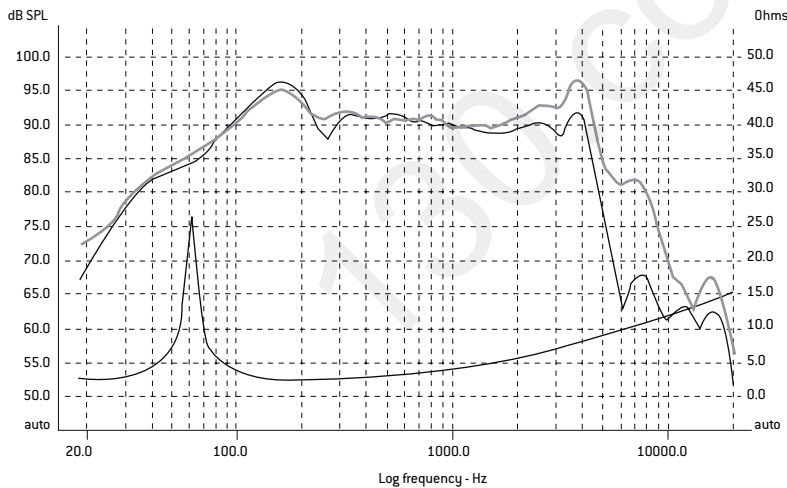

FREQUENCY RESPONSE / IMPEDANCE

On axis, 0° and 30° off axis frequency response

PARAMETERS

Fs	60,85 Hz
Vas	3.68 liters
Qts	0.56
Qes	0.6
Qms	10.43
Re	1.7Ohm
Sd	132.73cm²
Cas	6.89E-08m⁵/N
Mas	99,27Kg/m⁴
Ras	3639.09Ohm, ac
Cms	3.91E-04m/N
Mms	17.49g
Rms	0.641Kg/s
Ces	923.13mF
Les	7.41mH
Res	29.55Ohm
BI	4.35N/A
SPL	87.45 dB/W/m