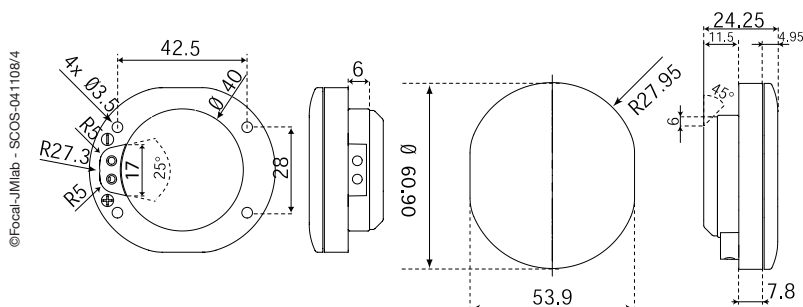

SPECIFICATIONS

Nominal power	20W
Maximum power	200 W
Sensitivity	94.1 dB
Cone	Beryllium
Surround	Poron®
Nom. impedance	8Ohm
DC resistance	6Ohm
VC diameter	20 mm
VC height	1.4mm
Former	Aluminum
Layers	2
Wire	Aluminum
Inductance	-
Xmax	-
Magnet dxh	Neodymium
Magnet weight	-
Flux density	2.1 T
Gap height	2.5 mm
Net weight	-

FREQUENCY RESPONSE / IMPEDANCE

PARAMETERS

Fs	1294 Hz
Vas	-
Qts	-
Qes	-
Qms	-
Re	6Ohm
Sd	7.07cm ²
Cas	-
Mas	-
Ras	-
Cms	-
Mms	-
Rms	-
Ces	-
Les	-
Res	-
Bl	-
SPL	93 dB/W/m

MECHANICAL DRAWING

Unit: mm

Elite 6W-RC

6 1/2" 165 W-RC woofer

- High power handling
- Aluminum basket
- W composite sandwich cone

SPECIFICATIONS

Nominal power	80W
Maximum power	160W
Sensitivity	93dB
Cone	W
Surround	Butyl
Nom. impedance	2Ohm
DC resistance	1.7Ohm
VC diameter	32mm
VC height	15mm
Former	Kapton®
Layers	2
Wire	Copper
Inductance	0.11 mH
Xmax	5.5
Magnet dxh	90x17
Magnet weight	1550g
Flux density	1 T
Gap height	6 mm
Net weight	1800 g