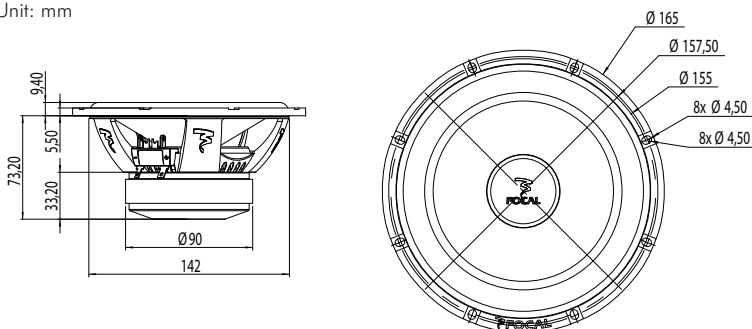

MECHANICAL DRAWING

Unit: mm

Load	V (l)	F-3 (Hz)
Sealed	30	75