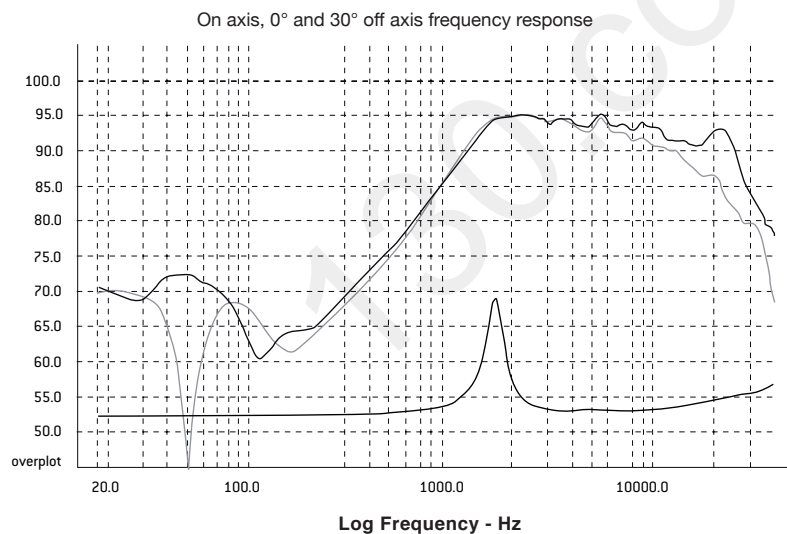

FREQUENCY RESPONSE / IMPEDANCE