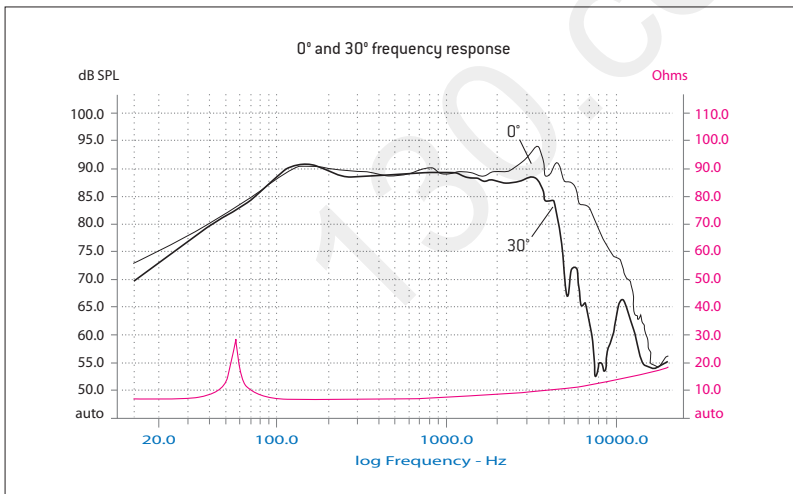

Suggested Application