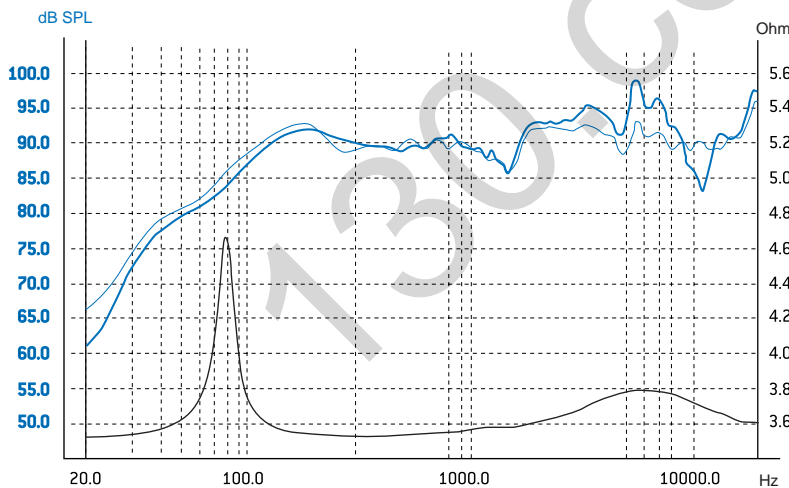

<https://130.com.ua>

Integration IC 130

2-way coaxial kit

- Polyglass cone
- Reduced height
- Adjustable inverted dome tweeter

SPECIFICATIONS

Nominal power	60W	
Maximum power	120W	
Sensitivity (2.83V/1m)	91.8dB	
Cone	Polyglass	
Surround	Butyl	
Nom. impedance	4 Ohms	
DC resistance	2.8 Ohms	
VC diameter	25.5mm	1"
VC height	8.4mm	0 1/3"
Former	Kapton	
Layers	2	
Wire	Copper	
Inductance	0.21mH	
Xmax	2.5mm	0 1/8"
Magnet d x h	72 x 15mm	2 13/16 x 0 9/16"
Magnet weight	160g	0.35 lb
Flux density	-	
Gap height	3mm	0 1/8"
Net weight	550g	1.1lb

FREQUENCY RESPONSE / IMPEDANCE

PARAMETERS

Fs	96.03Hz
Vas	3.82 l
Qts	0.779
Qes	0.88
Qms	6.76
Re	2.8 Ohms
Sd	84.95cm ²
Cas	2.72 E-8m ⁵ /N
Mas	101.02kg/m ⁴
Ras	9016.84 Ohms.ac
Cms	377µm/N
Mms	7.29g
Rms	0.651kg/s
Ces	520.88mF
Les	5.27mH
Res	21.51 Ohms
BI	3.74N/A
SPL	87.69dB (Re)