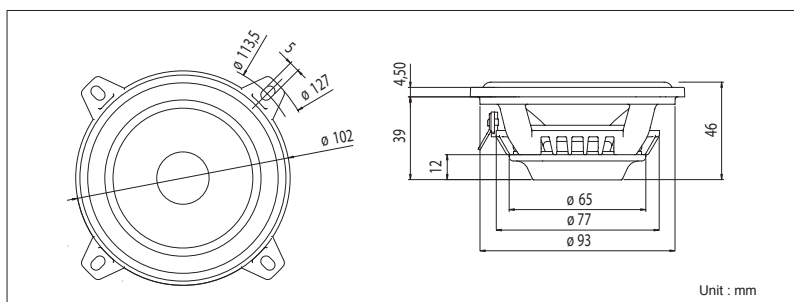

Mechanical Drawing