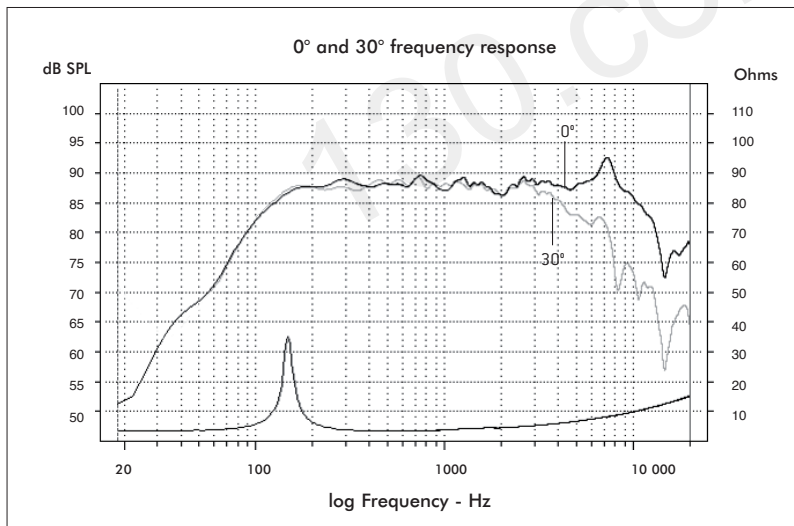

Frequency response / Impedance