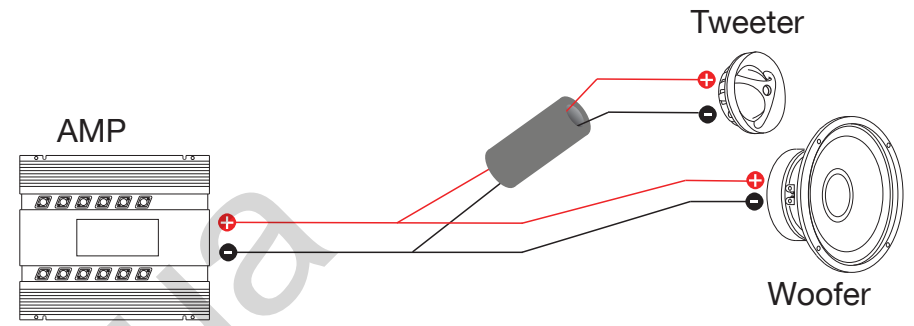

<https://130.com.ua>

Flush mounting for 50 mm (1.96") cutout

Surface mounting option 2

Specifications

2-Way System		
Nominal Impedance	4 ohm	
Power Handling	60W	
Max. Transient Power Handling	120W	
Sensitivity (2.83V/1M)	94dB	
Frequency Response	60-22,000 Hz	
Voice Coil Diameter	Woofer: 28mm (1.125")	Tweeter: 25mm (1")
Voice Coil Wire	Woofer: Copper	Tweeter: Copper
Magnet System	Woofer: Hybrid magnet system	Tweeter: Neodymium
Mounting Depth	Woofer: 63mm (2.5")	Tweeter: 20mm (0.8")

maximus 602 2WAY

High Efficiency Component System
Installation Instructions

www.morelhifi.com

Content - Tweeter

Content - Woofer

Woofer mounting

Crossover Connection

Surface mounting