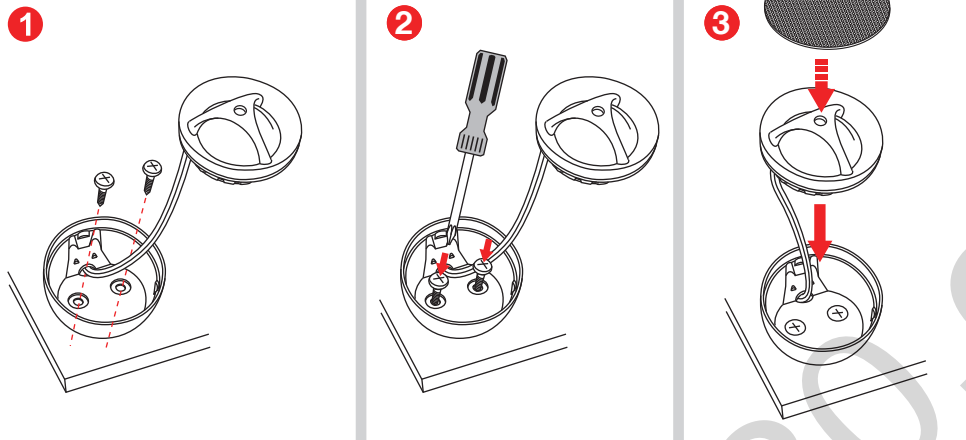

<https://130.com.ua>

Flush mounting for 50 mm (1.96") cutout

Surface mounting option 2

Specifications

2-Way System		
Nominal Impedance	4 ohm	
Power Handling	60W	
Max. Transient Power Handling	120W	
Sensitivity (2.83V/1M)	94dB	
Frequency Response	60-22,000 Hz	
Voice Coil Diameter	Woofer: 28mm (1.125")	Tweeter: 25mm (1")
Voice Coil Wire	Woofer: Copper	Tweeter: Copper
Magnet System	Woofer: Hybrid magnet system	Tweeter: Neodymium
Mounting Depth	Woofer: 63mm (2.5")	Tweeter: 20mm (0.8")

maximus 602 2WAY

High Efficiency Component System
Installation Instructions

www.morelhifi.com

Content - Tweeter

Content - Woofer

Woofer mounting

Crossover Connection

Surface mounting