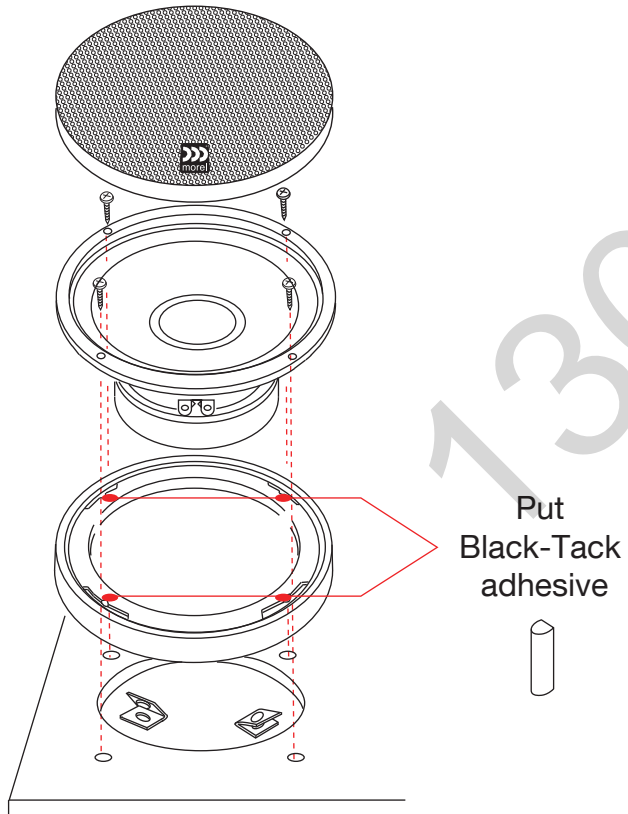

<https://130.com.ua>

Flush mounting for 50 mm (1.96") cutout

Surface mounting option 2

Specifications

2-Way System		
Nominal Impedance	4 ohm	
Power Handling	60W	
Max. Transient Power Handling	120W	
Sensitivity (2.83V/1M)	94dB	
Frequency Response	60-22,000 Hz	
Voice Coil Diameter	Woofer: 28mm (1.125")	Tweeter: 25mm (1")
Voice Coil Wire	Woofer: Copper	Tweeter: Copper
Magnet System	Woofer: Hybrid magnet system	Tweeter: Neodymium
Mounting Depth	Woofer: 63mm (2.5")	Tweeter: 20mm (0.8")

maximus 602 2WAY

High Efficiency Component System
Installation Instructions

www.morelhifi.com

Content - Tweeter

Content - Woofer

Woofer mounting

Crossover Connection

Surface mounting