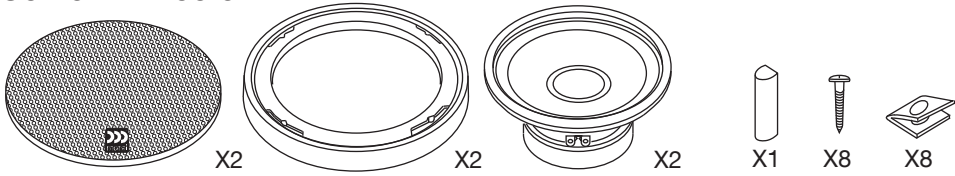

<https://130.com.ua>

Flush mounting for 50 mm (1.96") cutout

Surface mounting option 2

Specifications

2-Way System		
Nominal Impedance	4 ohm	
Power Handling	60W	
Max. Transient Power Handling	120W	
Sensitivity (2.83V/1M)	94dB	
Frequency Response	60-22,000 Hz	
Voice Coil Diameter	Woofer: 28mm (1.125")	Tweeter: 25mm (1")
Voice Coil Wire	Woofer: Copper	Tweeter: Copper
Magnet System	Woofer: Hybrid magnet system	Tweeter: Neodymium
Mounting Depth	Woofer: 63mm (2.5")	Tweeter: 20mm (0.8")

maximus 602 2WAY

High Efficiency Component System
Installation Instructions

www.morelhifi.com

Content - Tweeter

Content - Woofer

Woofer mounting

Crossover Connection

Surface mounting