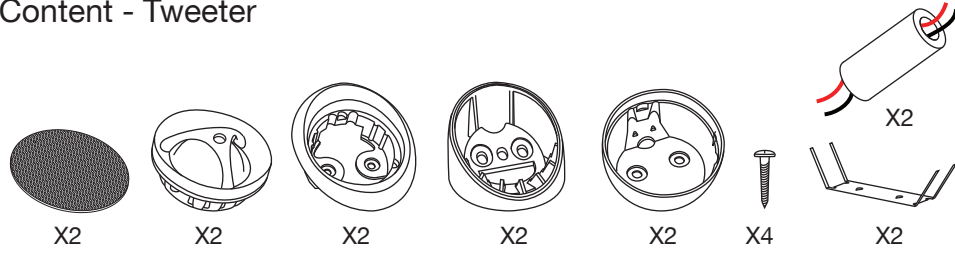

<https://130.com.ua>

Flush mounting for 50 mm (1.96") cutout

Surface mounting option 2

Specifications

2-Way System		
Nominal Impedance	4 ohm	
Power Handling	60W	
Max. Transient Power Handling	120W	
Sensitivity (2.83V/1M)	94dB	
Frequency Response	60-22,000 Hz	
Voice Coil Diameter	Woofer: 28mm (1.125")	Tweeter: 25mm (1")
Voice Coil Wire	Woofer: Copper	Tweeter: Copper
Magnet System	Woofer: Hybrid magnet system	Tweeter: Neodymium
Mounting Depth	Woofer: 63mm (2.5")	Tweeter: 20mm (0.8")

maximus 602 2WAY

High Efficiency Component System
Installation Instructions

www.morelhifi.com

Content - Tweeter

Content - Woofer

Woofer mounting

Crossover Connection

Surface mounting