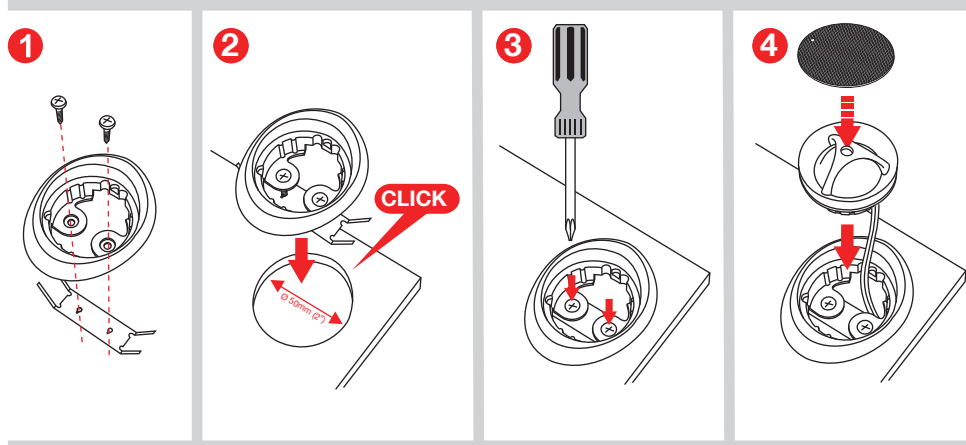

<https://130.com.ua>

Flush mounting for 50 mm (1.96") cutout

Surface mounting option 2

Specifications

2-Way System		
Nominal Impedance	4 ohm	
Power Handling	60W	
Max. Transient Power Handling	120W	
Sensitivity (2.83V/1M)	94dB	
Frequency Response	60-22,000 Hz	
Voice Coil Diameter	Woofer: 28mm (1.125")	Tweeter: 25mm (1")
Voice Coil Wire	Woofer: Copper	Tweeter: Copper
Magnet System	Woofer: Hybrid magnet system	Tweeter: Neodymium
Mounting Depth	Woofer: 63mm (2.5")	Tweeter: 20mm (0.8")