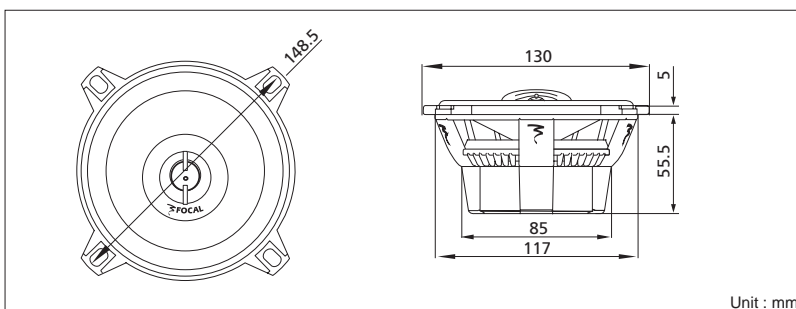

Mechanical Drawing

Suggested application

Load	V (l)	Fb (Hz)	F-3 (Hz)	Ql
Sealed	30	-	88	0.68
Sealed	-	-	-	-
Sealed	-	-	-	-