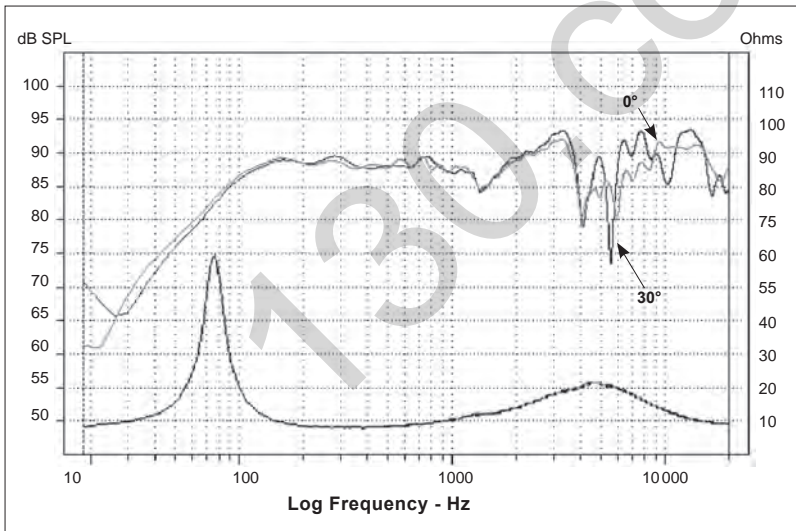

Frequency Response / Impedance