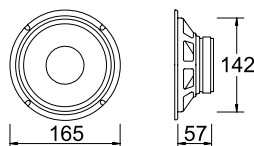

DLW 165
165 mm mid-woofer
80 watt max power
40 watt nominal power
60 ÷ 5.000 hertz frequency range
polypropylene moulded cone
double round rubber surround
optimized flux T-Yoke