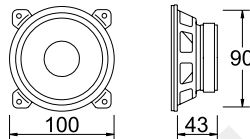

DLK 130

DLK 165

DLK 130	DLK 165	common data
2-way stereo loudspeaker kit	2-way stereo loudspeaker kit	pp cone, double round surround woofer
80 watt max power	80 watt max power	25 mm woofer voice coil, aluminium former
40 watt nominal power	40 watt nominal power	36 mm silk dome tweeter (DLT 36)
70 ÷ 20K hertz frequency range	60 ÷ 20K hertz frequency range	19 mm tweeter voice coil, neodymium magnet
90 dB (1 m / 2.83 V) sensitivity	90 dB (1 m / 2.83 V) sensitivity	5.000 hertz, 12 dB/oct crossover filter
130 mm woofer diameter (DLW 130)	165 mm woofer diameter (DLW 165)	hi-frequency electronic power control

DLT 36
36 mm silk dome tweeter
140 watt max power
70 watt nominal power
5 ÷ 20 Khertz frequency range
5.000 hertz, 12 dB/oct crossover filter
hi-frequency electronic power control
neodymium magnet

DLW 100
100 mm mid-woofer
80 watt max power
40 watt nominal power
80 ÷ 5.000 hertz frequency range
polypropylene moulded cone
double round rubber surround
optimized flux T-Yoke