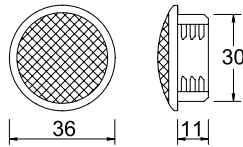

DLK 130

DLK 165

DLK 130	DLK 165	common data
2-way stereo loudspeaker kit	2-way stereo loudspeaker kit	pp cone, double round surround woofer
80 watt max power	80 watt max power	25 mm woofer voice coil, aluminium former
40 watt nominal power	40 watt nominal power	36 mm silk dome tweeter (DLT 36)
70 ÷ 20K hertz frequency range	60 ÷ 20K hertz frequency range	19 mm tweeter voice coil, neodymium magnet
90 dB (1 m / 2.83 V) sensitivity	90 dB (1 m / 2.83 V) sensitivity	5.000 hertz, 12 dB/oct crossover filter
130 mm woofer diameter (DLW 130)	165 mm woofer diameter (DLW 165)	hi-frequency electronic power control