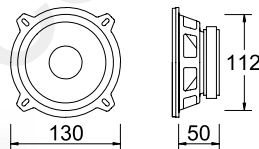

DLK 130

DLK 165

DLK 130	DLK 165	common data
2-way stereo loudspeaker kit	2-way stereo loudspeaker kit	pp cone, double round surround woofer
80 watt max power	80 watt max power	25 mm woofer voice coil, aluminium former
40 watt nominal power	40 watt nominal power	36 mm silk dome tweeter (DLT 36)
70 ÷ 20K hertz frequency range	60 ÷ 20K hertz frequency range	19 mm tweeter voice coil, neodymium magnet
90 dB (1 m / 2.83 V) sensitivity	90 dB (1 m / 2.83 V) sensitivity	5.000 hertz, 12 dB/oct crossover filter
130 mm woofer diameter (DLW 130)	165 mm woofer diameter (DLW 165)	hi-frequency electronic power control

DLT 36
36 mm silk dome tweeter
140 watt max power
70 watt nominal power
5 ÷ 20 Khertz frequency range
5.000 hertz, 12 dB/oct crossover filter
hi-frequency electronic power control
neodymium magnet

DLW 100
100 mm mid-woofer
80 watt max power
40 watt nominal power
80 ÷ 5.000 hertz frequency range
polypropylene moulded cone
double round rubber surround
optimized flux T-Yoke