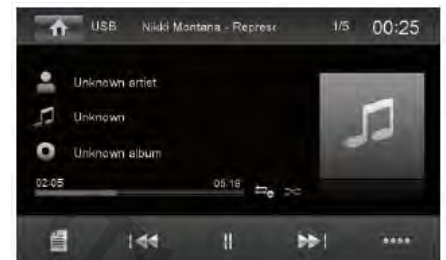

Bluetooth

Supported version	Bluetooth 2.1 mit EDR
Supported profiles	HFP, PBAP, A2DP, AVRCP
Audio streaming	yes
Pairing (number of devices)	5
Pairing Code	1234 (default)
Hands-free calling	yes (via micro + radio speaker)
Voice dial	-
Key functions	accept / hang up / reject call
Phone book access	yes (up to 2.000 entries by phone)
History call lists	yes (missed, dialed, received calls)
Microphones	2 (built-in + external rear micro)