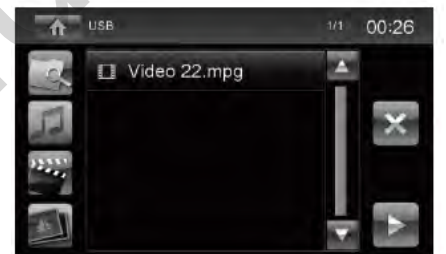

CAR MULTIMEDIA

SANTA CRUZ 370

3/6

MEDIA PLAYER

Video playback formats	AVI, MP4, MPEG, MPG, RM, ASF, Mkv
Picture playback formats	JPEG, JPG
Audio playback formats	MP3, WMA, FLAC, APE
MP3 Title display	ID3-tag (version 1 and 2), file/folder names
Audio formats Disc	-
MP3 folder/file browsing	yes (w/o track interruption)
MP3 file search	yes (by track number)
Criteria browsing	-
Mix	yes (all, folder)
Repeat	yes (all, folder, track)
Fast forward / fast rewind	yes (via progress bar)
CD Text	-
Number of files	up to 20.000 on MSD
Bit rate MP3	32 - 320 kBit/s
Bit rate WMA	32 - 192 kBit/s