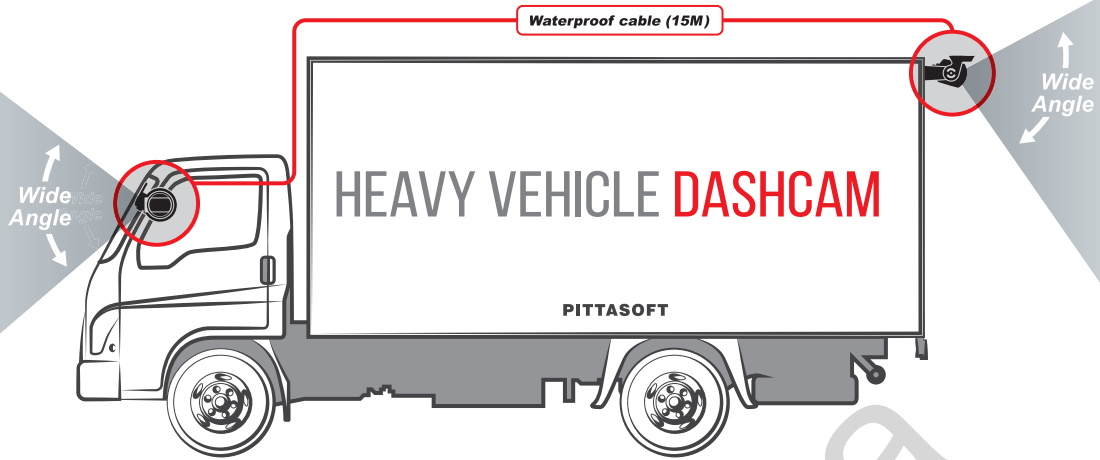

BLACKVUE™ TRUCK

BLACKVUE DR650GW-2CH Heavy Vehicle Dashcam

“2-channel dashcam for TRUCKS with Full HD, Wi-Fi and waterproof rear camera!”