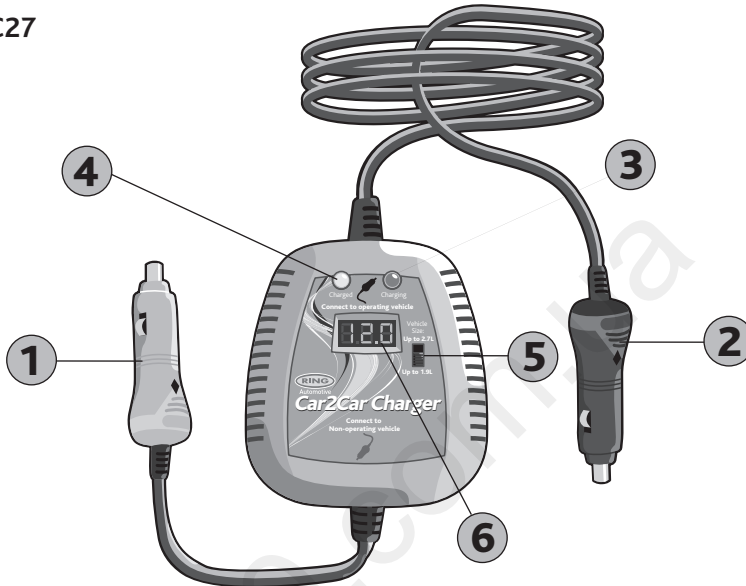

<http://130.com.ua>

RPPC27

Car2Car Charger ^{2.7L}

Charge your battery via your vehicle's DC power socket

Suitable for vehicles up to 2.7L

Instructions

Retain the instructions for future use

www.ringautomotive.co.uk

Features

1

RPPC27

- 1** Red DC plug - this connects to the non-operating vehicle's DC power socket
- 2** Black DC plug - this connects to the operating vehicle's DC power socket
- 3** Red 'Charging' LED - displays when the battery is charging, changes to green when charged.
- 4** Green 'Charged' LED - Remains illuminated when charged
- 5** 2 way setting switch - selects between safe charging of vehicles up to 2.7L and accelerated safe charging of vehicles up to 1.9L
- 6** LED display - displays the batteries voltage

Operation

2

1. Select the correct setting on the 2 way setting switch
 - Up to 1.9L
 - Up to 2.7L
2. Connect the red DC plug to the non-operating vehicle's DC power socket
3. Connect the black DC plug to the operating vehicle's DC power socket
4. Start the donor vehicle's engine – the red and green LED will illuminate
5. After a period of approx 15 minutes (dependant on 2 way switch setting) the red LED will turn green and the other green LED will remain illuminated.
 - 15 minutes up to 1.9L
 - 20 minutes up to 2.7L
6. With the red LED out and the green LED illuminated start the engine on the non-operating vehicle
7. Once the engine of the non-operating vehicle starts remove the black DC plug first, followed by the red DC plug

Caution

3

Suitable only for DC sockets with a positive tip.
 No serviceable parts.
 Do not use if leads are damaged – danger of shock.

Specifications

4

Part Number	RPPC27
Input voltage	12v DC
Output voltage	15v DC
Output current	8amp
Cable length	5 metres
Replacement fuse	10amp